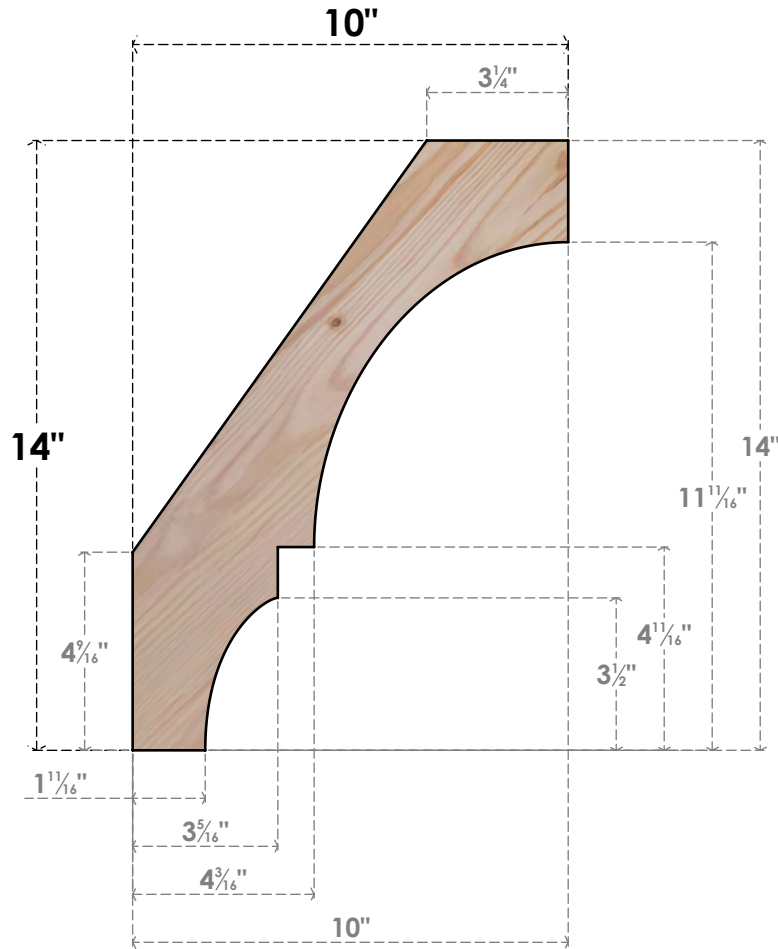

BRC06X10X14BOA00SDF

5 1/2"W X 10"D X 14"H BALBOA SMOOTH BRACE, DOUGLAS FIR

SIDE

FRONT

EKENA MILLWORK
2300 WEST MAIN ST.
CLARKSVILLE, TX 75426
TOLL FREE: 866-607-0453
WWW.EKENAMILLWORK.COM

NOTES

1. INSTALLATION TO BE COMPLETED IN ACCORDANCE WITH MANUFACTURER'S SPECIFICATIONS.
2. DRAWING MAY NOT BE TO SCALE
3. THIS DRAWING IS INTENDED FOR DESIGN AND PLANNING PURPOSES ONLY.
4. ALL INFORMATION CONTAINED HEREIN WAS CURRENT AT THE TIME OF DEVELOPMENT BUT MUST BE REVIEWED AND APPROVED BY THE PRODUCT MANUFACTURER TO BE CONSIDERED ACCURATE.
5. PRODUCTS ARE NOT KILN DRIED. THIS ITEM IS UNIQUE AND WILL CONTAIN THE NATURAL VARIATIONS THAT THE WOOD SPECIES OFFERS. THIS MAY RESULT IN VARIATIONS UP TO 1/4"