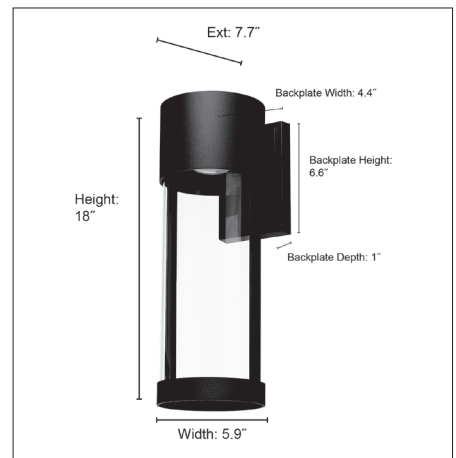

LED LIGHT OUTDOOR WALL SCONCE

FINISH

PBK - Powder Coated Black

DIMENSIONS

Width	5.9"
Height	18"
Ext.	7.7"
Backplate Width	4.4"
Backplate Height	6.6"
Backplate Depth	1"
Weight	4.01 lbs

MATERIAL

Aluminum

GLASS

Clear

LAMPING

Integrated LED
3000K
340 lumens
9W
CRI 90

CERTIFICATION

ETL Listed Wet Location

**DARKSKY
APPROVED**
Reduces light pollution
Certified by DarkSky.org