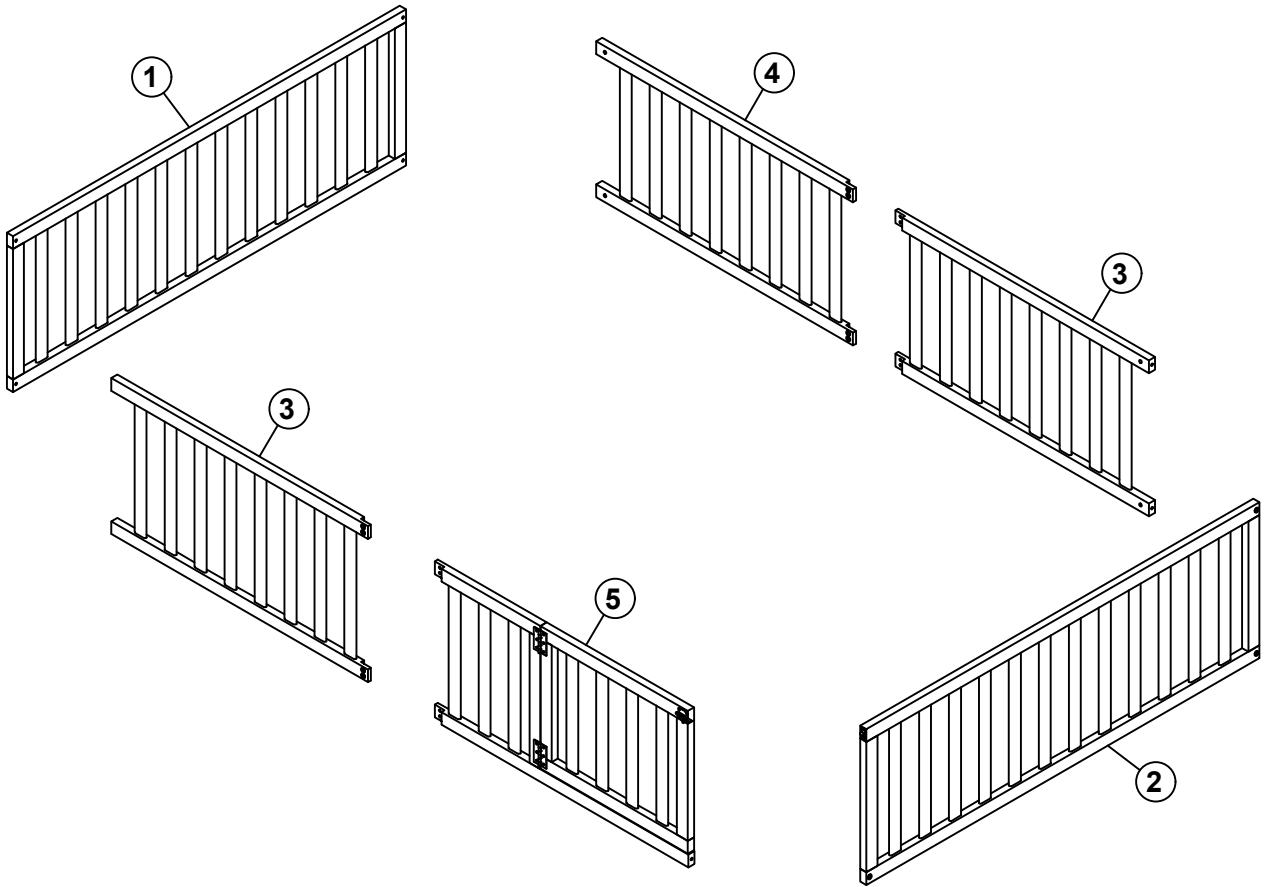

ASSEMBLY INSTRUCTIONS

QUEEN SIZE BED

ASSEMBLY INSTRUCTIONS

PARTS LIST

1	 Headboard frame	1pc	4	 Guard rails	1pc
2	 Headboard frame	1pc	5	 Door frame	1pc
3	 Guard rails	2pcs			

HARDWARE LIST

A	1/4x75 	7PCS	C	4x58 	1PC
B	1/4x15 	8PCS			

ASSEMBLY INSTRUCTIONS

Step 1

B 1/4x15

8PCS

C 4x58

1PC

Step 2

A 1/4x75

7PCS

C 4x58

1PC

ASSEMBLY INSTRUCTIONS

Step 3