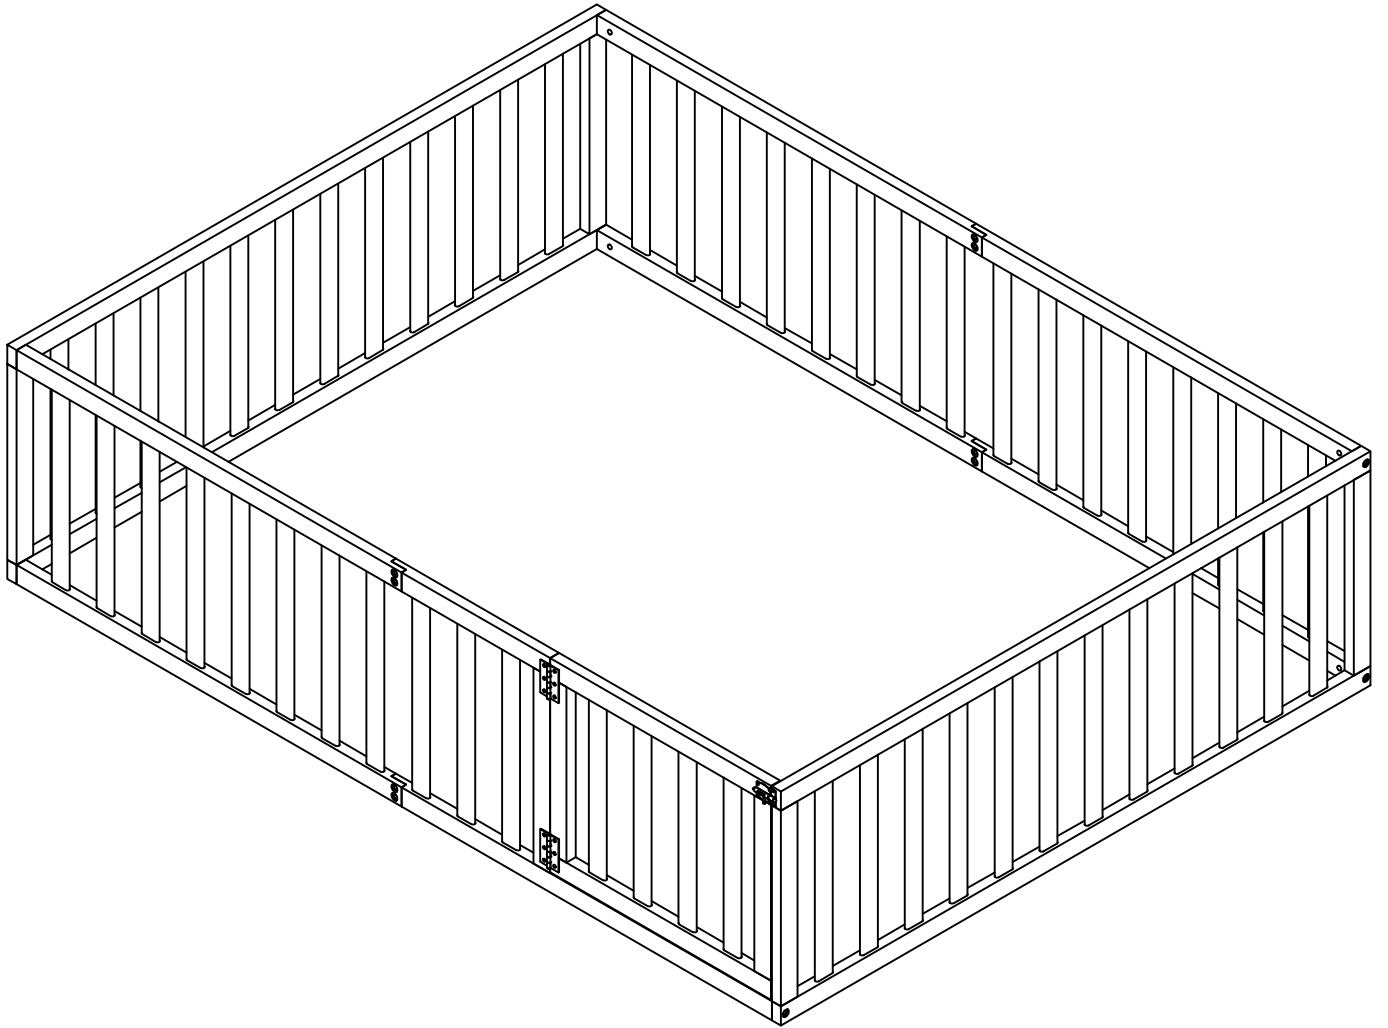

ASSEMBLY INSTRUCTIONS

QUEEN SIZE BED

ASSEMBLY INSTRUCTIONS

PARTS LIST

1	 Headboard frame	1pc	4	 Guard rails	1pc
2	 Headboard frame	1pc	5	 Door frame	1pc
3	 Guard rails	2pcs			

HARDWARE LIST

A	1/4x75 	7PCS	C	4x58 	1PC
B	1/4x15 	8PCS			

ASSEMBLY INSTRUCTIONS

Step 1

B 1/4x15

8PCS

C 4x58

1PC

Step 2

A 1/4x75

7PCS

C 4x58

1PC

ASSEMBLY INSTRUCTIONS

Step 3