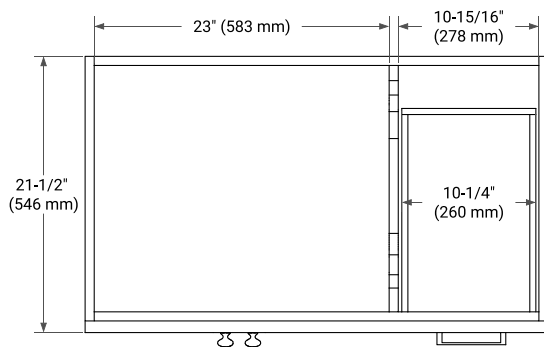

36" LEFT OFFSET CABINET

BASE CABINET DIMENSIONS

36" W x 21.5" D x 34.5" H

FEATURES

- Solid wood frame & plywood panels
- Dovetail drawers and joints
- Soft closing doors & drawers

HARDWARE FINISHES*

Brushed Nickel   Satin Brass   Matte Black   Polished Chrome

Hardware comes preinstalled with the illustrated option. Other finishes are available on our online store if you prefer a different one.

AVAILABLE COLORS

White   Grey   Midnight Blue   Black

FRONT VIEW

SIDE VIEW

PLAN VIEW