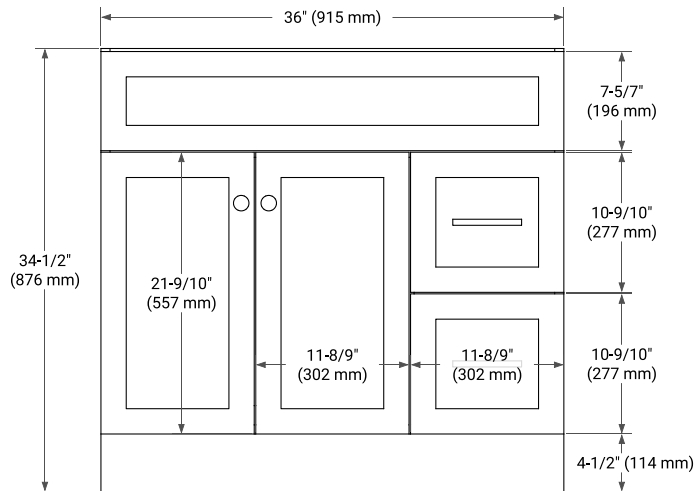

36" LEFT OFFSET CABINET

BASE CABINET DIMENSIONS

36" W x 21.5" D x 34.5" H

FEATURES

- Solid wood frame & plywood panels
- Dovetail drawers and joints
- Soft closing doors & drawers

HARDWARE FINISHES*

Brushed Nickel   Satin Brass   Matte Black   Polished Chrome

Hardware comes preinstalled with the illustrated option. Other finishes are available on our online store if you prefer a different one.

AVAILABLE COLORS

White   Grey   Midnight Blue   Black

FRONT VIEW

SIDE VIEW

PLAN VIEW