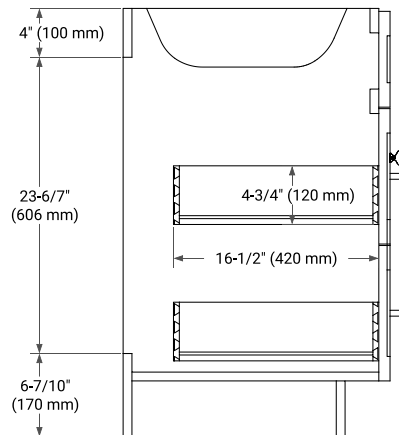

36" LEFT OFFSET CABINET

BASE CABINET DIMENSIONS

36" W x 21.5" D x 34.5" H

FEATURES

- Solid wood frame & plywood panels
- Dovetail drawers and joints
- Soft closing doors & drawers

HARDWARE FINISHES*

Brushed Nickel   Satin Brass   Matte Black   Polished Chrome

Hardware comes preinstalled with the illustrated option. Other finishes are available on our online store if you prefer a different one.

AVAILABLE COLORS

White   Grey   Midnight Blue   Black

FRONT VIEW

SIDE VIEW

PLAN VIEW