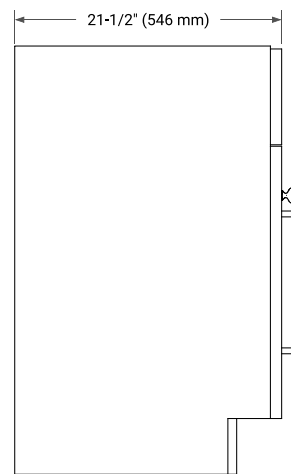

36" LEFT OFFSET CABINET

BASE CABINET DIMENSIONS

36" W x 21.5" D x 34.5" H

FEATURES

- Solid wood frame & plywood panels
- Dovetail drawers and joints
- Soft closing doors & drawers

HARDWARE FINISHES*

Brushed Nickel   Satin Brass   Matte Black   Polished Chrome

Hardware comes preinstalled with the illustrated option. Other finishes are available on our online store if you prefer a different one.

AVAILABLE COLORS

White   Grey   Midnight Blue   Black

FRONT VIEW

SIDE VIEW

PLAN VIEW