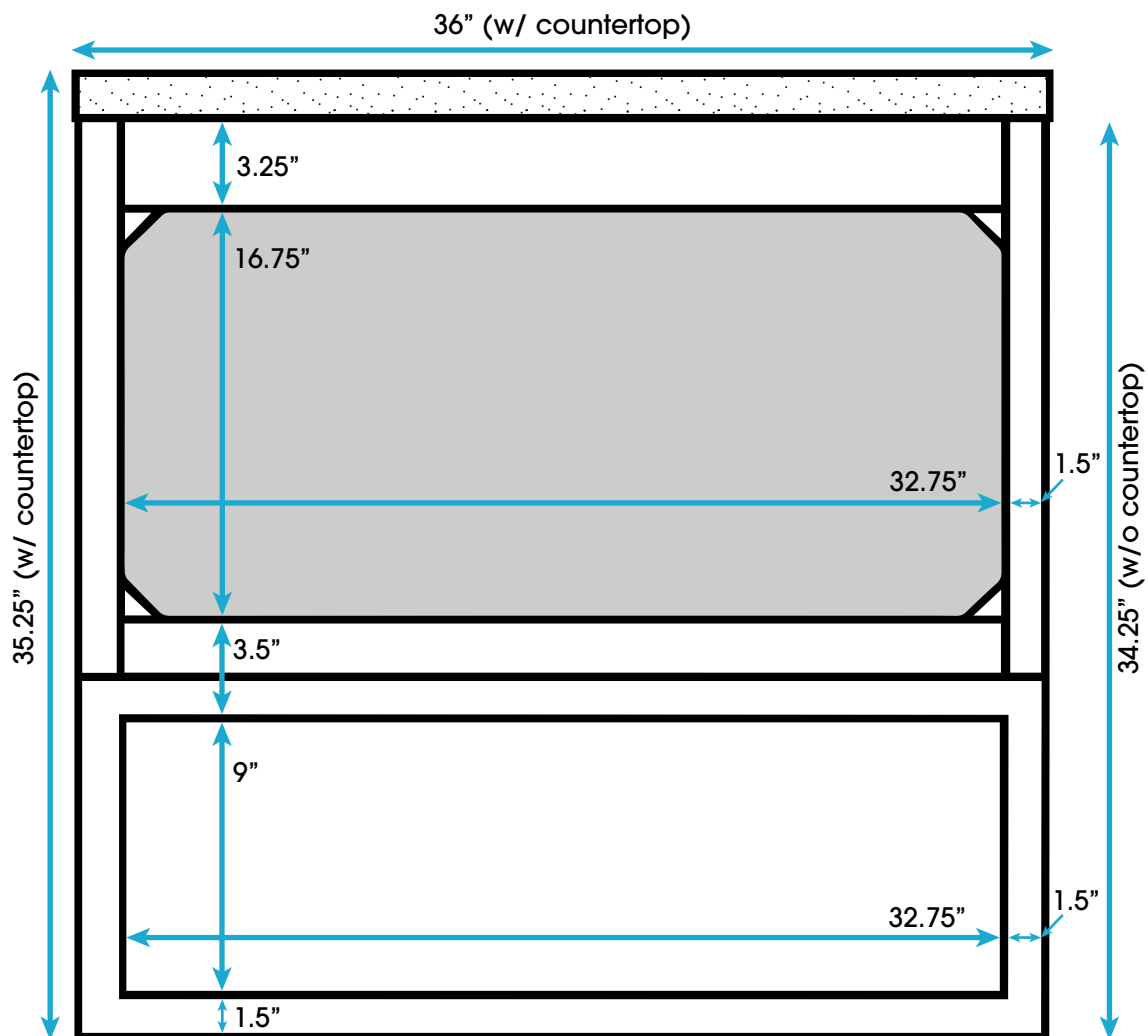

36-inch Bath Vanity (Back View)

All measurements are approximate and rounded to the nearest quarter inch
Please allow for a slight margin of error