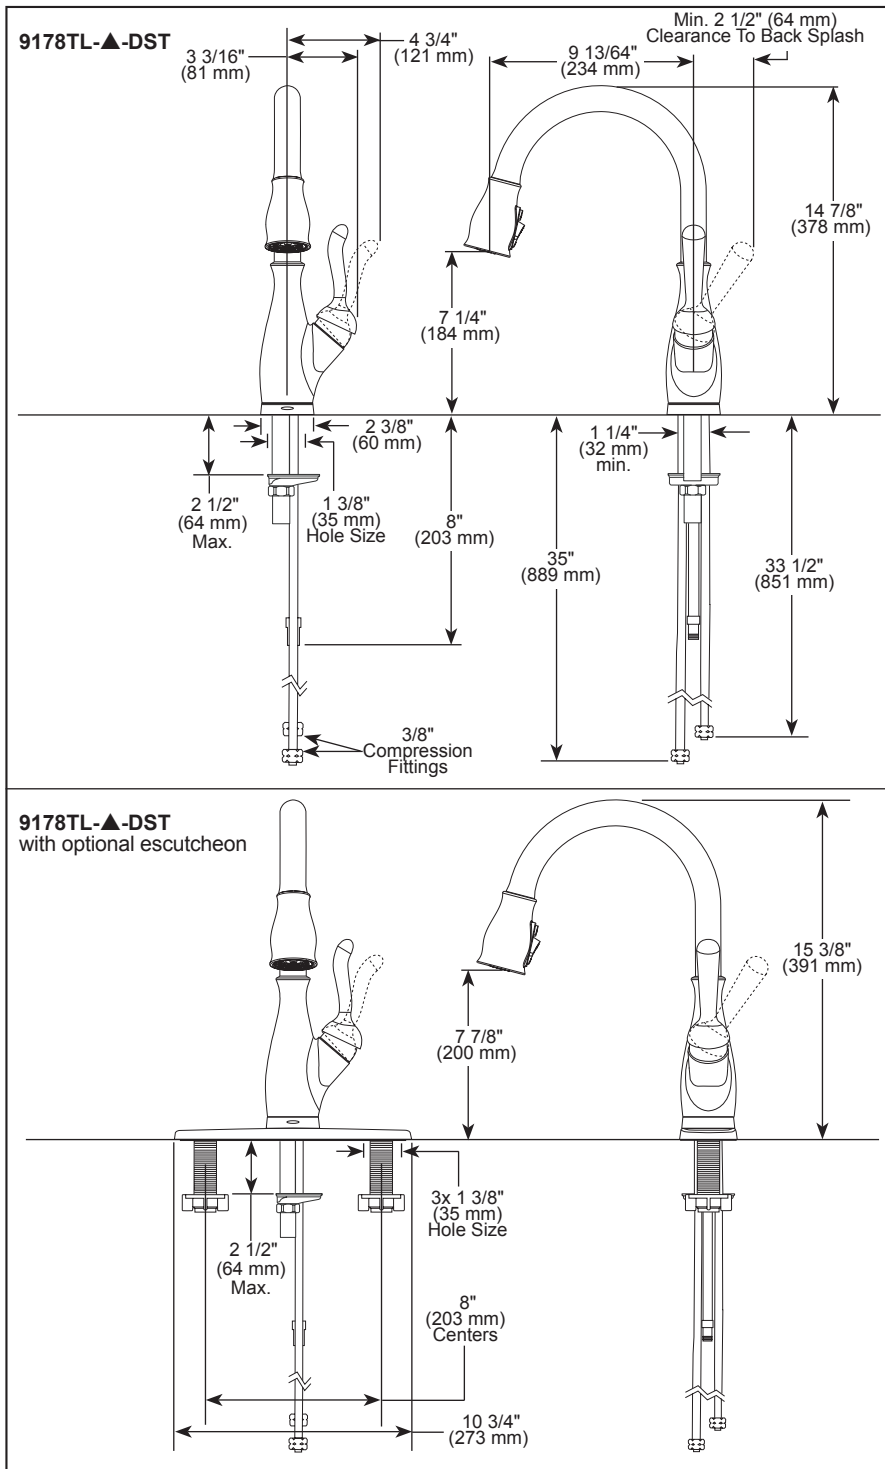

STANDARD SPECIFICATIONS:

- Maximum 1.8 gpm @ 60 psi, 6.8 L/min @ 414 kPa
- One or three hole mount (escutcheon optional, included)
- Diamond coated ceramic cartridge
- 3/8" O.D. straight, staggered PEX supply lines
- Rotating spout
- Red/Blue indicator markings
- Three-function wand: aerated stream, spray or ShieldSpray
- Dual integral check valves in sprayer
- LED indicator light signals on-off, water temperature and when batteries run low
- Uses 6 AA (included) or 6 C (optional, not included) batteries
- Toggle between Touchless and Touch₂O® only settings

COMPLIES WITH:

- ASME A112.18.1 / CSA B125.1
- ASSE 1016 / ASME A112.1016 / CSA B125.16
- ♿ Indicates compliance to ICC/ANSI A117.1- Valve control only

Delta Faucet Company

55 E. 111th Street, Carmel, IN 46280
350 South Edgeware Road, St. Thomas, ON N5P 4L1
© 2024 Delta Faucet Company