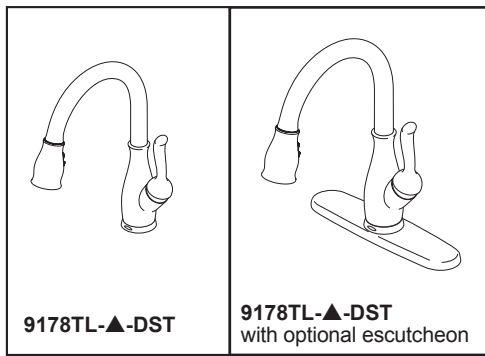

WARRANTY

- Parts and Finish - Lifetime limited warranty; or for commercial purchasers, 10 years for multi-family residential (apartments and condominiums) and 5 years for all other commercial uses, in each case from the date the product is received by the original purchaser or their authorized representative (installation contractor, etc.).
- Electronic Parts and Batteries (if applicable) - 5 years from the date the product is received by the original purchaser or their authorized representative (installation contractor, etc.); or for commercial purchasers, 1 year from the date the product is received by the original purchaser or their authorized representative (installation contractor, etc.). No warranty is provided on batteries.

COMPLIES WITH:

- ASME A112.18.1 / CSA B125.1
- ASSE 1016 / ASME A112.1016 / CSA B125.16
- ♿ Indicates compliance to ICC/ANSI A117.1- Valve control only

Delta Faucet Company

55 E. 111th Street, Carmel, IN 46280
350 South Edgeware Road, St. Thomas, ON N5P 4L1
© 2024 Delta Faucet Company

Delta reserves the right (1) to make changes in specifications and materials, and (2) to change or discontinue models, both without notice or obligation. Dimensions are for reference only. See current full-line price book or www.deltafaucet.com for finish options and product availability.