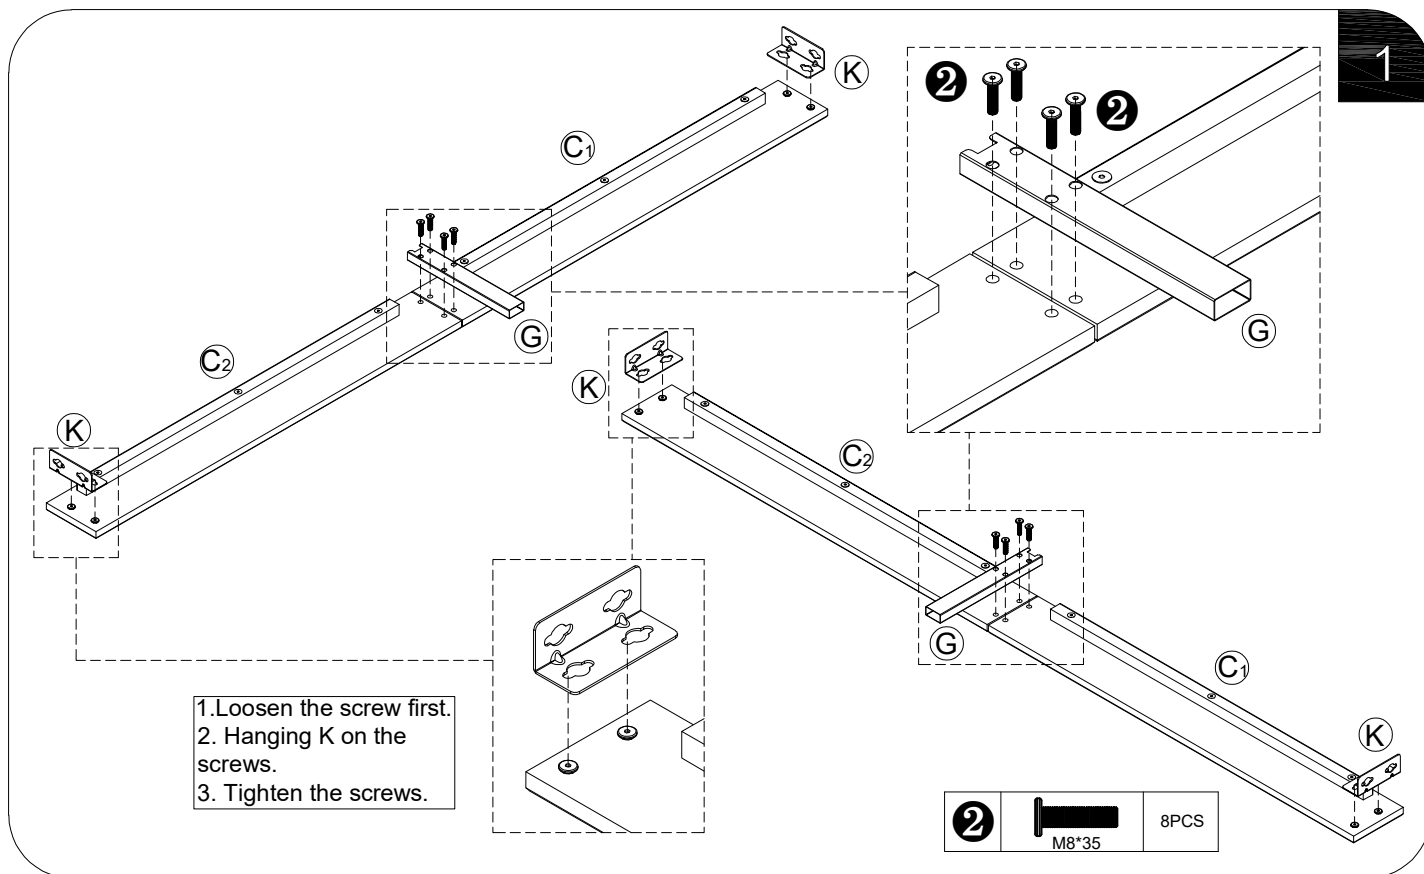

Upholstered bed

TIPS

1. Please read the instructions fully before assembly. These instructions include important information which could ensure correct assembly. We have been working on providing high quality products for you. However, in the rare instance that your product is defective, missing parts or there are some issues, please don't hesitate to contact our customer service to submit parts requirements, assembly suggestion, or warranty claims, and we will give the best solution as soon as possible. If necessary, we need you to provide some more clear pictures of the issue.
2. Insert the screws in holes and tighten the screws, but not too tight, 70%~80% is ok, finally tighten all the screws. If some issues happened that some screws can not target to the hole or some parts are difficult to install, please adjust the tightness of the screws.

1. This product is not suitable for mattress recessed type.
2. This product is suitable for placing mattresses on the top.

Part List

 <p>A</p>	 <p>B</p>	 <p>C1</p>	 <p>C2</p>	 <p>D</p>
Head board 1PC	Foot board 1PC	Side rails 2PCS	Side rails 2PCS	Head board leg 2PCS
 <p>E</p>	 <p>F</p>	 <p>G</p>	 <p>H</p>	 <p>I</p>
Cross bar 1PC	Center support bar 2PCS	Side rail support legs 2PCS	Connected support leg 1PC	Slats 2PCS
 <p>J</p>	 <p>K</p>	 <p>1</p>	 <p>2</p>	 <p>3</p>
Leg 2PCS	Bracket 4PCS	Bolts M8*40 5PCS	Bolts M8*35 14PCS	Nails M5*35 8PCS
 <p>4</p>	 <p>5</p>			
Bolts M8*18 2PCS	Allen Key 4*80 1PC			

3

4

5

1. Loosen the screw first.
2. Hanging K on the screws.
3. Tighten the screws.

6

1		1PC
4		2PCS

2		4PCS
3		8PCS

Finish