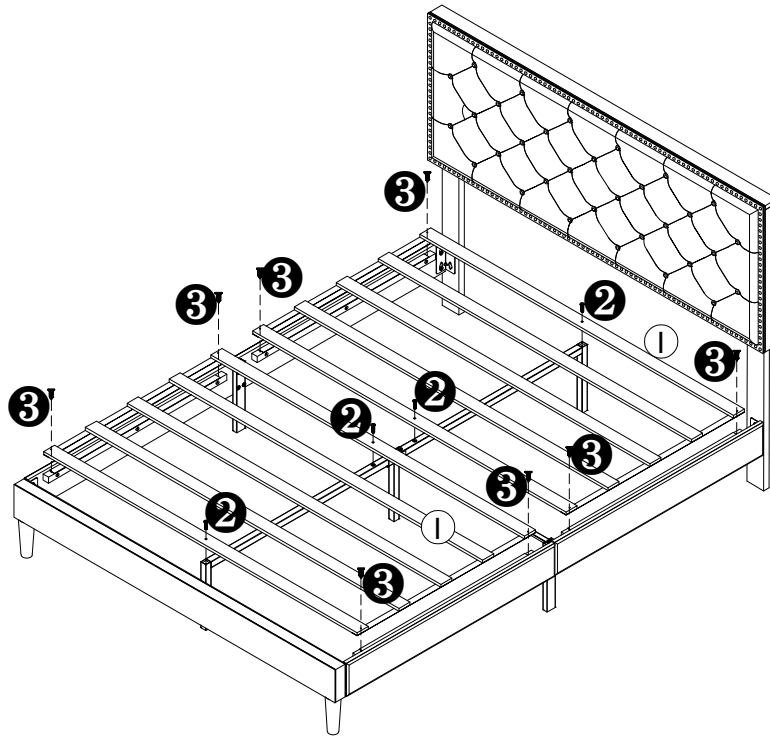

1. This product is not suitable for mattress recessed type.
2. This product is suitable for placing mattresses on the top.

Part List

 <p>A</p>	 <p>B</p>	 <p>C1</p>	 <p>C2</p>	 <p>D</p>
Head board 1PC	Foot board 1PC	Side rails 2PCS	Side rails 2PCS	Head board leg 2PCS
 <p>E</p>	 <p>F</p>	 <p>G</p>	 <p>H</p>	 <p>I</p>
Cross bar 1PC	Center support bar 2PCS	Side rail support legs 2PCS	Connected support leg 1PC	Slats 2PCS
 <p>J</p>	 <p>K</p>	 <p>1</p>	 <p>2</p>	 <p>3</p>
Leg 2PCS	Bracket 4PCS	Bolts M8*40 5PCS	Bolts M8*35 14PCS	Nails M5*35 8PCS
 <p>4</p>	 <p>5</p>			
Bolts M8*18 2PCS	Allen Key 4*80 1PC			

3

4

5

1. Loosen the screw first.
2. Hanging K on the screws.
3. Tighten the screws.

6

1		1PC
4		2PCS

2		4PCS
3		8PCS

Finish