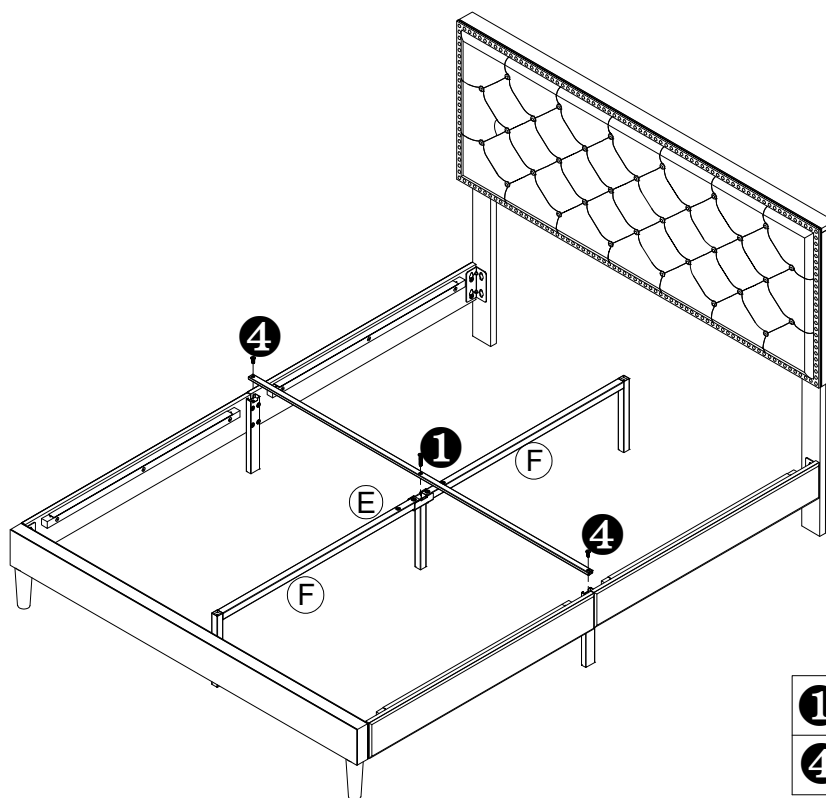

1. This product is not suitable for mattress recessed type.
2. This product is suitable for placing mattresses on the top.

Part List

 <p>A</p>	 <p>B</p>	 <p>C1</p>	 <p>C2</p>	 <p>D</p>
Head board 1PC	Foot board 1PC	Side rails 2PCS	Side rails 2PCS	Head board leg 2PCS
 <p>E</p>	 <p>F</p>	 <p>G</p>	 <p>H</p>	 <p>I</p>
Cross bar 1PC	Center support bar 2PCS	Side rail support legs 2PCS	Connected support leg 1PC	Slats 2PCS
 <p>J</p>	 <p>K</p>	 <p>1</p>	 <p>2</p>	 <p>3</p>
Leg 2PCS	Bracket 4PCS	Bolts M8*40 5PCS	Bolts M8*35 14PCS	Nails M5*35 8PCS
 <p>4</p>	 <p>5</p>			
Bolts M8*18 2PCS	Allen Key 4*80 1PC			

3

4

5

1. Loosen the screw first.
2. Hanging K on the screws.
3. Tighten the screws.

6

1		1PC
4		2PCS

2		4PCS
3		8PCS

Finish