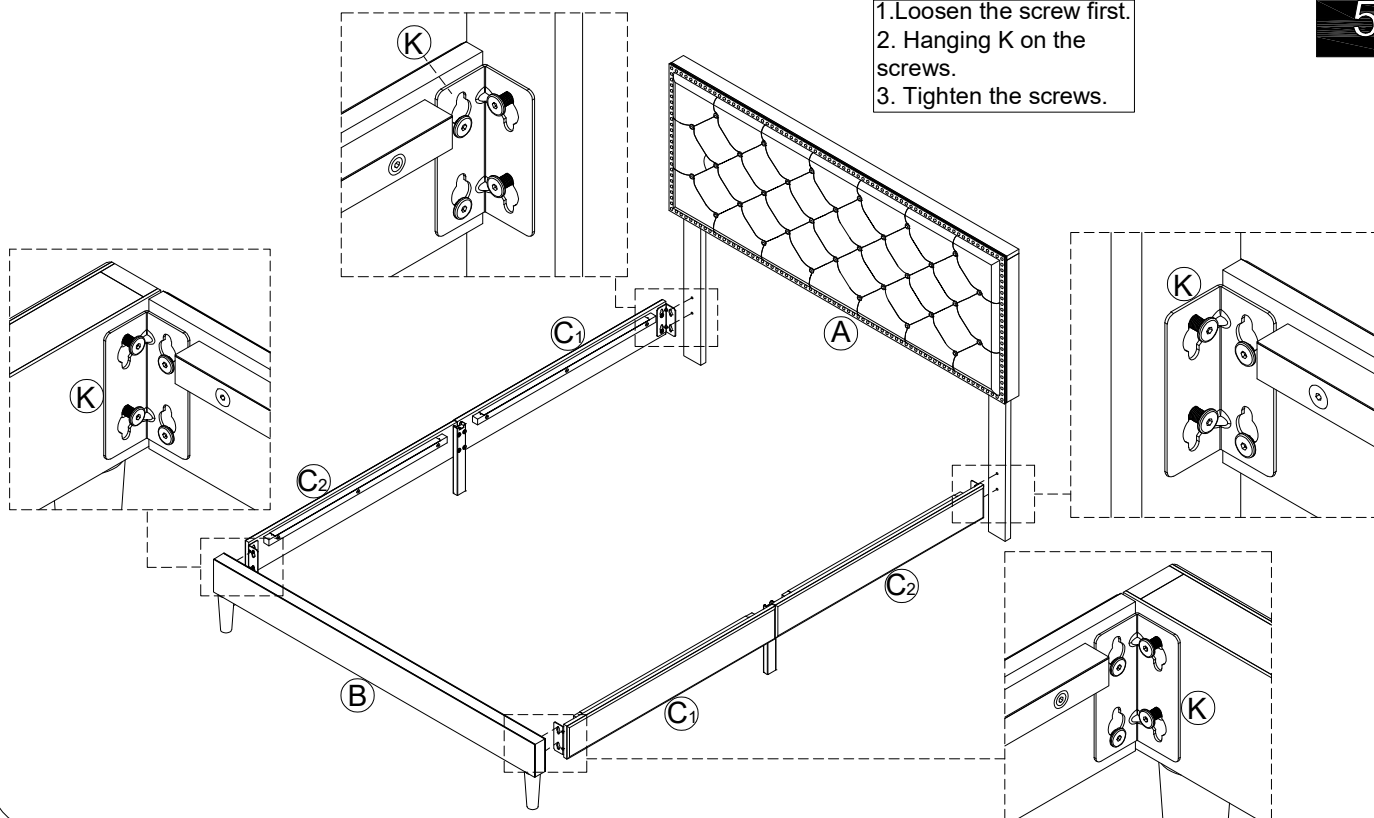

1. This product is not suitable for mattress recessed type.
2. This product is suitable for placing mattresses on the top.

Part List

 <p>A</p>	 <p>B</p>	 <p>C1</p>	 <p>C2</p>	 <p>D</p>
Head board 1PC	Foot board 1PC	Side rails 2PCS	Side rails 2PCS	Head board leg 2PCS
 <p>E</p>	 <p>F</p>	 <p>G</p>	 <p>H</p>	 <p>I</p>
Cross bar 1PC	Center support bar 2PCS	Side rail support legs 2PCS	Connected support leg 1PC	Slats 2PCS
 <p>J</p>	 <p>K</p>	 <p>1</p>	 <p>2</p>	 <p>3</p>
Leg 2PCS	Bracket 4PCS	Bolts M8*40 5PCS	Bolts M8*35 14PCS	Nails M5*35 8PCS
 <p>4</p>	 <p>5</p>			
Bolts M8*18 2PCS	Allen Key 4*80 1PC			

3

4

5

1. Loosen the screw first.
2. Hanging K on the screws.
3. Tighten the screws.

6

1		1PC
4		2PCS

2		4PCS
3		8PCS

Finish