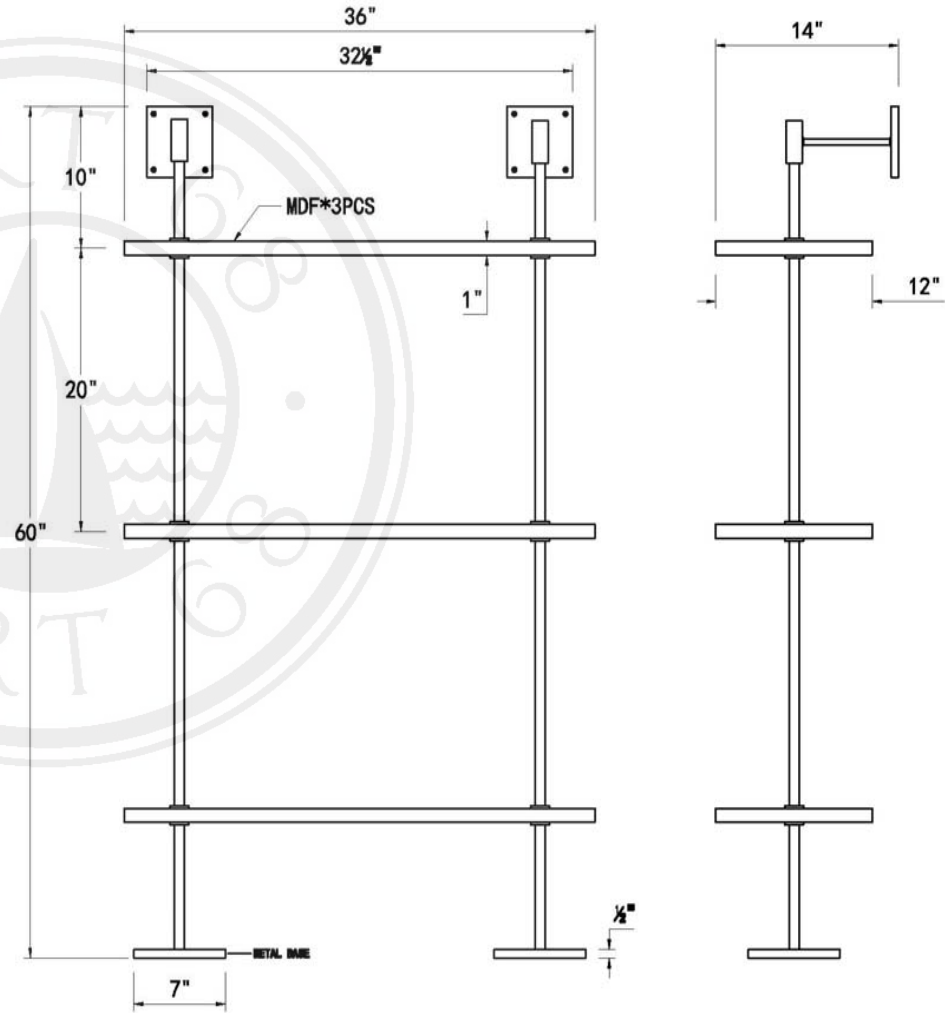

SPEC SHEET

MARAIS 3-TIER SHELF 36"W

Item # AFGS-313-17

Height : 60"

Length: 36"

Depth: 14"

Finishes: Gold & Black

All Port 68 designs are copyrighted. All rights reserved.