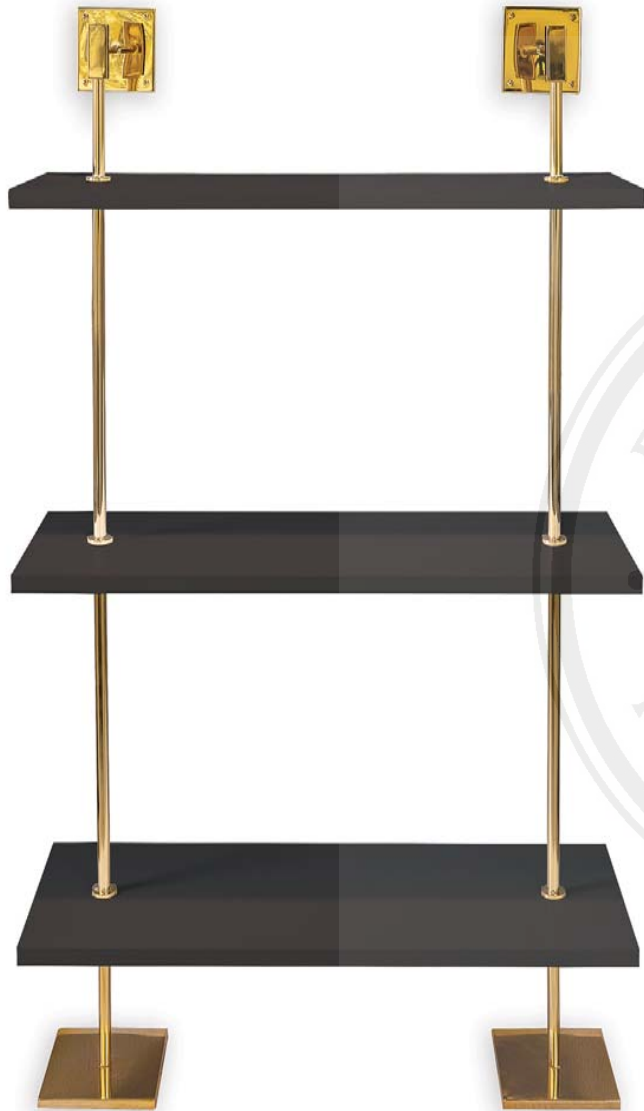

SPEC SHEET

MARAIS 3-TIER SHELF 36"W

Item # AFGS-313-17

Height : 60"

Length: 36"

Depth: 14"

Finishes: Gold & Black

All Port 68 designs are copyrighted. All rights reserved.