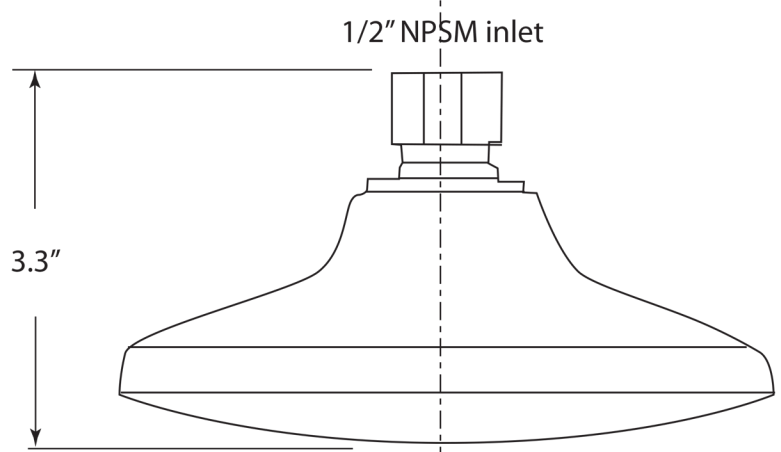

CO571

WESTBRASS
Fine Decorative Plumbing Since 1935

2429 E. Olympic Blvd.
Los Angeles, CA 90021

TITLE **6-Function Adjustable Spray Shower Head**

DWG NO. **CO571**

DATE **9-1-23**

REV **A**

Scale