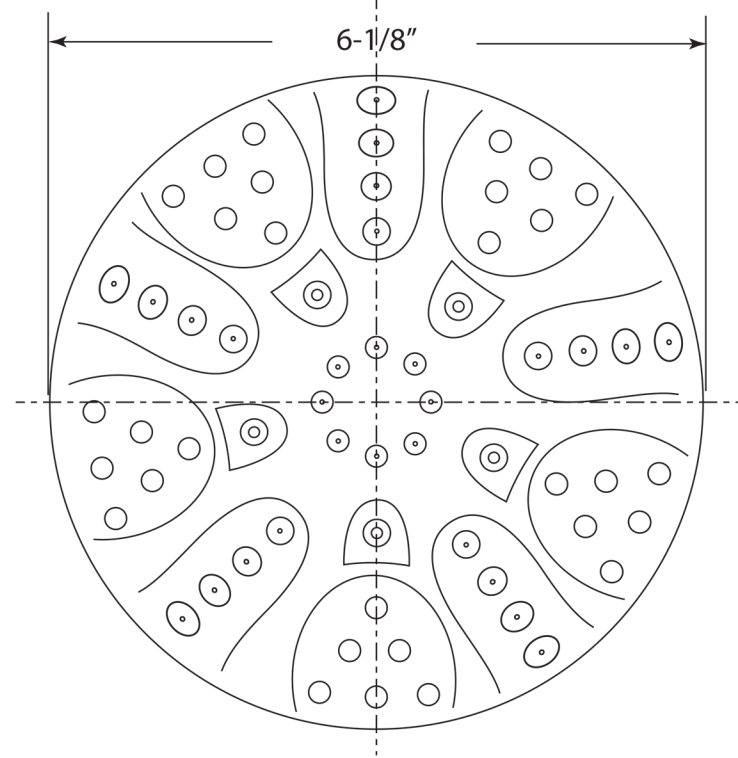

CO571

WESTBRASS
Fine Decorative Plumbing Since 1935

2429 E. Olympic Blvd.
Los Angeles, CA 90021

TITLE **6-Function Adjustable Spray Shower Head**

DWG NO. **CO571**

DATE **9-1-23**

REV **A**

Scale