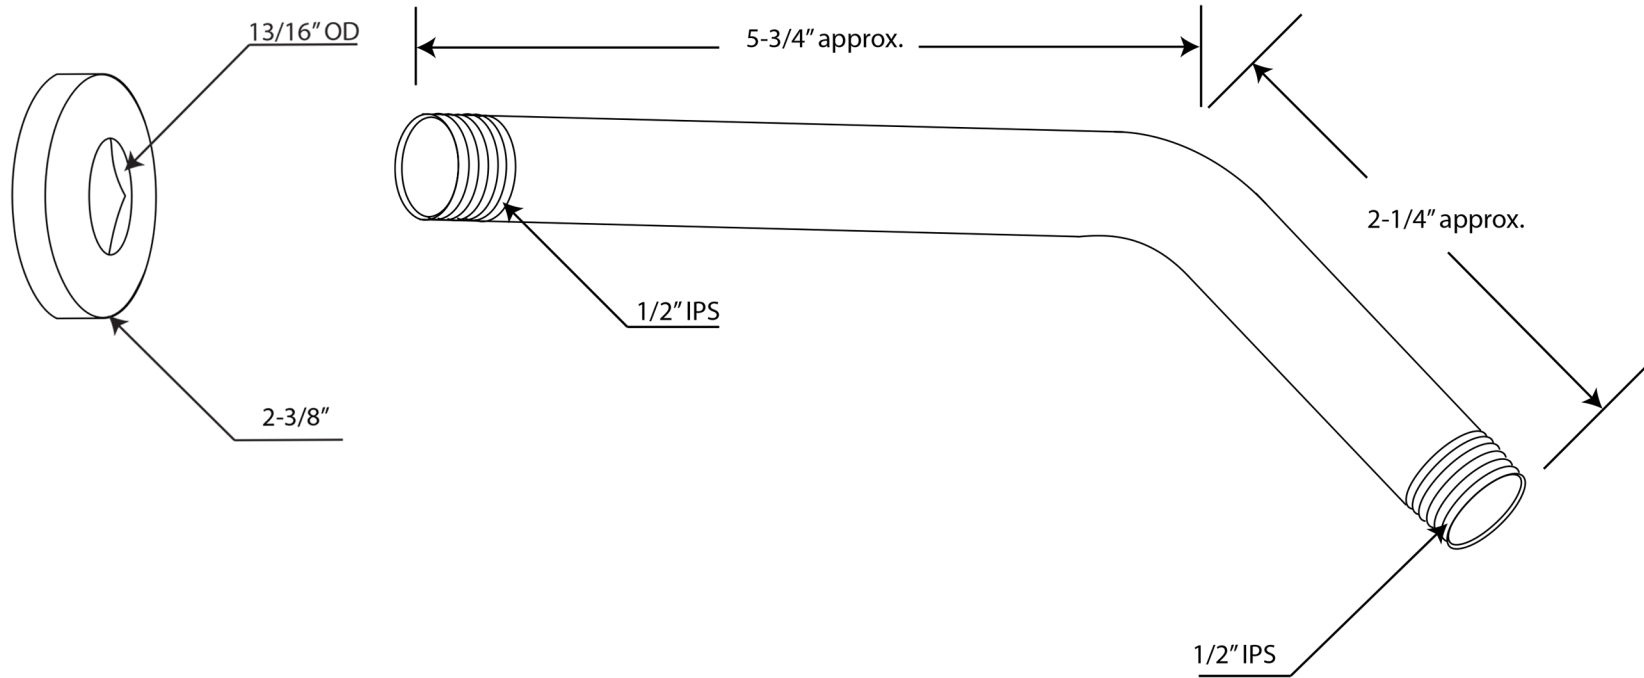

CO571

WESTBRASS
Fine Decorative Plumbing Since 1935

2429 E. Olympic Blvd.
Los Angeles, CA 90021

TITLE **6-Function Adjustable Spray Shower Head**

DWG NO. **CO571**

DATE **9-1-23**

REV **A**

Scale