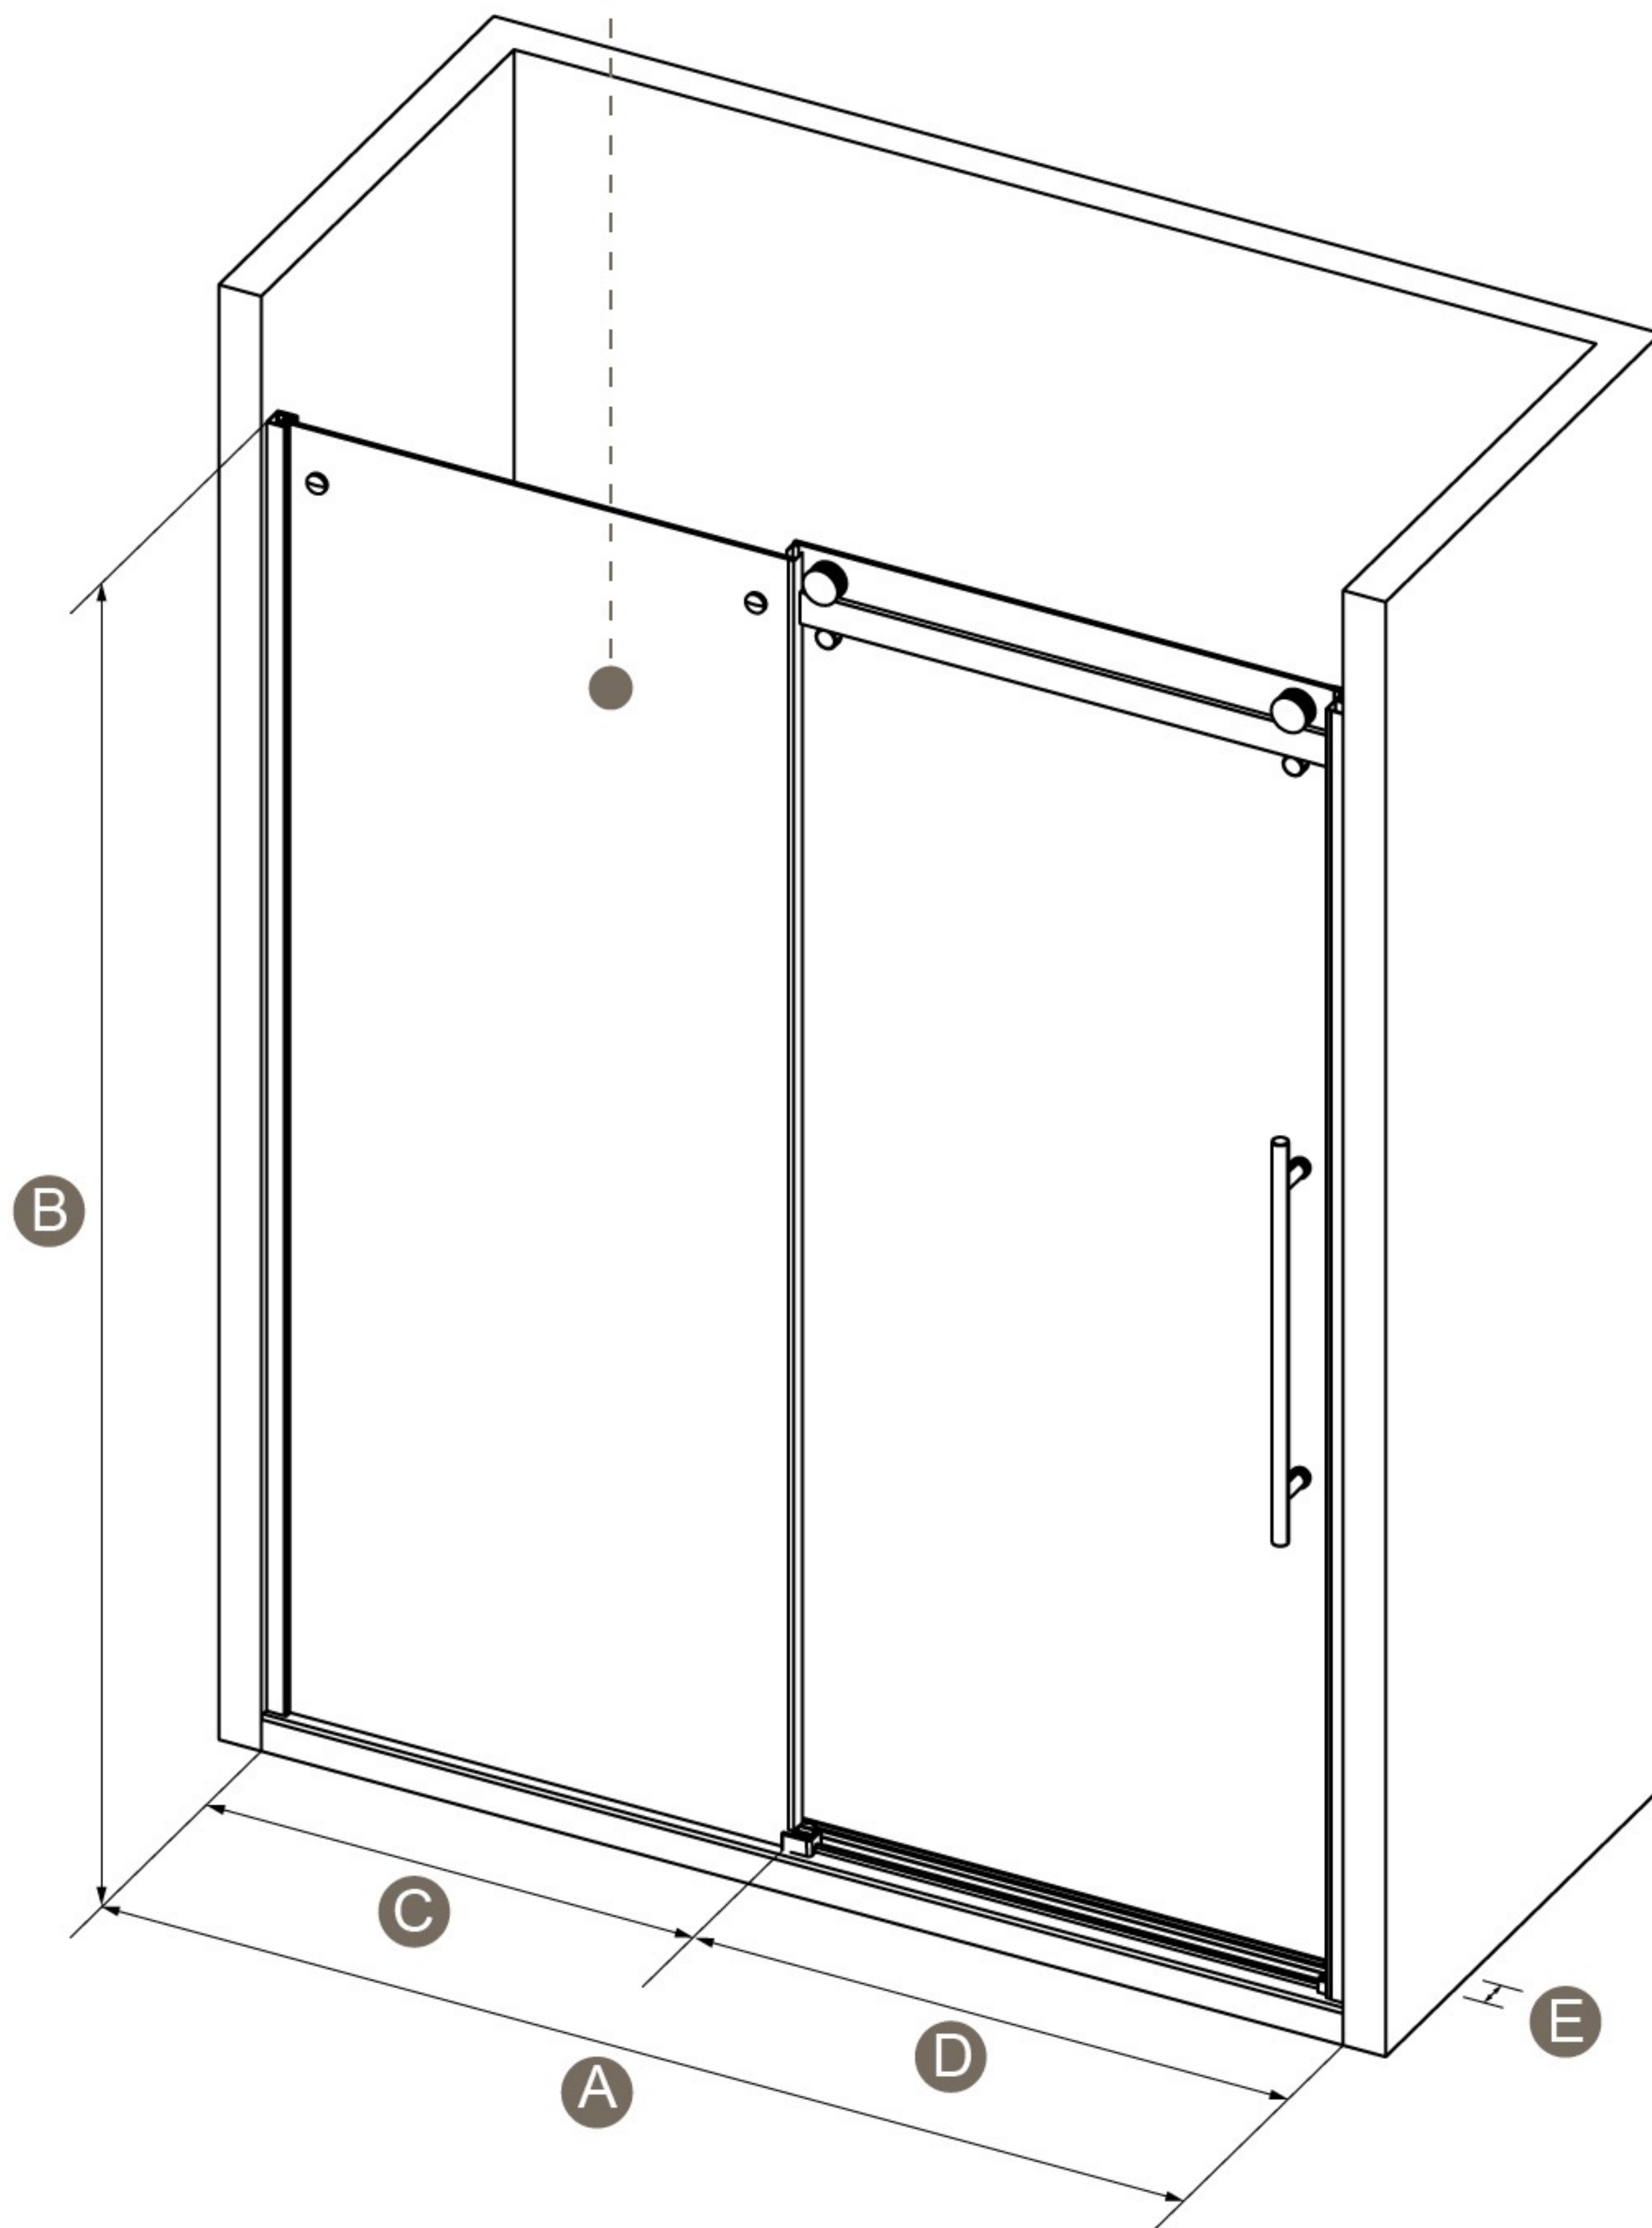

OVERALL DIMENSIONS

Reversible for a right or left wall installation

58.7 - 60 in.W x 72 in.H
Framed Sliding
Shower Door

A: 58.7 - 60 in
OVERALL WIDTH

B: 72 in
OVERALL HEIGHT

C: 28.5 - 29.1 in
FIXED PANEL WIDTH

D: 30.2 - 30.8 in
WALK-IN WIDTH

E: 1/4 in
GLASS THICKNESS