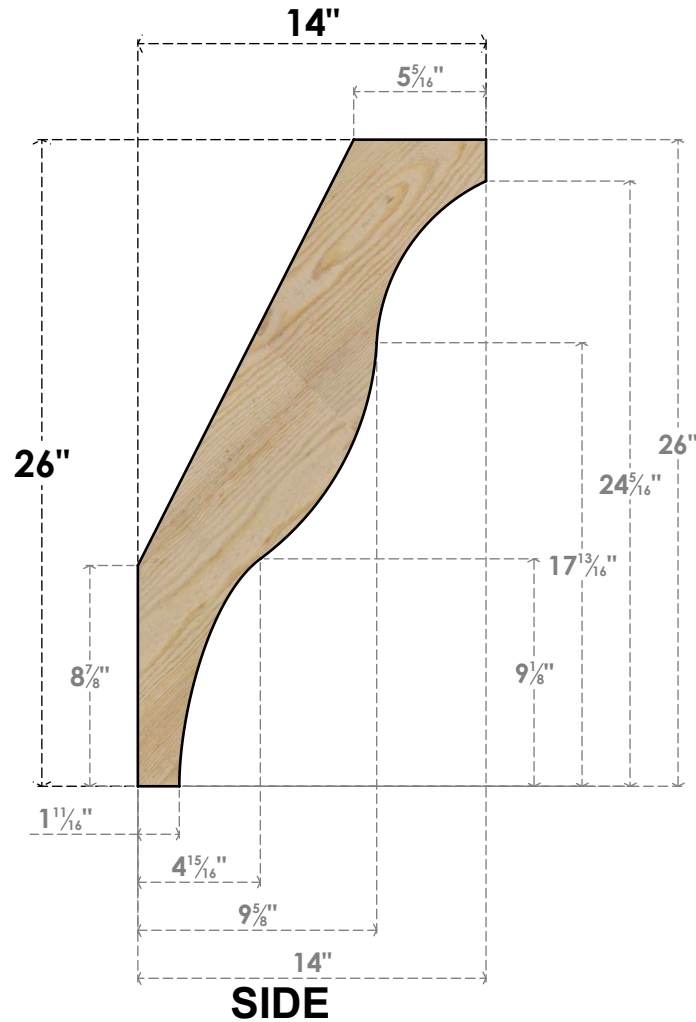

BRC06X14X26FST00RDF

6"W X 14"D X 26"H FUNSTON ROUGH SAWN BRACE, DOUGLAS FIR

EKENA MILLWORK
 2300 WEST MAIN ST.
 CLARKSVILLE, TX 75426
 TOLL FREE: 866-607-0453
 WWW.EKENAMILLWORK.COM

NOTES

1. INSTALLATION TO BE COMPLETED IN ACCORDANCE WITH MANUFACTURER'S SPECIFICATIONS.
2. DRAWING MAY NOT BE TO SCALE
3. THIS DRAWING IS INTENDED FOR DESIGN AND PLANNING PURPOSES ONLY.
4. ALL INFORMATION CONTAINED HEREIN WAS CURRENT AT THE TIME OF DEVELOPMENT BUT MUST BE REVIEWED AND APPROVED BY THE PRODUCT MANUFACTURER TO BE CONSIDERED ACCURATE.
5. PRODUCTS ARE NOT KILN DRIED. THIS ITEM IS UNIQUE AND WILL CONTAIN THE NATURAL VARIATIONS THAT THE WOOD SPECIES OFFERS. THIS MAY RESULT IN VARIATIONS UP TO 1/4"