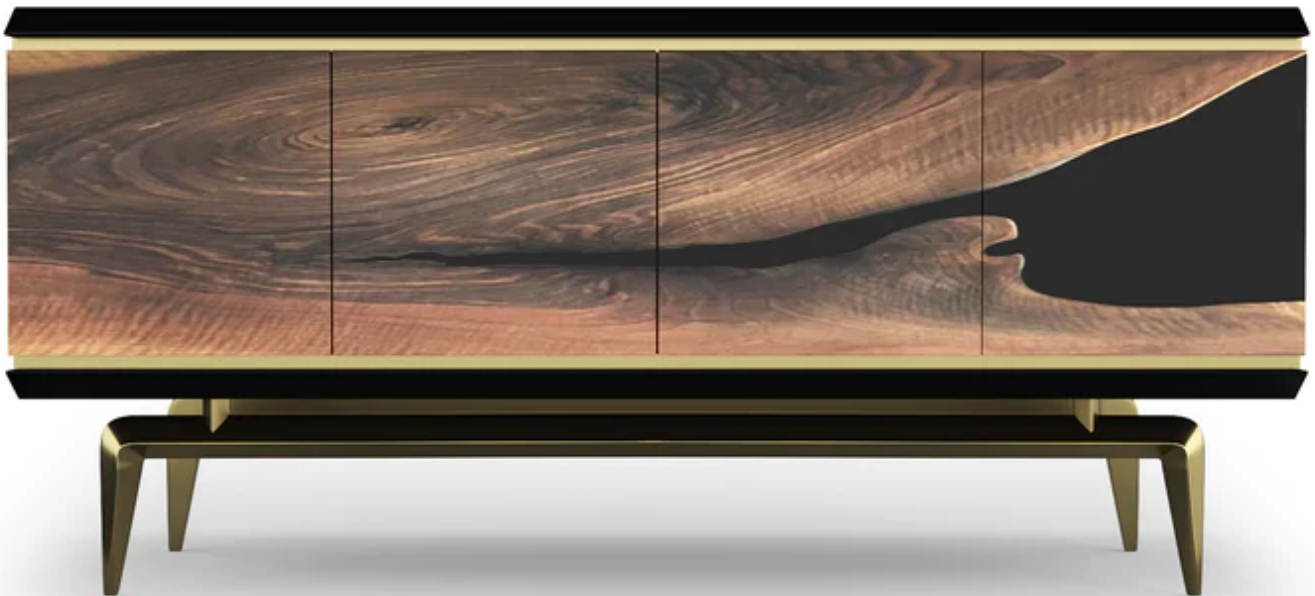

# MAGNES WALNUT WOOD CREDENZA

MODEL: ARD-144 L180  
SIDEBOARD

[contact@arditcollection.com](mailto:contact@arditcollection.com)

[www.arditcollection.com](http://www.arditcollection.com)

[/arditcollection](#)

OVERALL DEPTH:	19,7" (50CM)
OVERALL HEIGHT:	31,5" (80CM)
NUMBER OF DOOR	4
DOOR MATERIAL:	WOOD & RESIN
WOOD TYPE:	WALNUT WOOD
WOOD FINISH:	NATURAL
RESIN TYPE:	OPAQUE
RESIN COLOR:	JET BLACK
RESIN FINISH:	GLOSSY
BODY MATERIAL:	WOOD
BODY FINISH:	GLOSSY
BODY COLOR	JET BLACK (LACQUERED)
BASE MATERIAL:	STAINLESS STEEL
BASE FINISH:	GLOSSY
BASE COLOR:	BRONZE (PVD TITANIUM COATED)