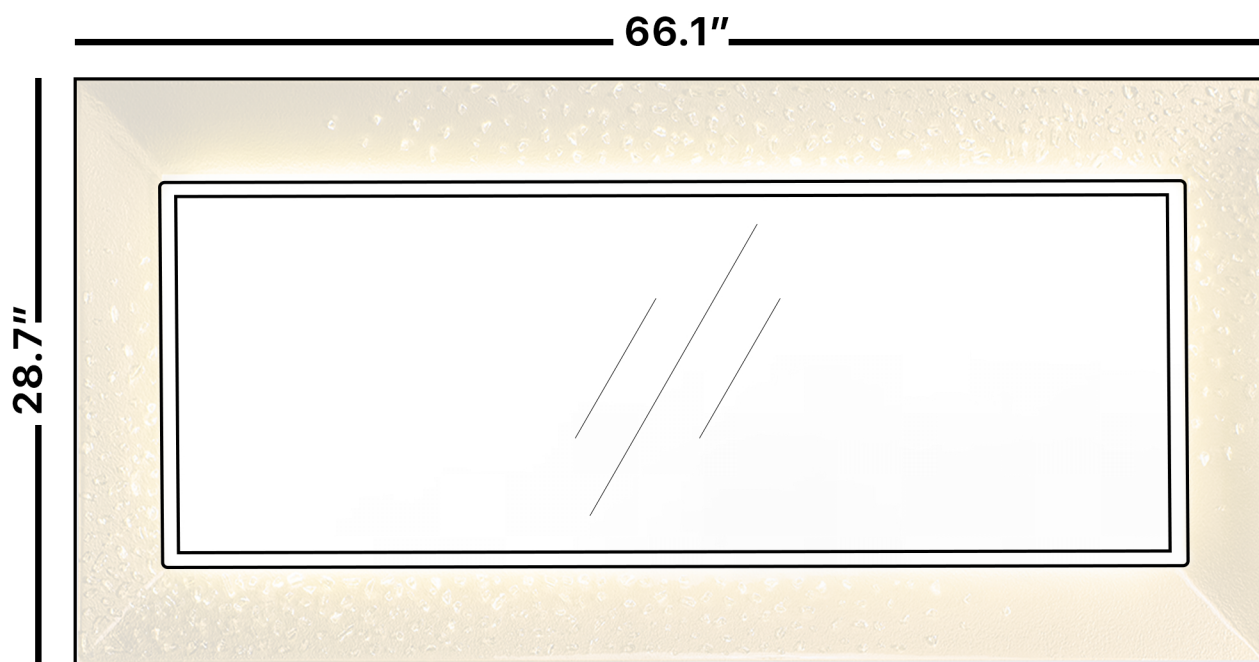

Category: Mirror  
Material: Crystal  
Dimensions: 66.1"(L) x 28.7"(H)

Description: Luxury LED lighted crystal bathroom mirror in gold finish

\*Numbers are in inches

## SCHEDA MONTAGGIO ASSEMBLY INSTRUCTIONS

Wall Hanger

**X2**

Wall Anchor

**X2**

Head Screw

**X2**

1. Mount the wall-hangers on the wall,  
the mirror can be horizontal or vertical hanging.