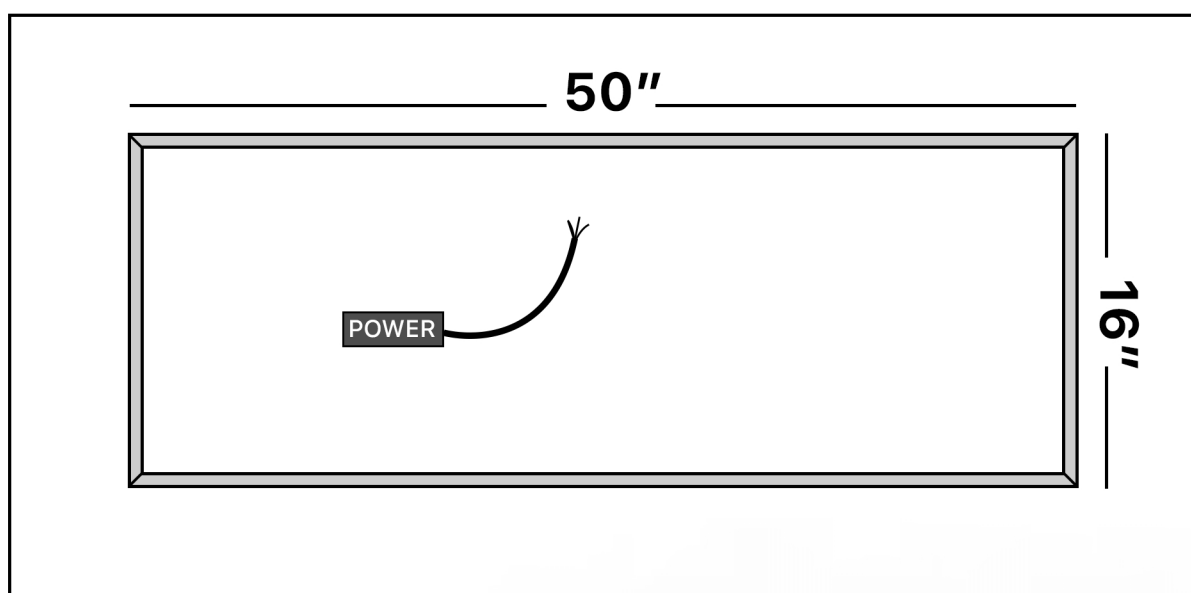

Category: Mirror  
Material: Crystal  
Dimensions: 66.1"(L) x 28.7"(H)

Description: Luxury LED lighted crystal bathroom mirror in gold finish

\*Numbers are in inches

## SCHEDA MONTAGGIO ASSEMBLY INSTRUCTIONS

Wall Hanger

**X2**

Wall Anchor

**X2**

Head Screw

**X2**

1. Mount the wall-hangers on the wall,  
the mirror can be horizontal or vertical hanging.