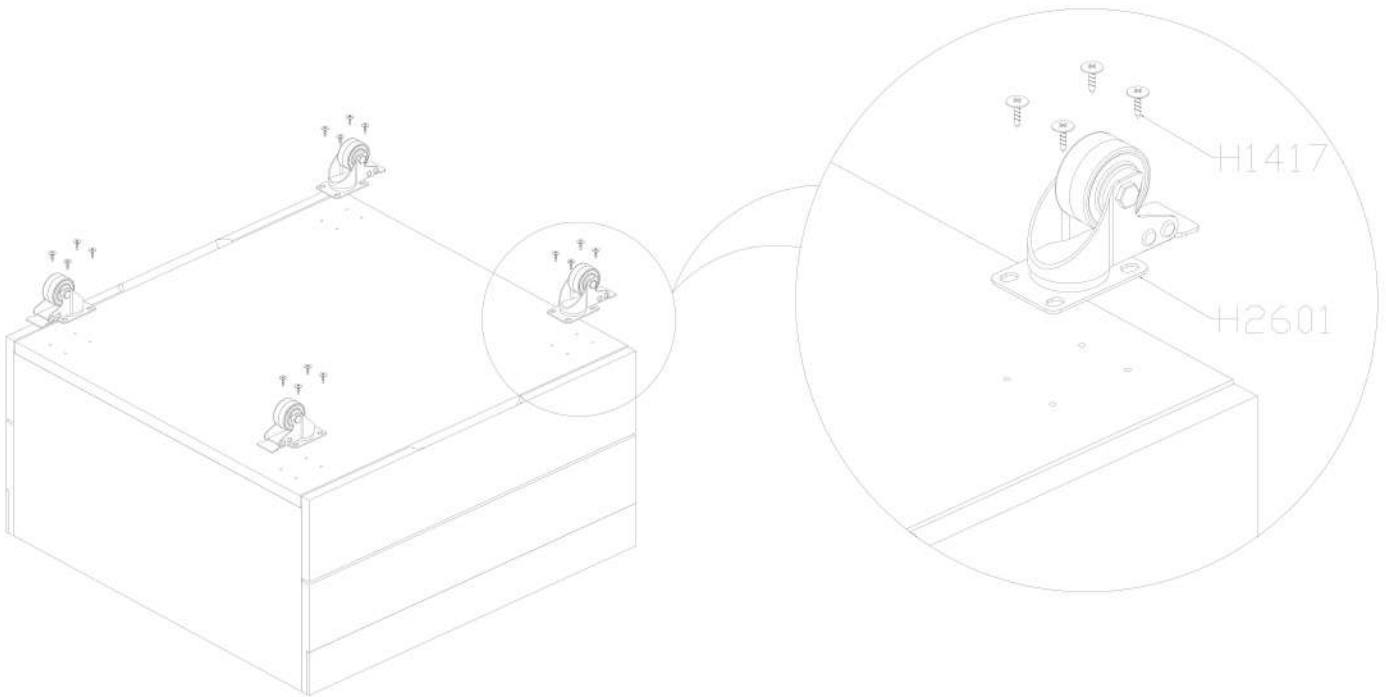

G520 Installation Hardware List

H1417

Umbrella head self tapping nail
M5 * 14

24PCS

H2601

Universal wheel with brake

4PCS

G520 Installation Steps