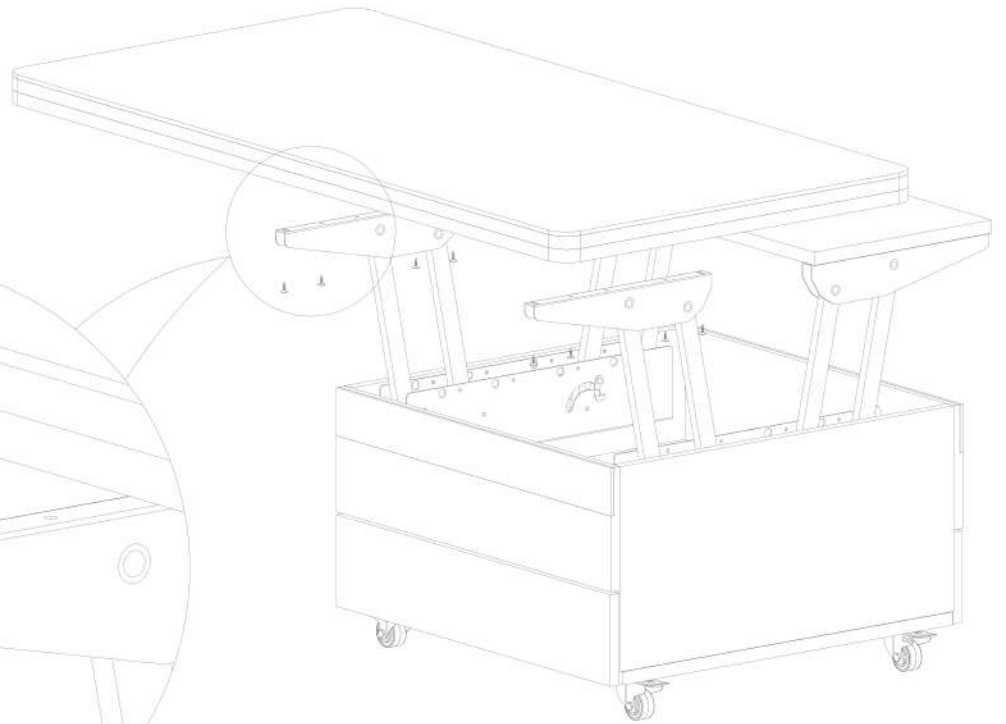

H1417

folding state

Fully expanded state