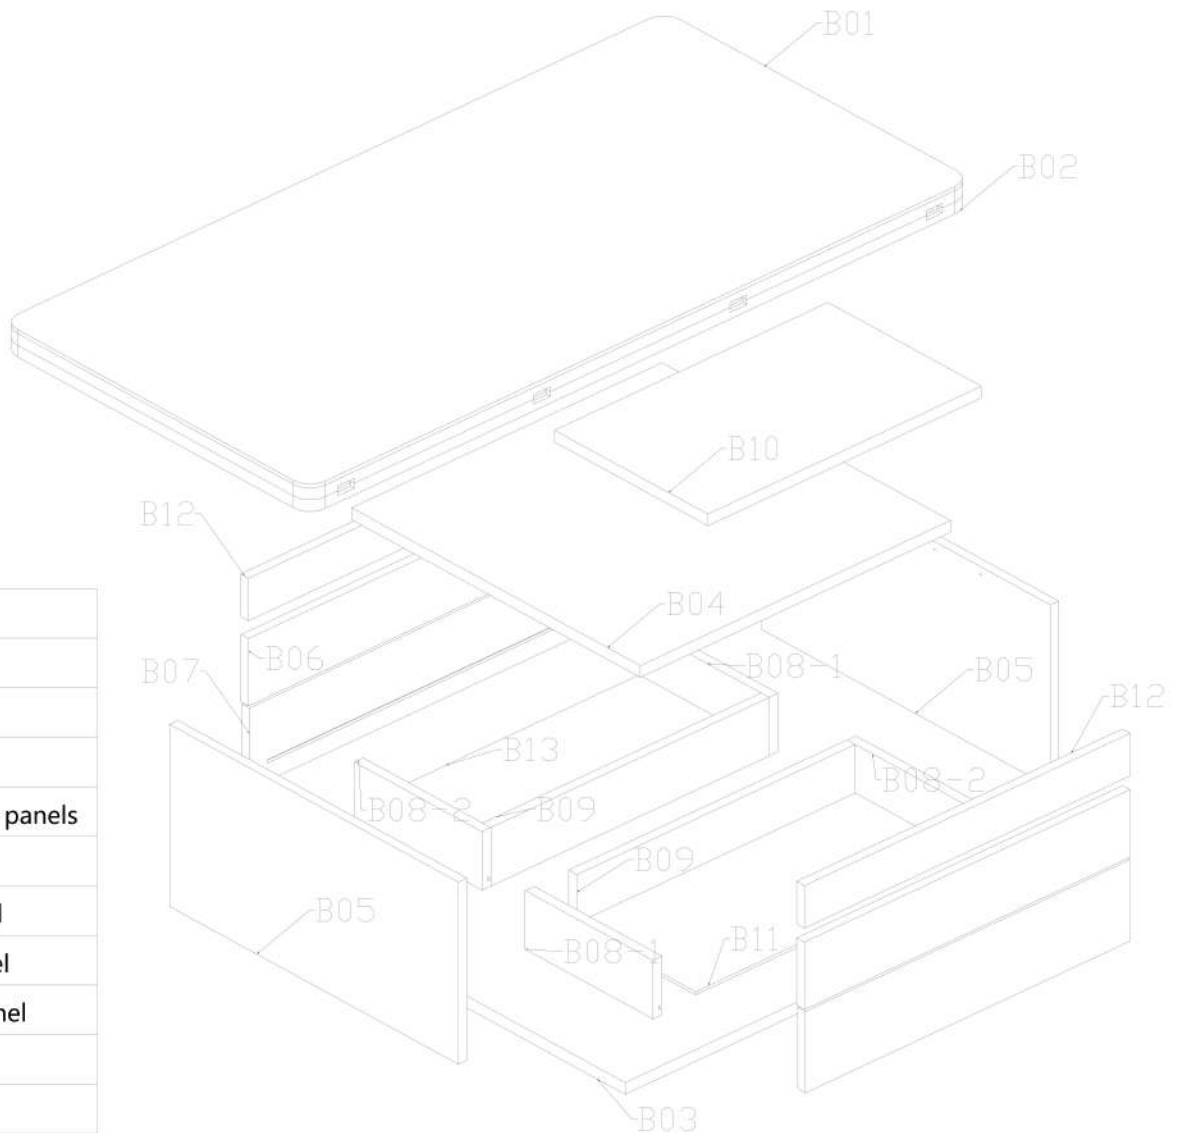

G520 Maintenance Hardware List

H1721 Plastic embedded nuts 42PCS	H1201 Eccentric wheel Φ14.5*11.5 42PCS	H1101 Three in one pole Φ6*40 42PCS	H1403 Self tapping screw M3.5 * 16 24PCS
H1113 Wood pin M8 * 40 10PCS	HB0009 Three section slide rail black 10 inch 45 wide 2PCS	H1417 Umbrella head self tapping nail M5 * 14 48PCS	H2601 Universal wheel with brake 4PCS
H1335 Inner and outer nut (with intermediate) M6 * 13 8PCS	H6001(L)(R) 560 heavy-duty lifting frame 1PCS	H2211 Flip panel hinge 4PCS	H1443 Self tapping screw M3.5 * 14 20PCS

G520 Repair Panel List

B01*1 Upper panel
B02*1 Lower panel
B03*1 baseplate
B04*1 Partition board
B05*2 Left and right side panels
B06*2 Fake drawer door
B07*2 Drawer door panel
B08-1*2 Drawer left panel
B08-2*2 Drawer right panel
B09*2 Drawer tail panel
B10*1 Pallet
B11*2 Drawer bottom plate
B12*2 Decorative panel