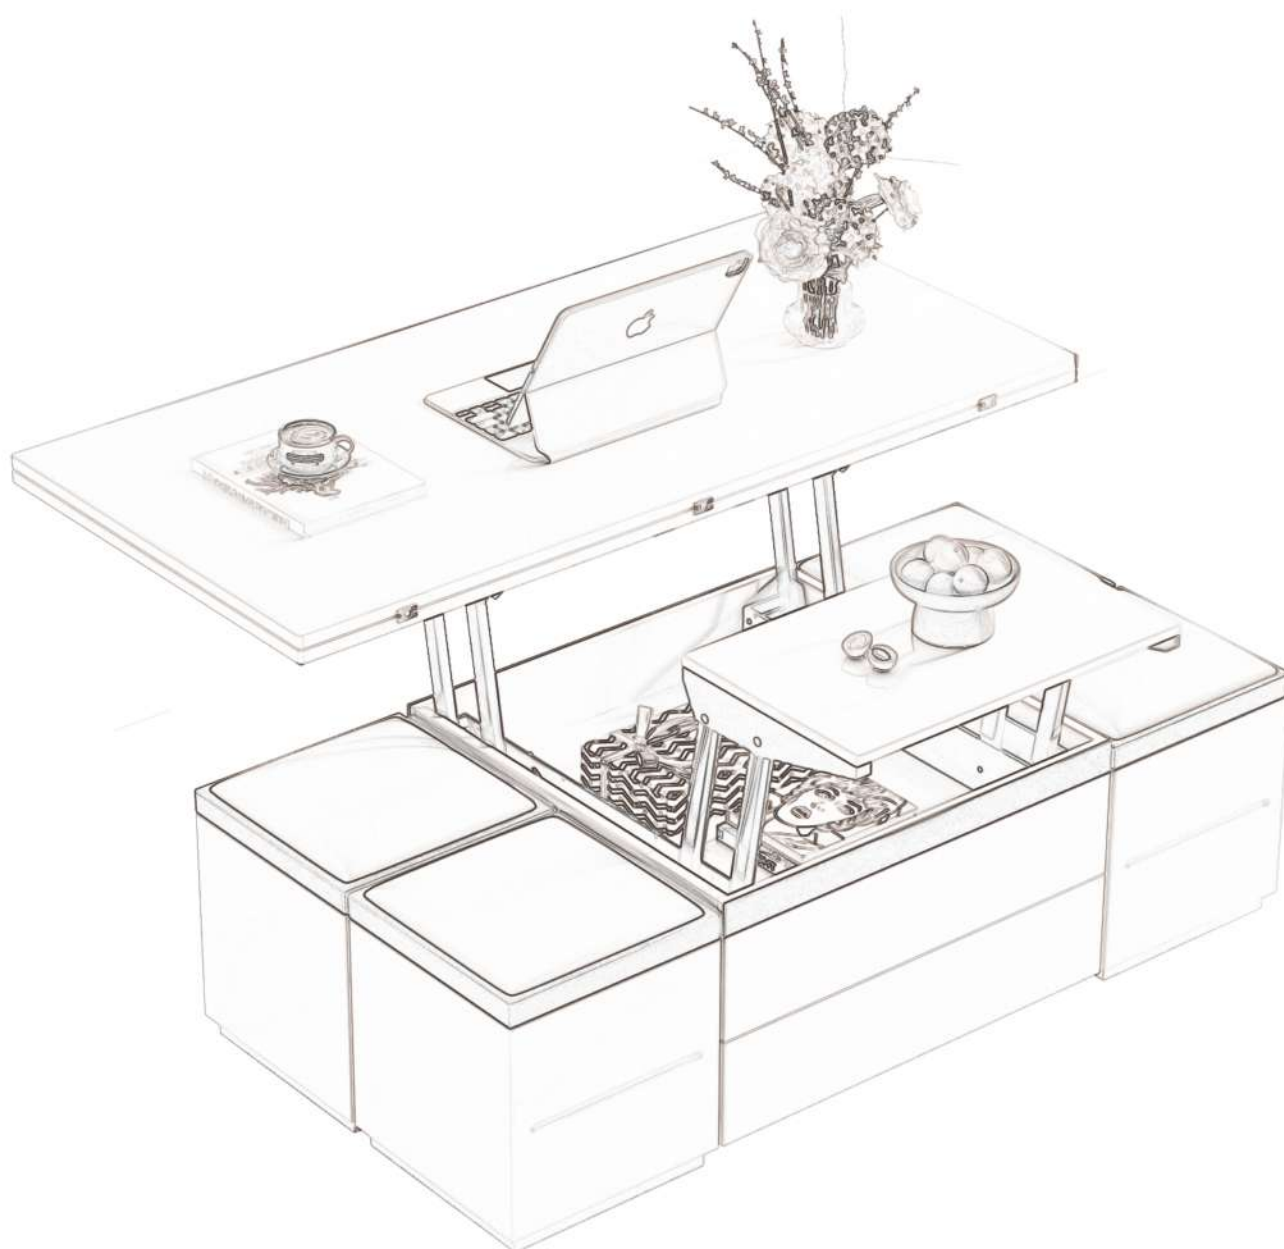

PRODUCT CARE HANDBOOK

a guide to protecting your product

866-504-7728

support@guyii.com

www.guyii.com