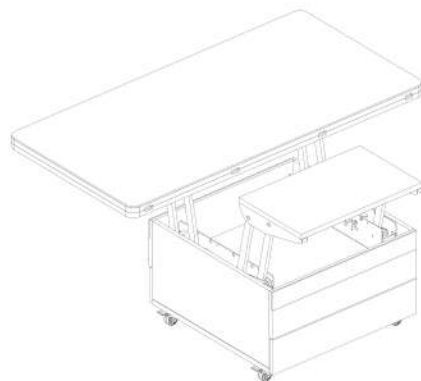

Semi unfolded state