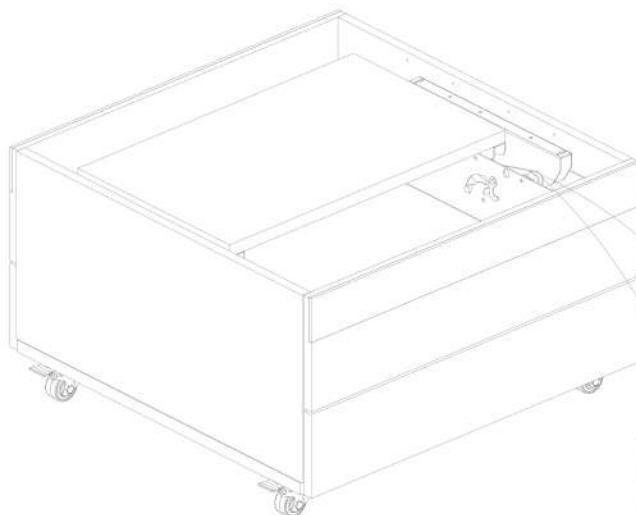

G520 Installation Hardware List

H1417

Umbrella head self tapping nail
M5 * 14

24PCS

H2601

Universal wheel with brake

4PCS

G520 Installation Steps