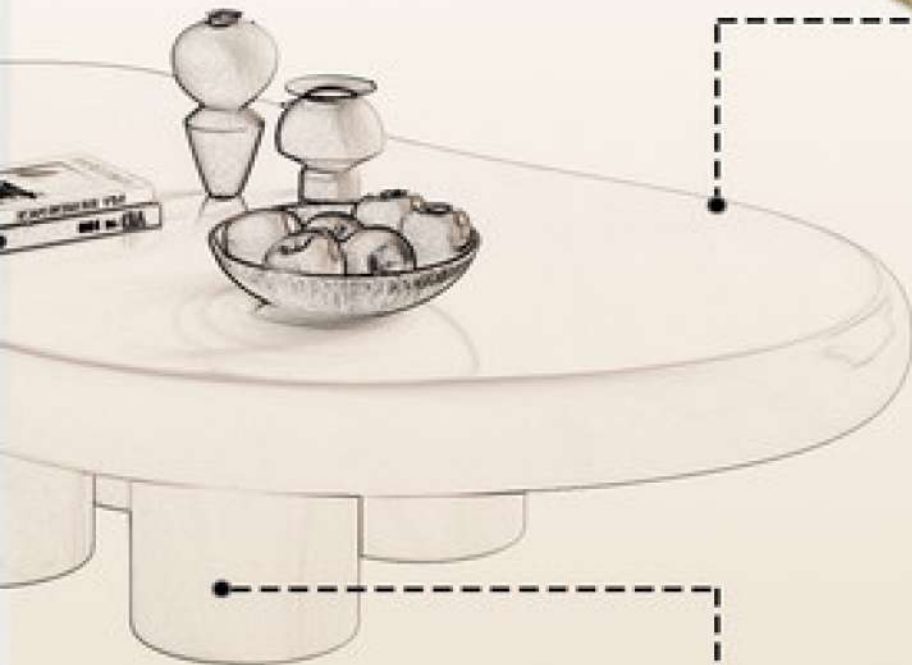

Coated with matte finish

Synthesize with varnish as main and matte agent as auxiliary

The board is coated with polymer emulsion

As a base coat polished for 6 times

Polishing undercoat

Polish with waterproof sandpaper and abrasive cloth

Medium density fiberboard

Not easy to deform or crack