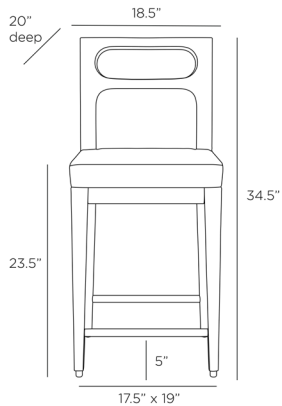

ARTERIOS

THADEN COUNTER STOOL

FSI05

H: 34.5 IN, W: 18.5 IN, D: 20 IN

Natural Linen

Contract Recommendations: Adding a lacquer coating provides additional protection

Inspired by midcentury, Italian, ladder-back chair construction, our Thaden counter stool is reimagined with thoughtful details and soft, modern curves. The simple, yet elegant, chair is crafted in ebony mango wood, with tapered legs, and with a natural linen seat. Recessed sabots and a stretcher in antique brass complete the piece. Finish will vary.

APPEARANCE

Material	Brass, Linen, Wood
Material Type	Mango
Finish	Antique Brass, Ebony
Finish Will Vary	true
Top Coat/Sealant	false
Textile Contract Suitability	Not Contract Suitable

DIMENSIONS

Foot Print	W: 17.5 IN, D: 19 IN
Leg	H: 20.5 IN
Seat Back	H: 11.5 IN
Seat Cushion Thickness	3 IN
Seat	W: 18.5 IN, D: 16.5 IN
Seat Height	23.5 IN
Seat	W: 18.5 IN, D: 16.5 IN
Clearance	5"
Diagonal Dimension	40 IN

SHIPPING

Product Weight	17 LBS
Gross Weight 1	26.4 LBS
Shipping Box 1	H: 25 IN, L: 22 IN, W: 38 IN

ADDITIONAL INFO

Features	Sustainable
Leg Or Foot Application	N/A
Fabric Compliancy	NFPA-260, TB117-2013
Fabric Rub Count	5,000
Swatch Number	L02SW
Fabric Cleaning Code	S - dry clean only
Fabric Content	100% Linen
Yardage To Reupholster	1 Yard