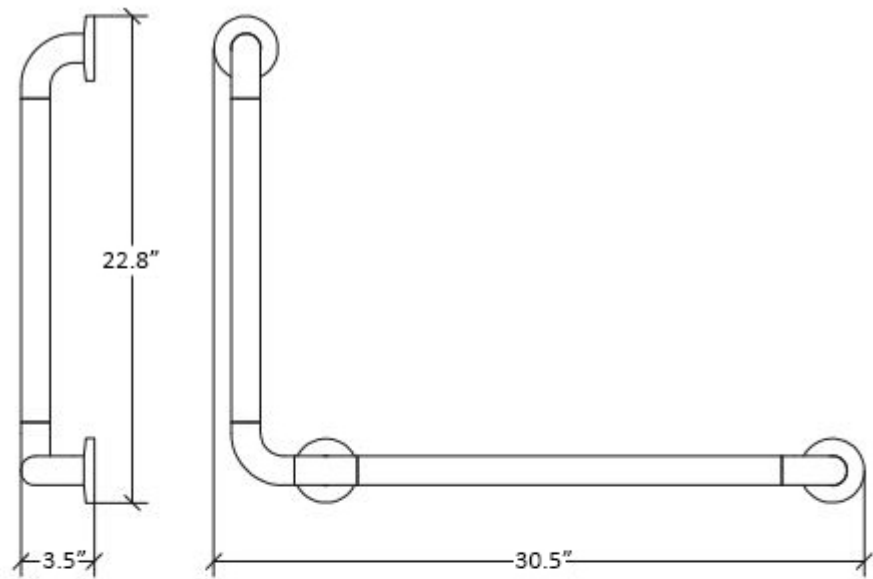

# Product Specs Sheets

Collection  
Otel

Model |  
Otel 53105

Dimensions Metric  
1 inch = 2.54 cm  
1 inch = 25.4 mm

**WS**<sup>®</sup>  
BATH  
COLLECTIONS

1051 Lea Drive - Collegeville, PA 19426  
Tel. 215 513 9400 - Fax 610 831 0215  
[www.ws bathcollections.com](http://www.ws bathcollections.com) - [info@ws bathcollections.com](mailto:info@ws bathcollections.com)