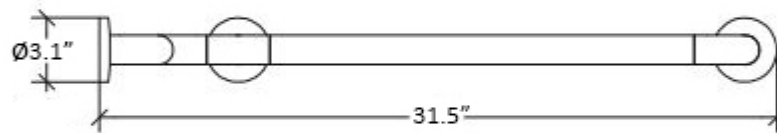

# Product Specs Sheets

Collection  
Otel

Model |  
Otel 53105

Dimensions Metric  
1 inch = 2.54 cm  
1 inch = 25.4 mm

**WS**<sup>®</sup>  
BATH  
COLLECTIONS

1051 Lea Drive - Collegeville, PA 19426  
Tel. 215 513 9400 - Fax 610 831 0215  
[www.ws bathcollections.com](http://www.ws bathcollections.com) - [info@ws bathcollections.com](mailto:info@ws bathcollections.com)