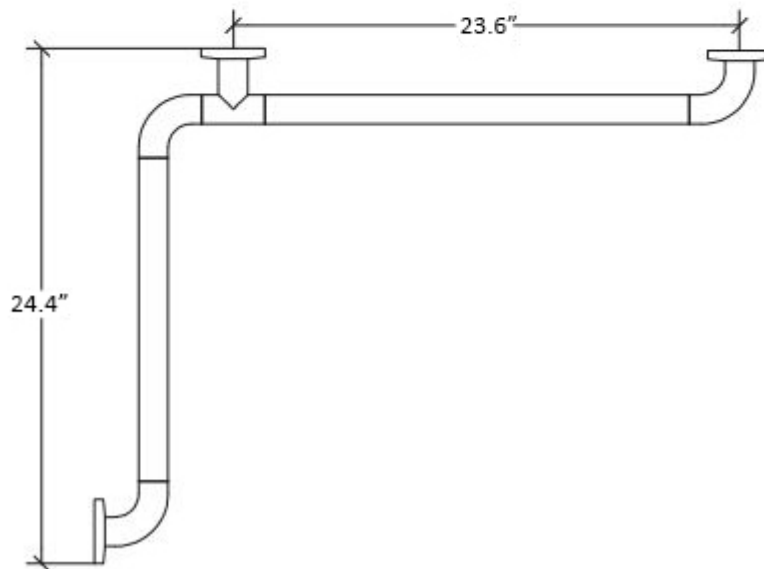

# Product Specs Sheets

Collection  
Otel

Model |  
Otel 53105

Dimensions Metric  
1 inch = 2.54 cm  
1 inch = 25.4 mm

**WS**<sup>®</sup>  
BATH  
COLLECTIONS

1051 Lea Drive - Collegeville, PA 19426  
Tel. 215 513 9400 - Fax 610 831 0215  
[www.ws bathcollections.com](http://www.ws bathcollections.com) - [info@ws bathcollections.com](mailto:info@ws bathcollections.com)