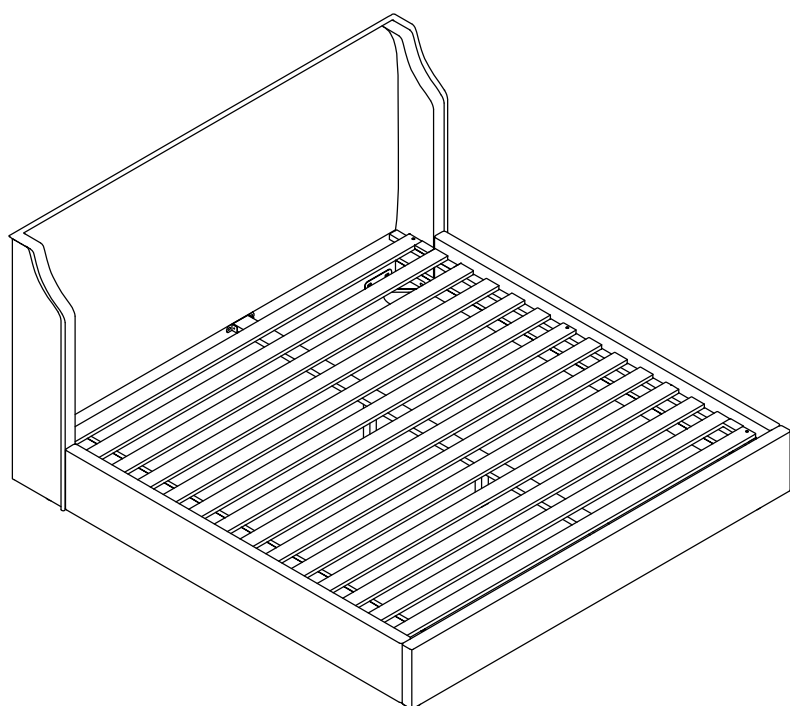

ASSEMBLY INSTRUCTION

Nellie Bed Queen

HARDWARE LIST

A		Bolt Ø8 x100mm	8
B		Hexagon Nut 8 x13mm	8
C		Acr Washer 15 x30mm	8
D		Wrench	1
E		Wood Screw Ø4 x25mm	6
F		Side Cover	8
G		Center Leg	2
J		Metal plate	4
K		Leg	4
L		Allen Bolt M8 x 30mm	20
N		Spring Washer M8 x 13mm	20
M		Flat Washer M8 x 19mm	20
Z		Allen Key M4	1
V		Allen Bolt M6 x 50mm	2
U		Spring Washer M6 x 10mm	2
W		Flat Washer M6 x 16mm	2

1

COMPONENTS

2

3

4

FINISHED

PAGE 5