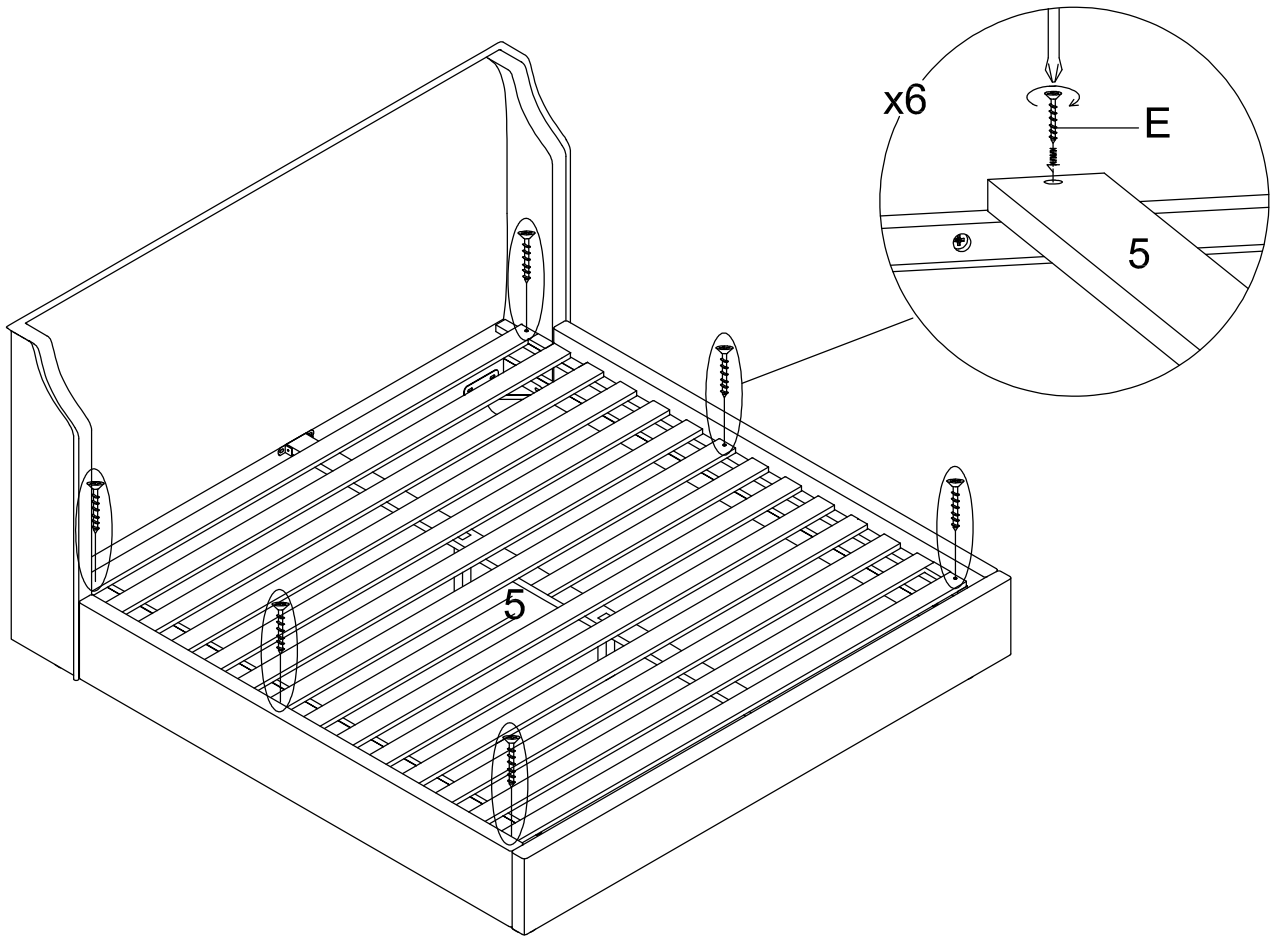

4

FINISHED

PAGE 5