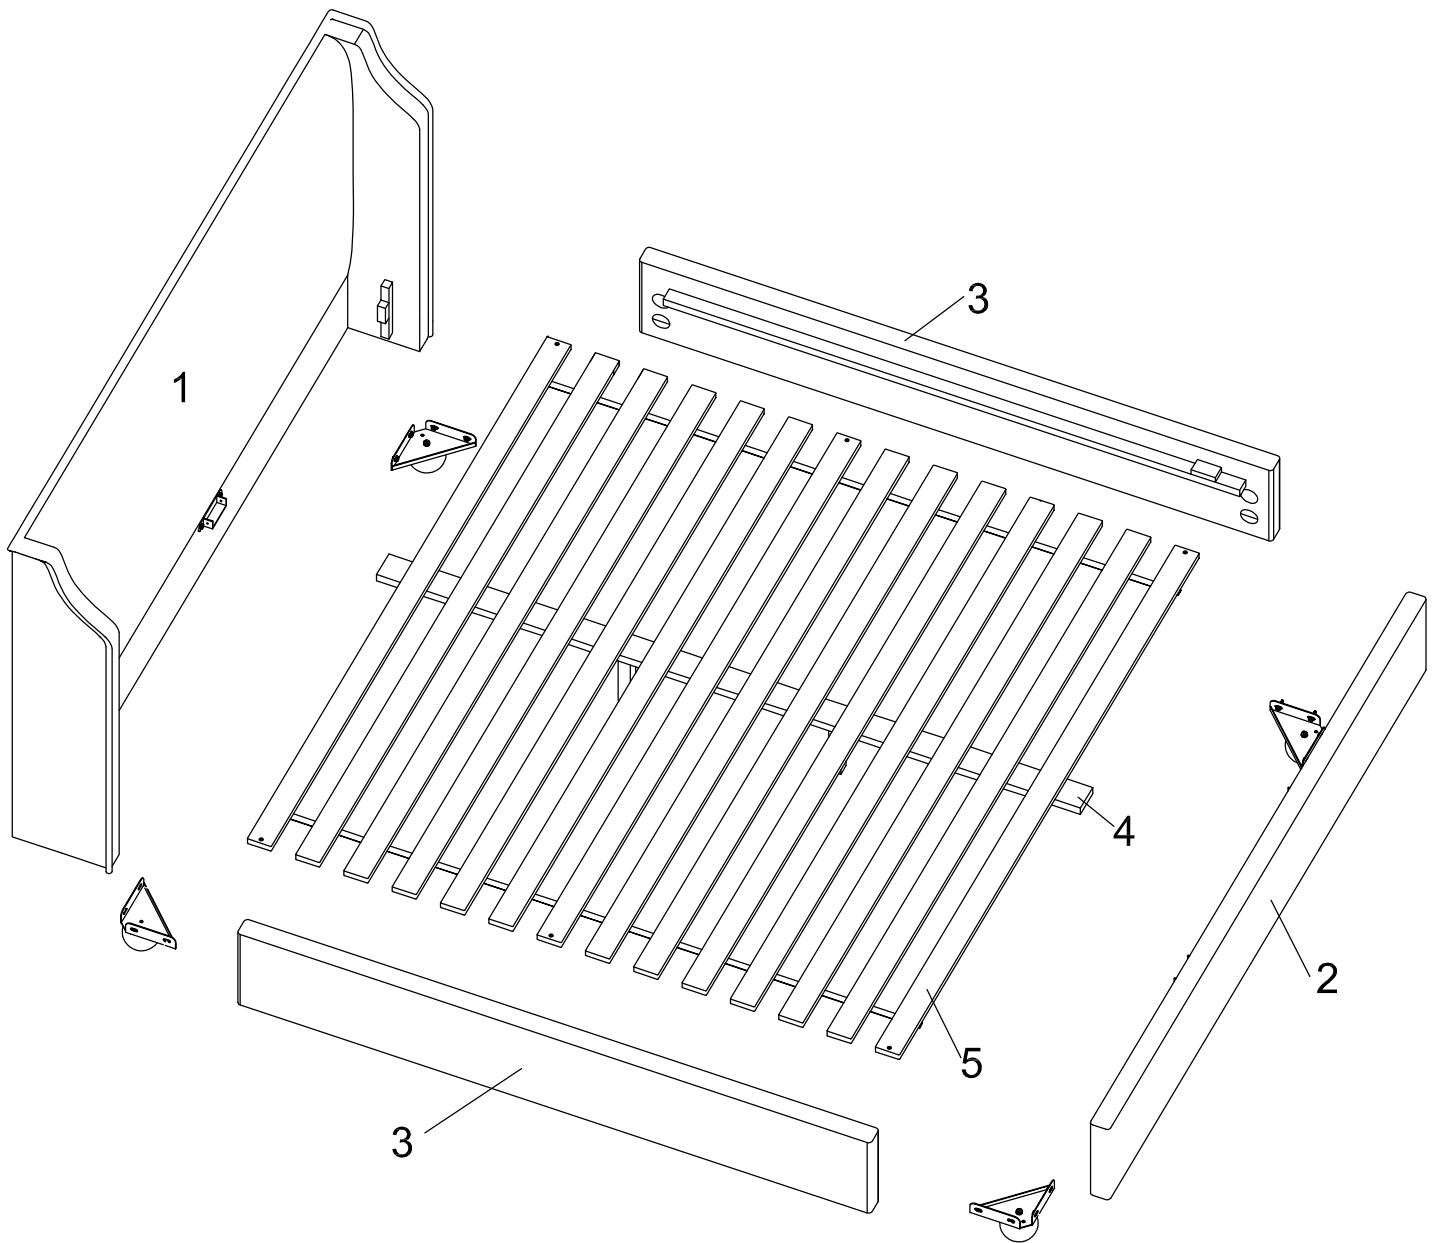

ASSEMBLY INSTRUCTION

Nellie Bed Queen

HARDWARE LIST

A		Bolt Ø8 x100mm	8
B		Hexagon Nut 8 x13mm	8
C		Acr Washer 15 x30mm	8
D		Wrench	1
E		Wood Screw Ø4 x25mm	6
F		Side Cover	8
G		Center Leg	2
J		Metal plate	4
K		Leg	4
L		Allen Bolt M8 x 30mm	20
N		Spring Washer M8 x 13mm	20
M		Flat Washer M8 x 19mm	20
Z		Allen Key M4	1
V		Allen Bolt M6 x 50mm	2
U		Spring Washer M6 x 10mm	2
W		Flat Washer M6 x 16mm	2

1

COMPONENTS

2

3

4

FINISHED

PAGE 5