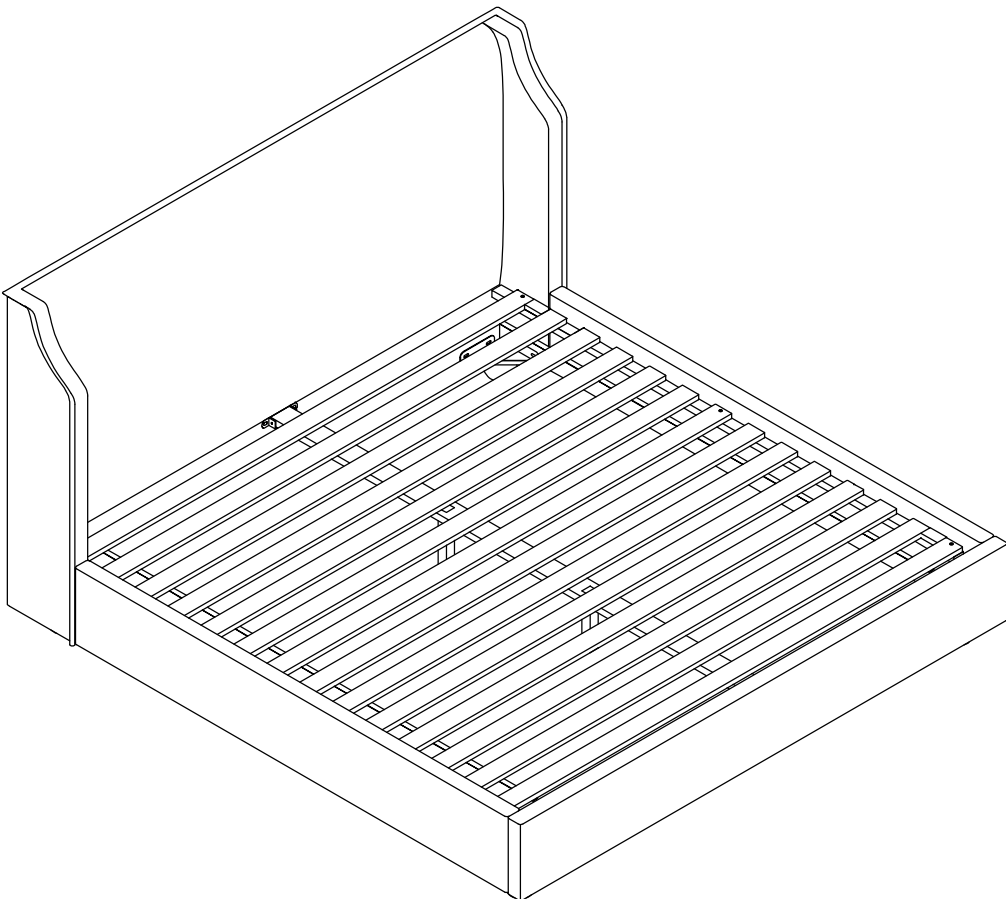

4

FINISHED

PAGE 5