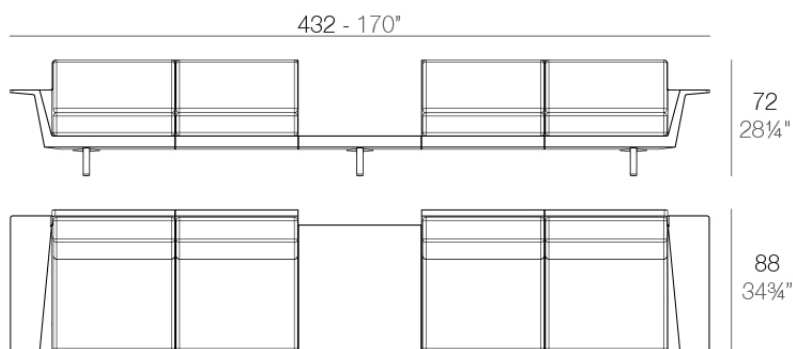

Weight: 109.18 Kg

DELTA Sofá 4 plazas + mesa
DELTA Sofa 4 seats + table

Finishes

finishes

BASIC

Ref. 76015

ice

purjai red