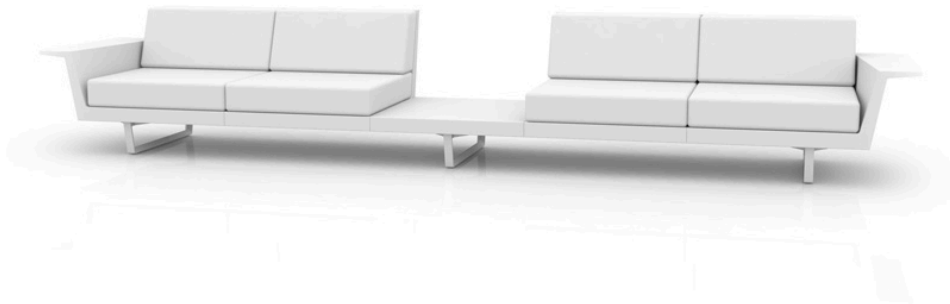

Products / Sofas / Delta Sofá

Delta sofa 4 seat+table

by Jorge Pensi

The Delta furniture design collection, designed by Jorge Pensi for Vondom. Is made to fit in with exterior or interior contemporary spaces.

Info

Description

Modular sofa made of polyethylene resin by rotational moulding with tubular structure made of aluminium and legs made of cast aluminium. 100% Recyclable. Item suitable for indoor and outdoor use. Available in different finishes.

Weight: 109.18 Kg

DELTA Sofá 4 plazas + mesa
DELTA Sofa 4 seats + table

Finishes

finishes

BASIC

Ref. 76015

ice

purjai red