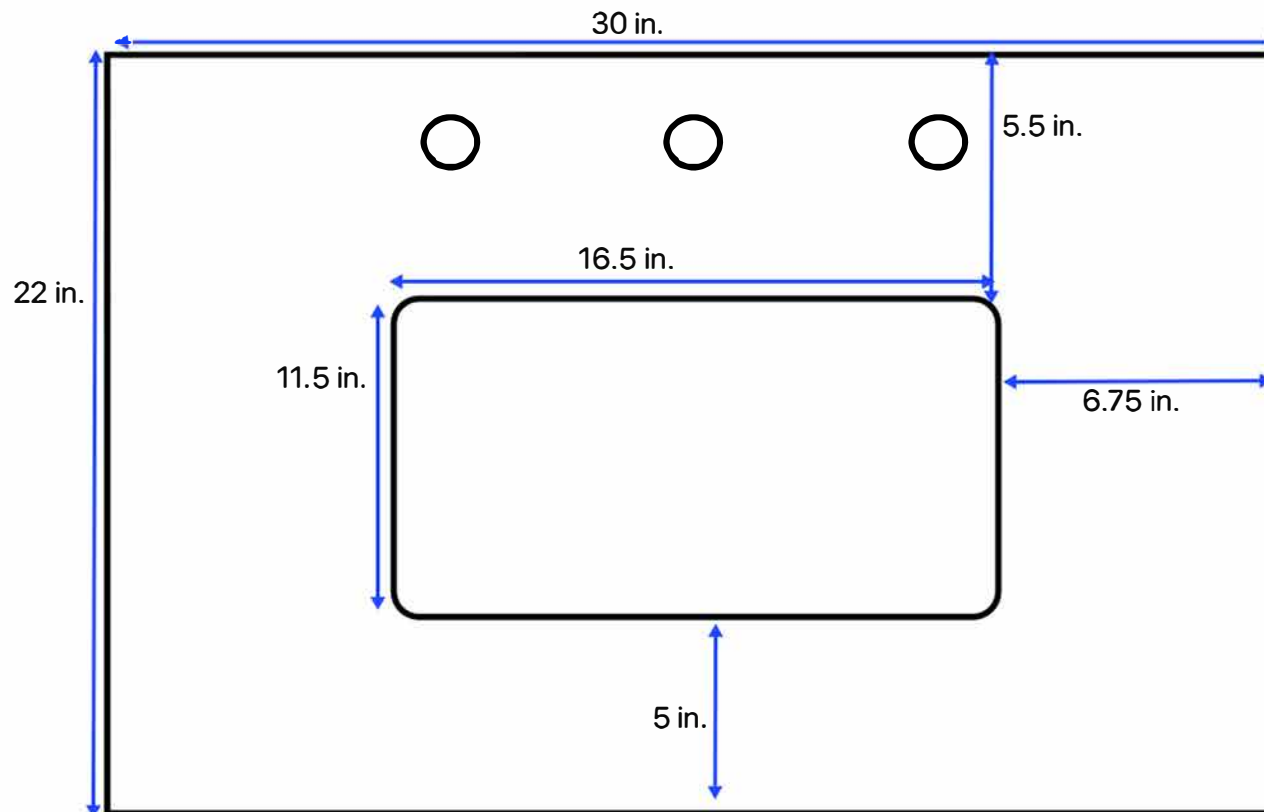

# 30-inch Vanity (Top View)

All measurements are approximate and rounded to the nearest quarter inch.  
Please allow for a slight margin of error.