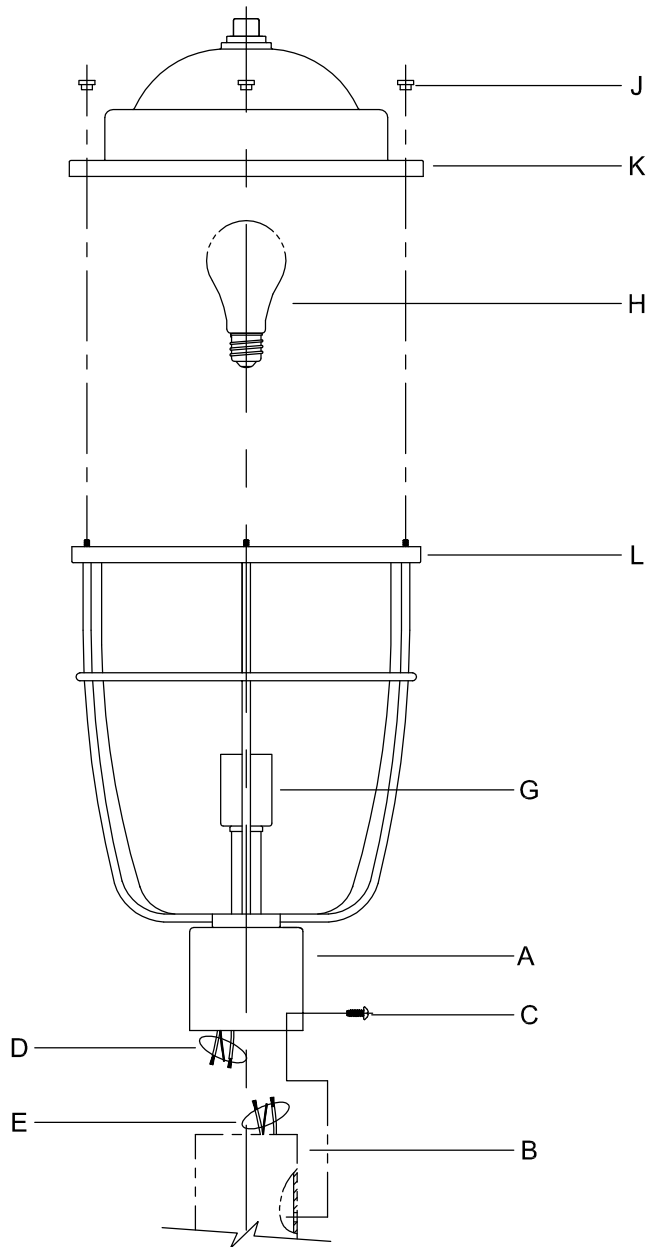

Assembly & Installation Instructions

CAUTION: Read instructions carefully and turn electricity off at main circuit breaker panel before beginning installation.

WARNING - If any Special Control Devices are used with this Fixture, Follow the Instructions Carefully to assure full compliance with N.E.C. requirements. If there are any questions, contact a Qualified Electrical Contractor.
WARNING - This product contains chemicals known to the State of California to cause cancer, birth defects and /or other reproductive harm. Thoroughly wash hands after installing, handling, cleaning, or otherwise touching this product.
CAUTION - All glass is fragile, use care when handling Glass component(s) and or Lamp(s).

ASSEMBLY STEPS:
MODE D'ASSEMBLAGE:
PASOS PARA ENSAMBLAR:

1. A → B
2. Ø (0.144)(3.6mm) → 
3. B ← A
4. Ø (0.144)(3.6mm) → 
5. D → E → 
6. C, A → B
7. H → G
8. J, K → L

**B, E, & H
 (NOT FURNISHED)
 (NON FOURNIE)
 (NO INCLUIDA)**