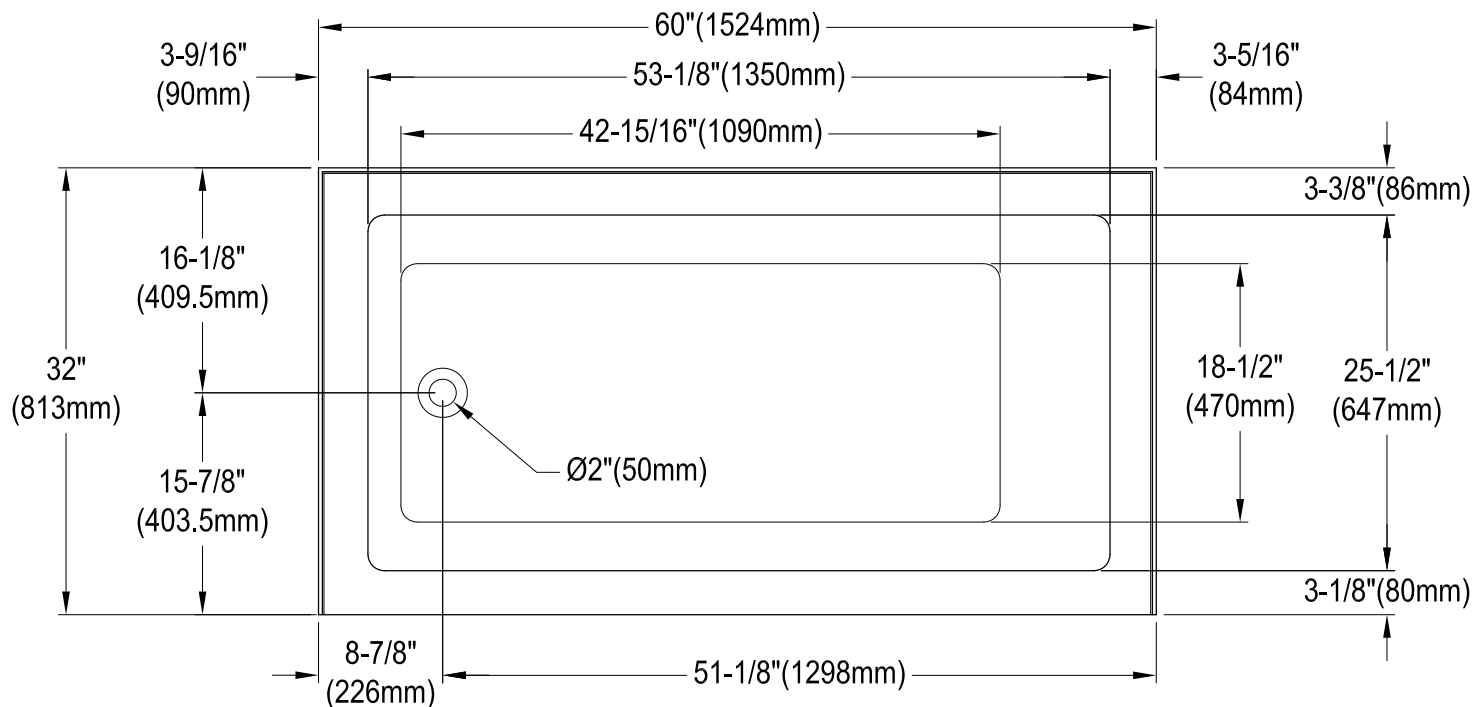

CVTAP603222L1,7,8

60" Acrylic Alcove Tub with Left Hand Drain Hole

M10 x 65 (5 pcs)

CVTAP603222L1,7,8

21" Tub Waste & Overflow with Tip Toe Drain, 20 Gauge