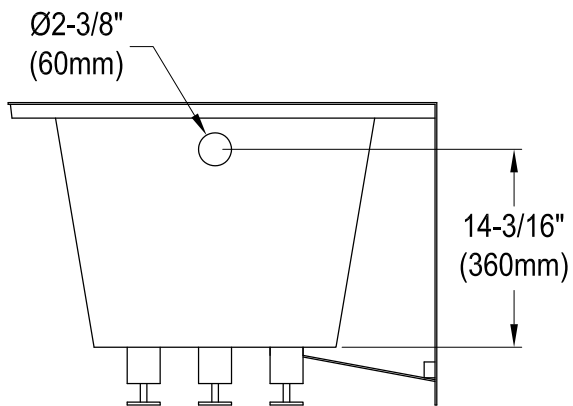

CVTAP603222L1,7,8

60" Acrylic Alcove Tub with Left Hand Drain Hole

M10 x 65 (5 pcs)

CVTAP603222L1,7,8

21" Tub Waste & Overflow with Tip Toe Drain, 20 Gauge