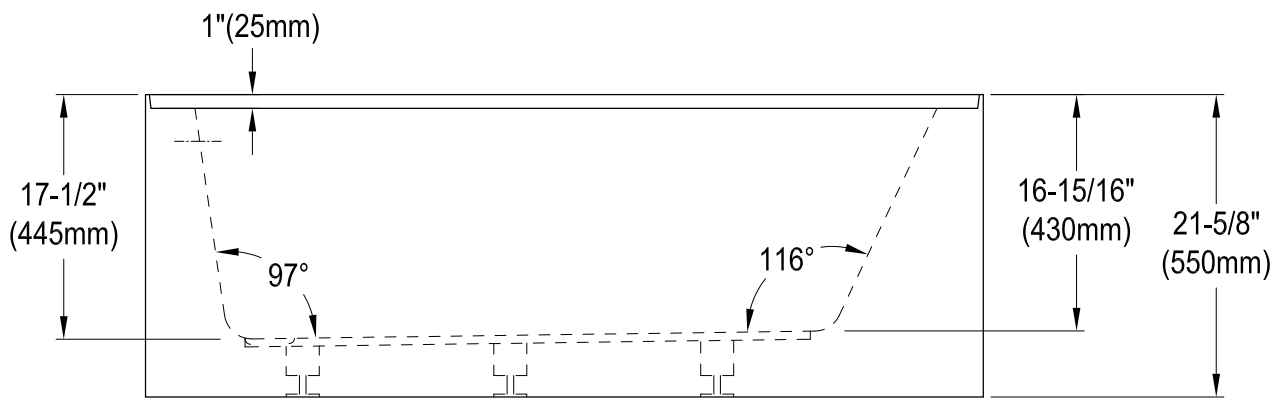

CVTAP603222L1,7,8

60" Acrylic Alcove Tub with Left Hand Drain Hole

M10 x 65 (5 pcs)

CVTAP603222L1,7,8

21" Tub Waste & Overflow with Tip Toe Drain, 20 Gauge