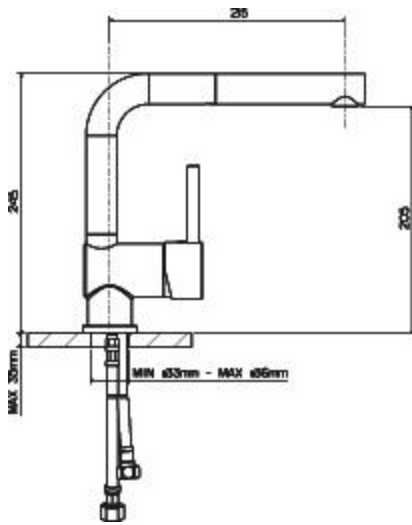

Side View

Scope of supply

- Single Lever monobloc mixer tap
- Pull-out metal tap head on a flexi hose
- Ceramic disc control

Please note:

High pressure supply only. Requires min 1.0 bar, preferred 1.5 - 2.0 bar

Heavy duty metal tap stabilising bracket, fit as required. Item No. BL467720

Height: 205

Reach: 215

Base: 50

Tap hole: ø35

BLANCO UK Limited

Tel: 01923 635200

Fax: 0800 0911608

> www.blanco.co.uk