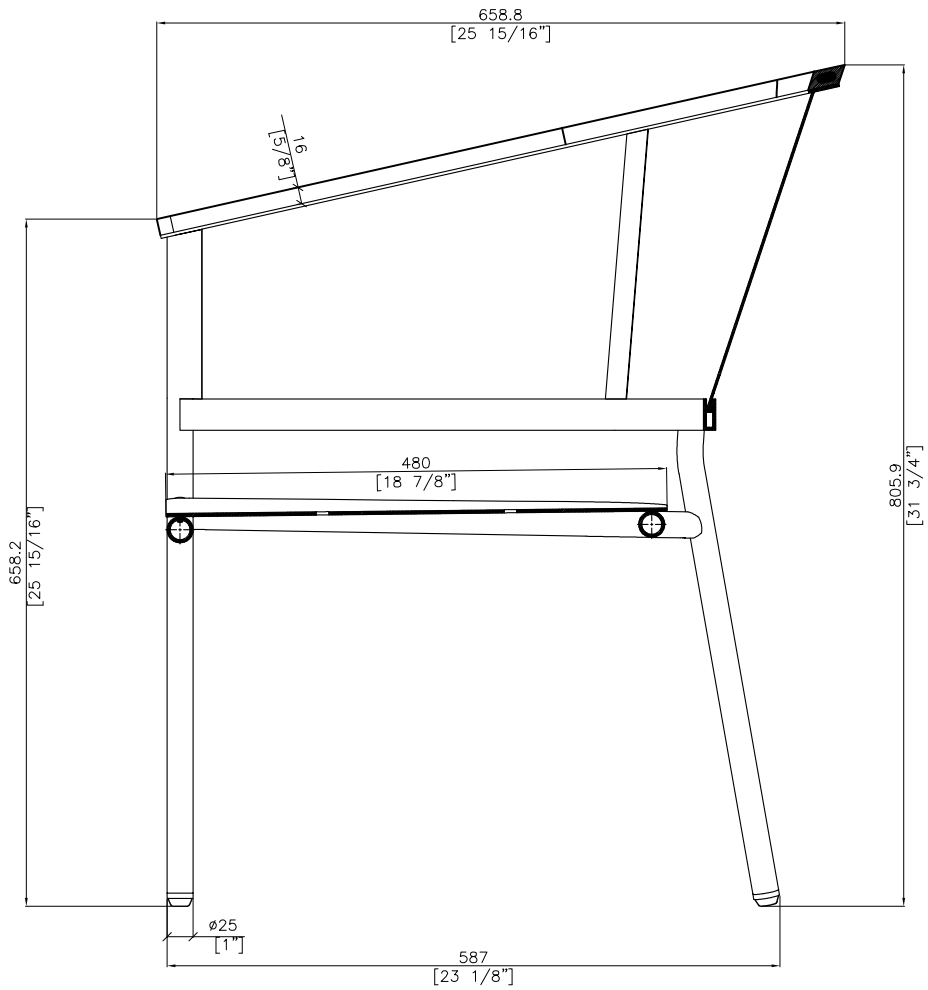

RIAD Lounge Chair

W 31" D 25 7/8" H 31 3/4"

AH 25 7/8" SH 15 7/16"

CH 2" OSH 17 7/16"

17.6 lbs

Powder coated aluminum & teak

RIAD: FRAME

White

SIDE VIEW