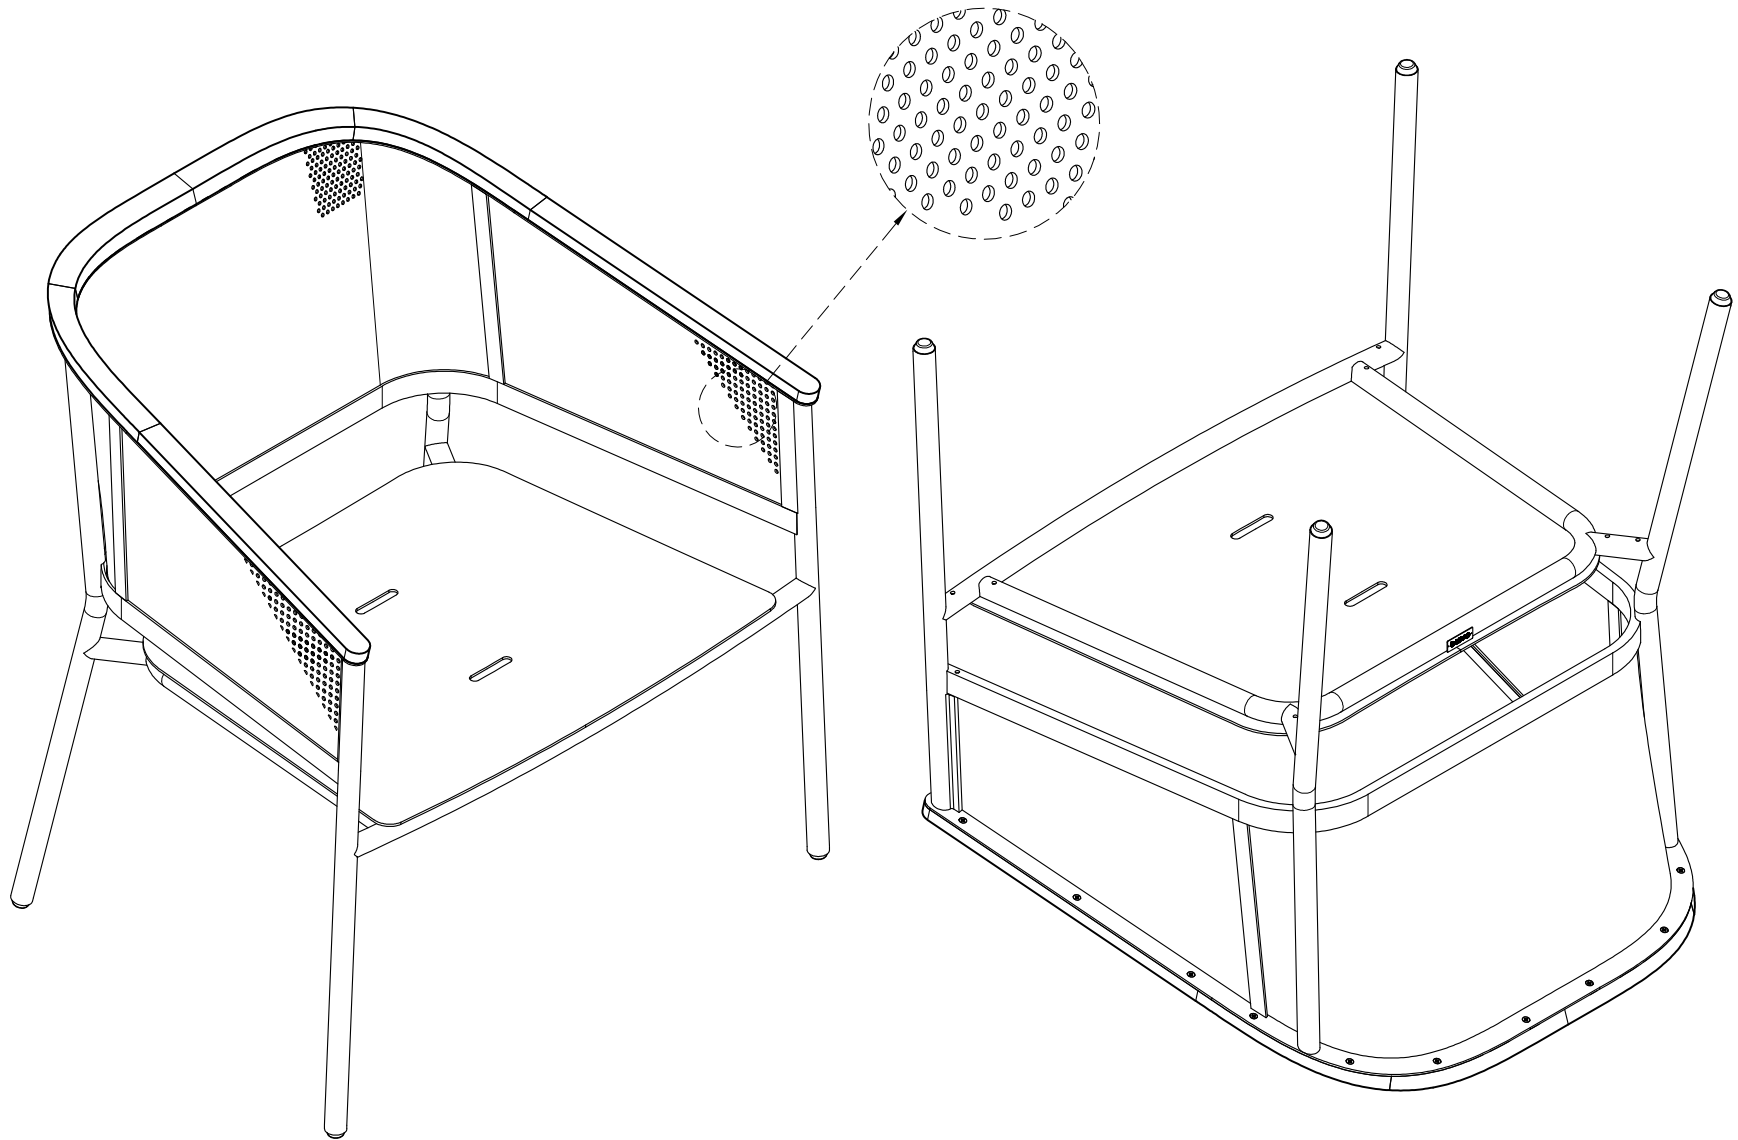

RIAD Lounge Chair

W 31" D 25 7/8" H 31 3/4"

AH 25 7/8" SH 15 7/16"

CH 2" OSH 17 7/16"

17.6 lbs

Powder coated aluminum & teak

RIAD: FRAME

White

Anthracite

RIAD: CUSHION FABRICS

Charcoal Chine

Sooty

ISO VIEW

TOP VIEW

FINISH DATE		ET
PREPAER DATE: 05-03-20	Ado	SCALE : 1:1
BEGIN DATE : 22-09-18	Ado	P. 2

FRONT VIEW

SIDE VIEW