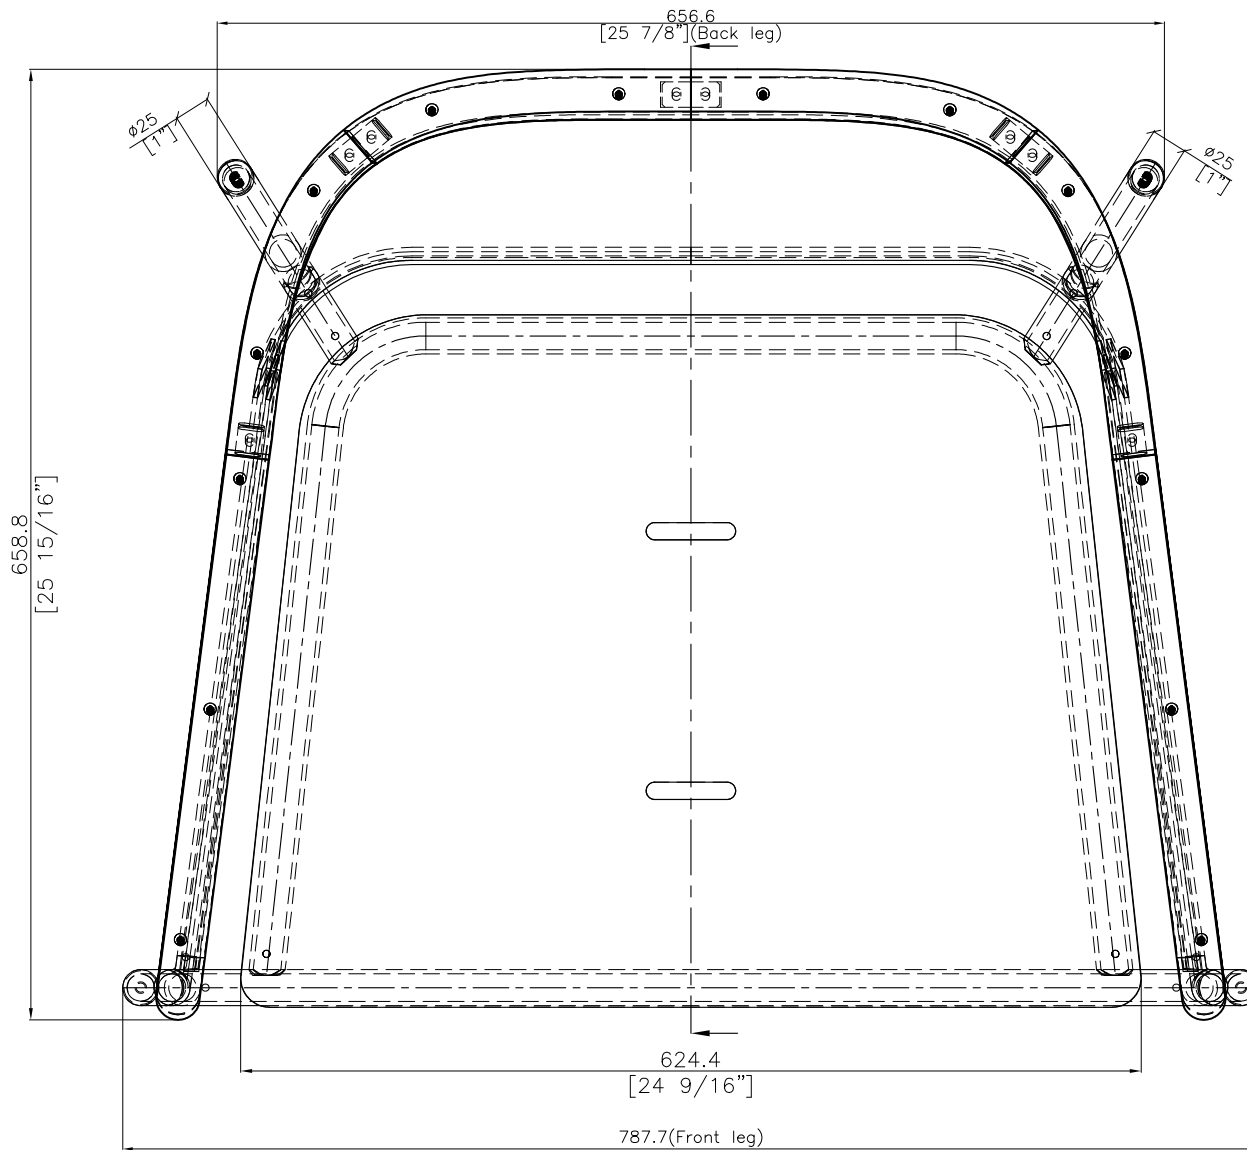

RIAD Lounge Chair

W 31" D 25 7/8" H 31 3/4"

AH 25 7/8" SH 15 7/16"

CH 2" OSH 17 7/16"

17.6 lbs

Powder coated aluminum & teak

RIAD: FRAME

White

Anthracite

RIAD: CUSHION FABRICS

Charcoal Chine

Sooty

ISO VIEW

TOP VIEW

FINISH DATE		ET
PREPAER DATE: 05-03-20	Ado	SCALE : 1:1
BEGIN DATE : 22-09-18	Ado	P. 2

FRONT VIEW

SIDE VIEW