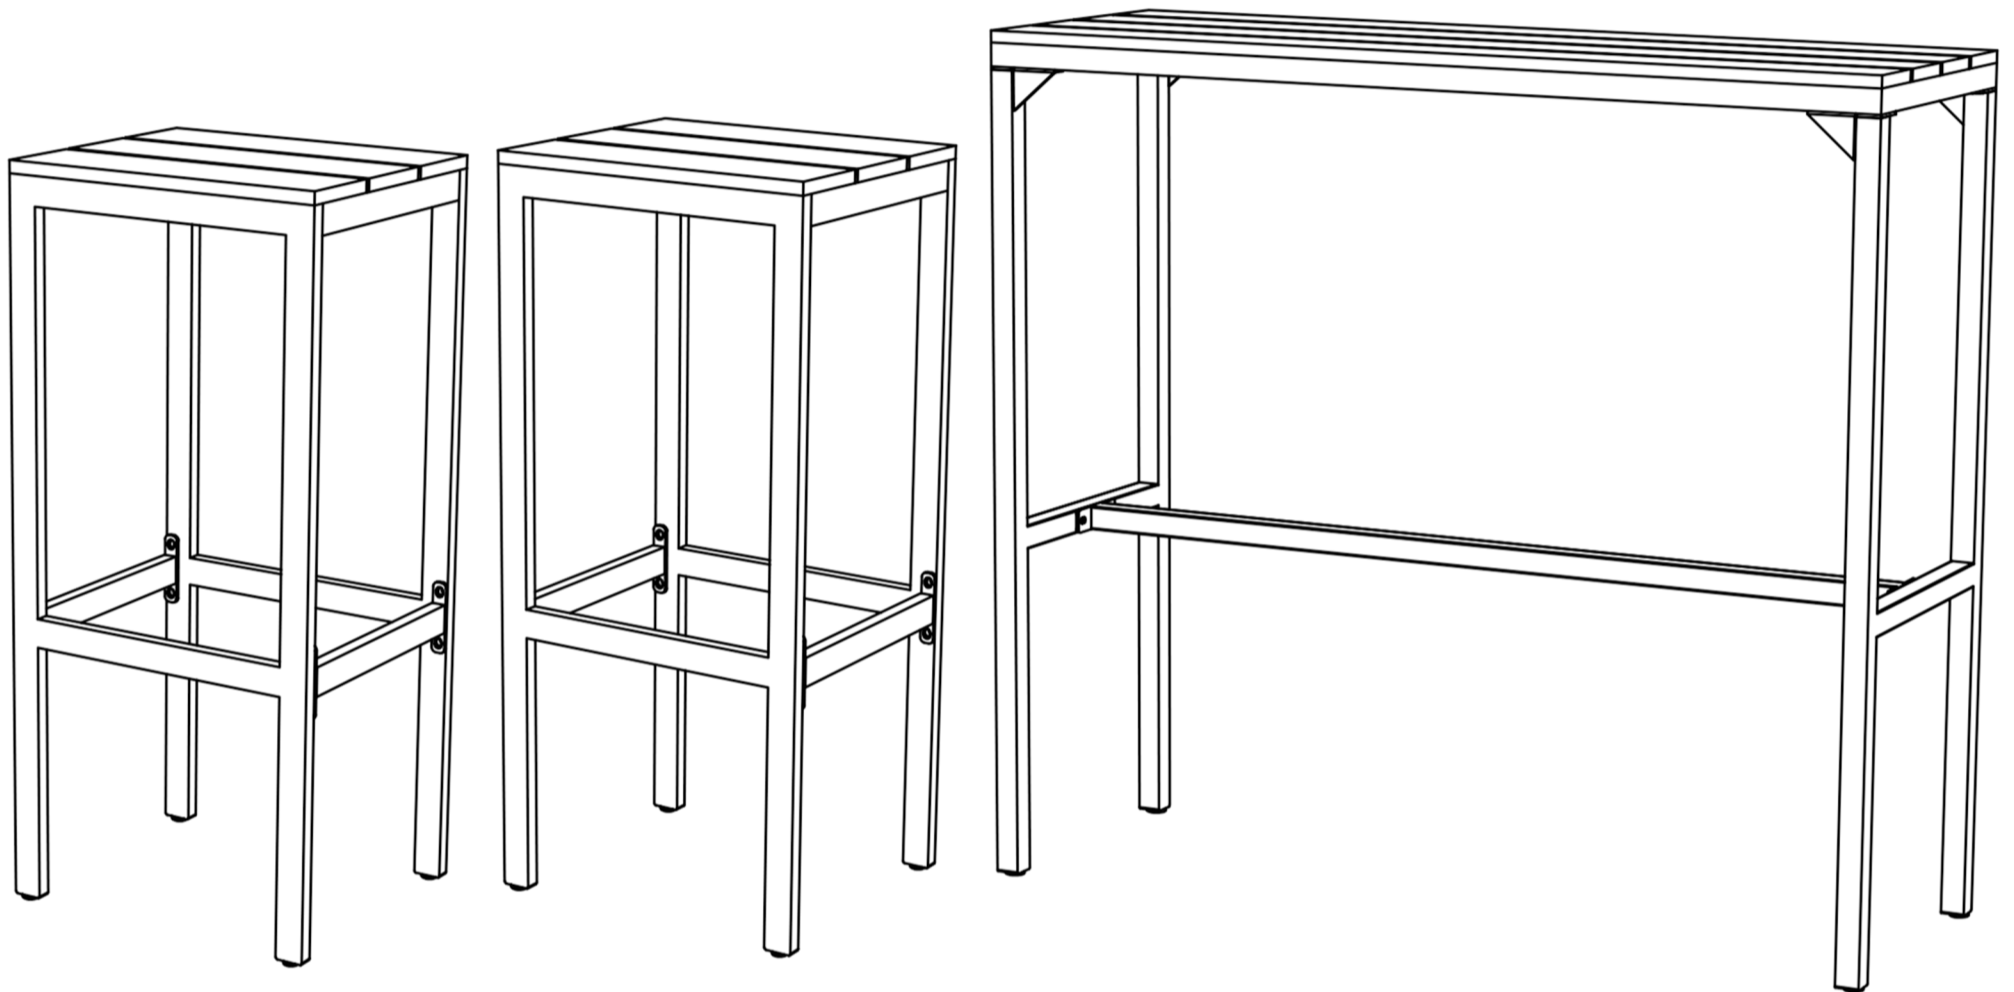

ASSEMBLY INSTRUCTIONS SS16513BR

Bar Table and Chairs Set

Attention

If there is any damage, please send us clear photos of the damaged parts as attachments. We will check and offer you the best solution soon. If there are any missing items or other issues, please feel free to contact our customer service team for assistance.

A X 2

B X 4

C X 4

D X 8

M6*25

E X 16

M6*15

F X 24