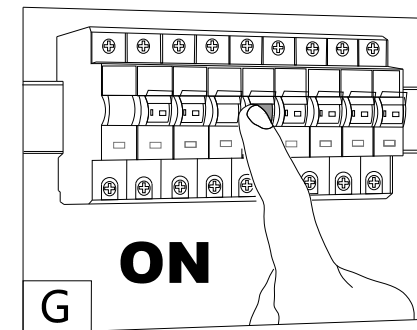

Lightsin

SKU: LI460083
Ratings: 220-240V~50/60Hz
Power: Max.40W

Turn off the switch

Turn on the switch