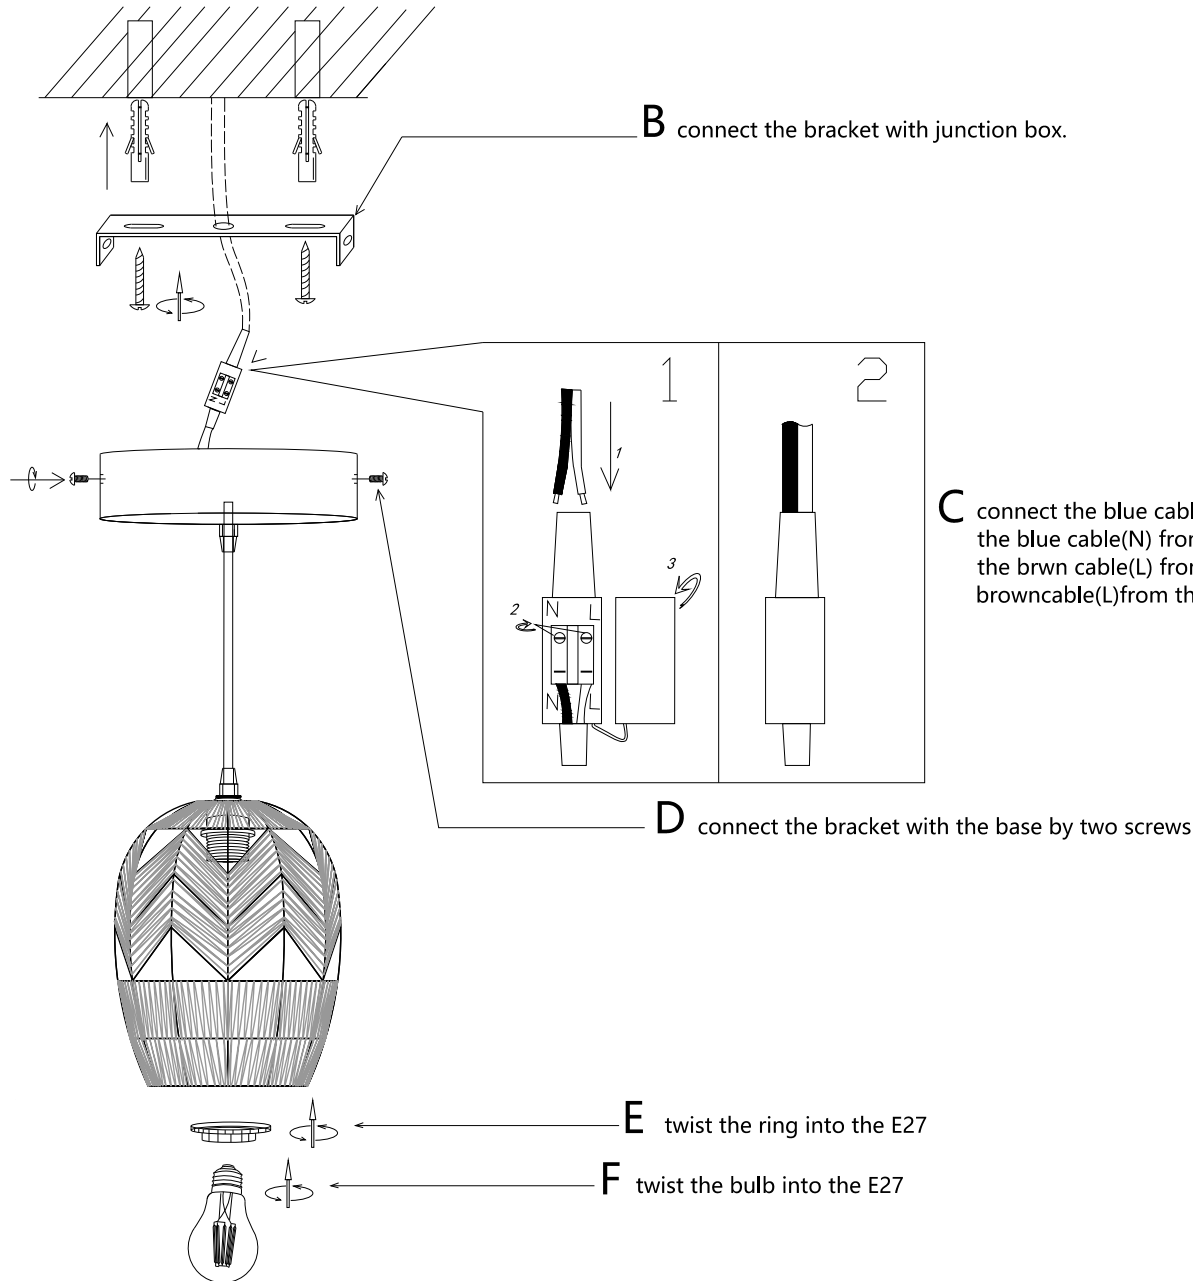

Lightsin

SKU: LI460083
Ratings: 220-240V~50/60Hz
Power: Max.40W

Turn off the switch

Turn on the switch