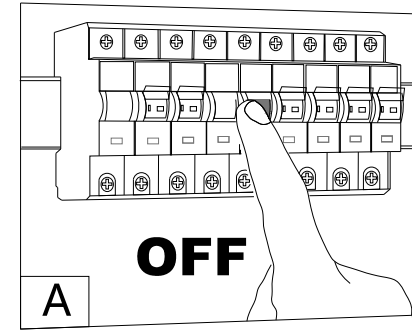

Lightsin

SKU: LI460083
Ratings: 220-240V~50/60Hz
Power: Max.40W

Turn off the switch

Turn on the switch