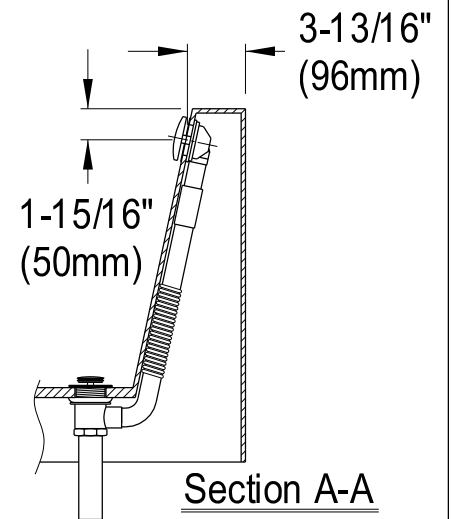

VTDE673321

67" Acrylic Tub With Overflow & Drain

M14 x 98 (4 pcs)

Section A-A

Ref# VTDE673321 | 2016-07-D