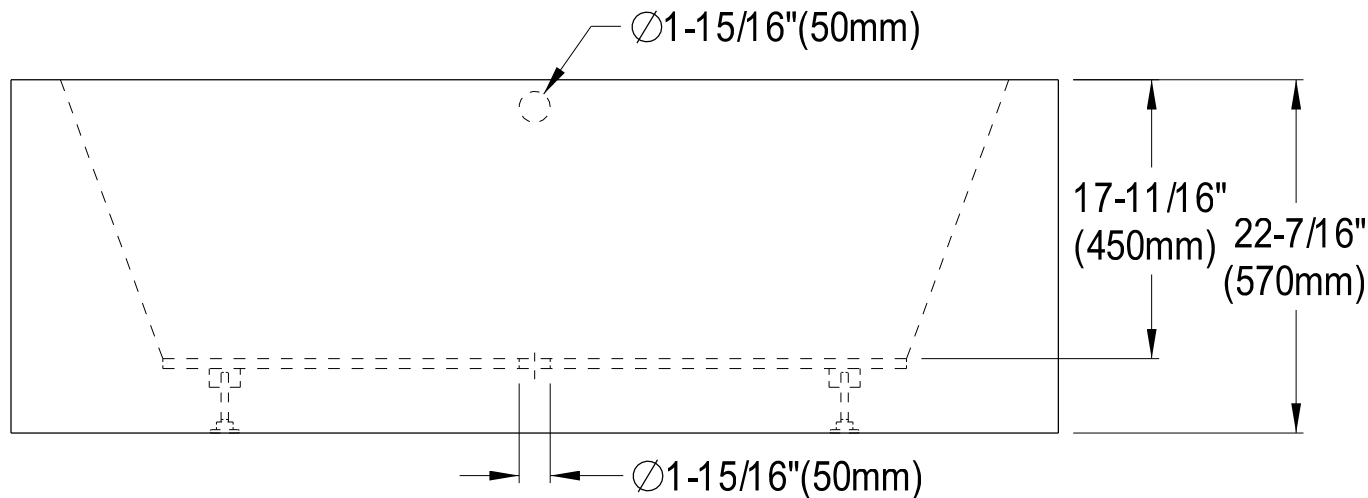

VTDE673321

67" Acrylic Tub With Overflow & Drain

M14 x 98 (4 pcs)

Section A-A

Ref# VTDE673321 | 2016-07-D