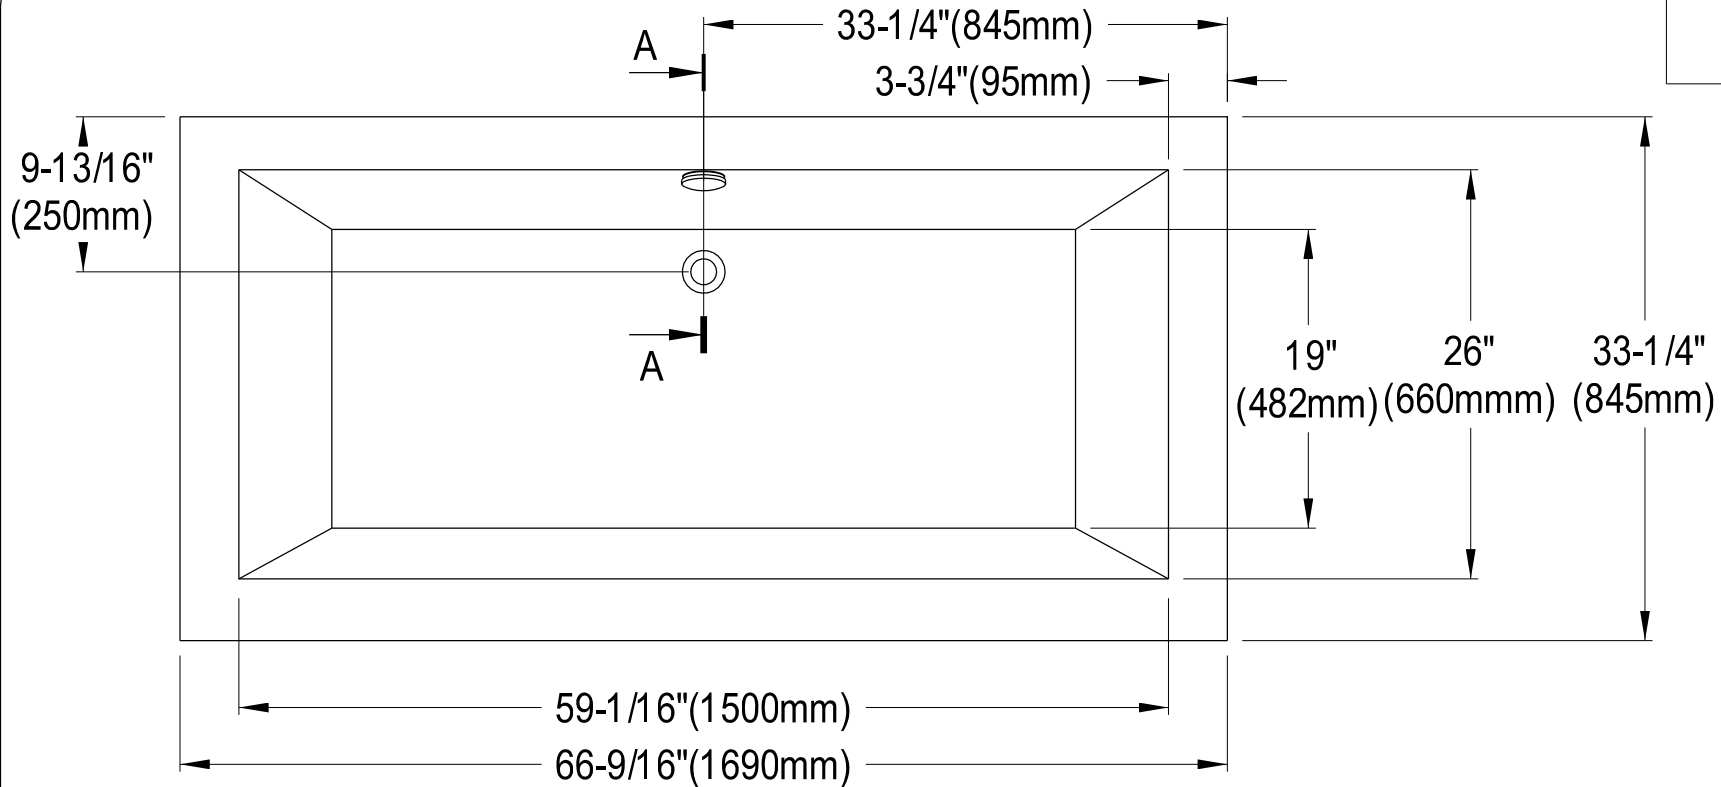

VTDE673321

67" Acrylic Tub With Overflow & Drain

M14 x 98 (4 pcs)

Section A-A

Ref# VTDE673321 | 2016-07-D