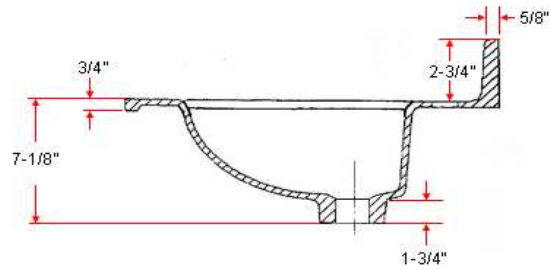

# 19" x 17" Oval Vanity Top

## Specifications

<b>Material Content:</b>	Cultured Marble
<b>Back splash:</b>	Integrated
<b>Color:</b>	Solid White / White on White / White on Bone
<b>Faucet Holes:</b>	3 holes, 4" center mount

## Dimensions