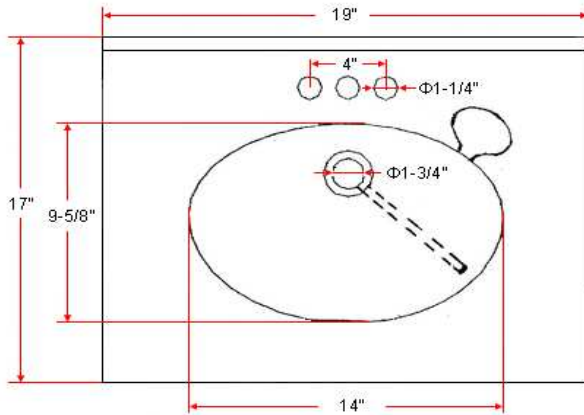

# 19" x 17" Oval Vanity Top

## Specifications

<b>Material Content:</b>	Cultured Marble
<b>Back splash:</b>	Integrated
<b>Color:</b>	Solid White / White on White / White on Bone
<b>Faucet Holes:</b>	3 holes, 4" center mount

## Dimensions