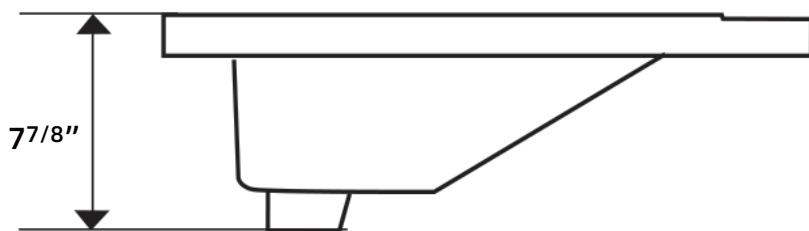

ZEAFIVE[®]

PRODUCT
INSTRUCTION
VIDEO

BATHROOM SINK DIMENSIONS

SKU NO. ZF-ADA276-H

Features:

- Sleek, seamless design
- Glazed ceramic
- Integrated overflow
- Standard 1 3/4" drain hole

MODEL No. ADA276-H

Installation:

- Wall-mounted/Countertop

Colors

- White

SIDE VIEW

TOP VIEW