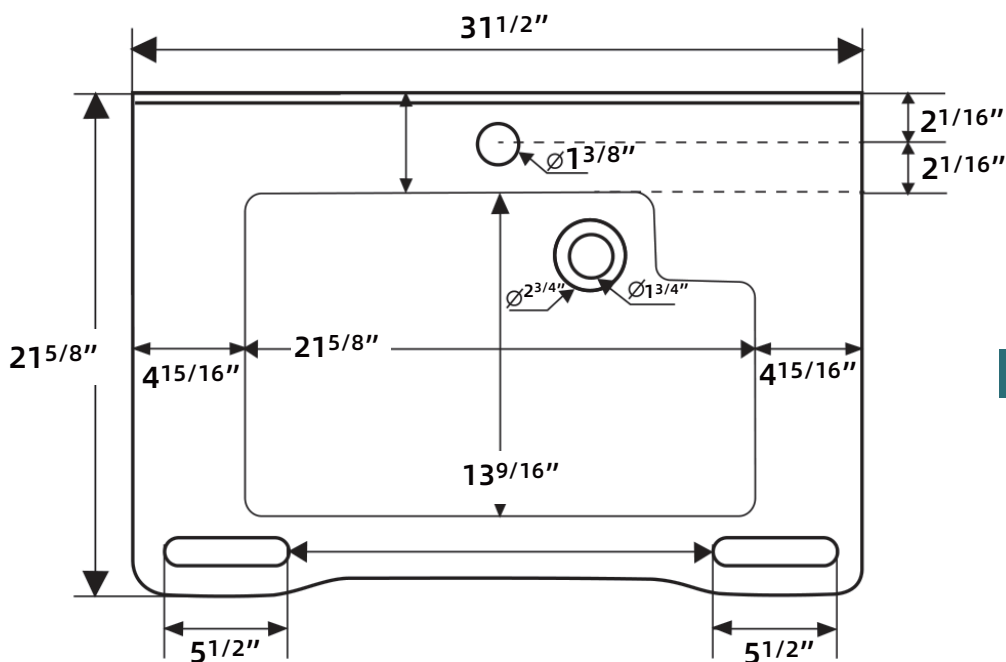

ZEAFIVE[®]

PRODUCT
INSTRUCTION
VIDEO

BATHROOM SINK DIMENSIONS

SKU NO. ZF-ADA276-H

Features:

- Sleek, seamless design
- Glazed ceramic
- Integrated overflow
- Standard 1 3/4" drain hole

MODEL No. ADA276-H

Installation:

- Wall-mounted/Countertop

Colors

- White

SIDE VIEW

TOP VIEW