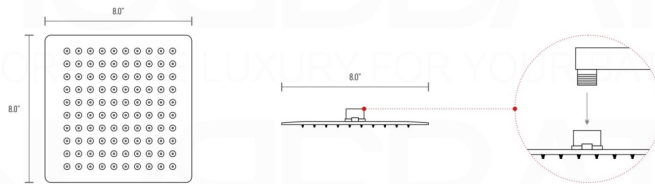

KUBEBATH
AFFORDABLE LUXURY FOR YOUR BATHROOM

PIAZZA RAIN SHOWER HEAD (ARS200)