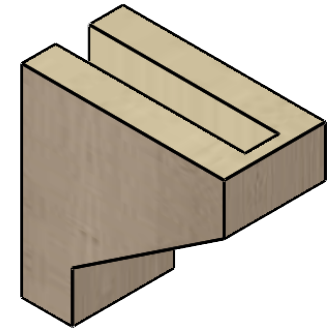

ITEM NUMBER: CORU03X06X06CLERCPR

3"W X 6"D X 6"H SERIES 1 CLASSIC CLEMMONS ROUGH CEDAR
TIMBERTHANE FAUX WOOD CORBEL, PRIMED

SIDE PROFILE

FRONT PROFILE

ISOMETRIC

EKENA MILLWORK
2300 WEST MAIN ST.
CLARKSVILLE, TX 75426
TOLL FREE: 866-607-0453
WWW.EKENAMILLWORK.COM