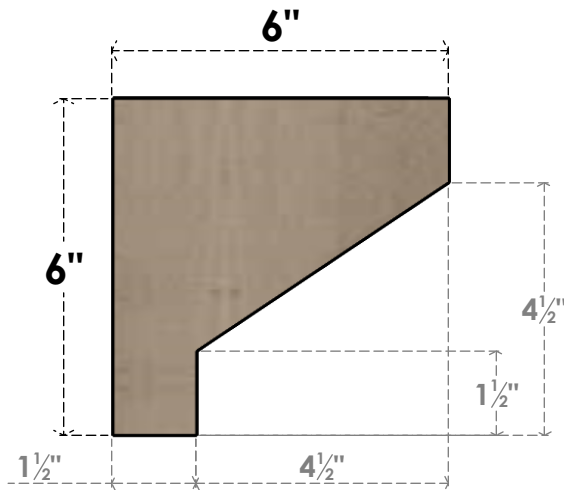

ITEM NUMBER: CORU03X06X06CLERCPR

3"W X 6"D X 6"H SERIES 1 CLASSIC CLEMMONS ROUGH CEDAR
TIMBERTHANE FAUX WOOD CORBEL, PRIMED

SIDE PROFILE

FRONT PROFILE

ISOMETRIC

EKENA MILLWORK
2300 WEST MAIN ST.
CLARKSVILLE, TX 75426
TOLL FREE: 866-607-0453
WWW.EKENAMILLWORK.COM

NOTES

1. INSTALLATION TO BE COMPLETED IN ACCORDANCE WITH MANUFACTURER'S SPECIFICATIONS.
2. DRAWING MAY NOT BE TO SCALE
3. THIS DRAWING IS INTENDED FOR DESIGN AND PLANNING PURPOSES ONLY.
4. ALL INFORMATION CONTAINED HEREIN WAS CURRENT AT THE TIME OF DEVELOPMENT BUT MUST BE REVIEWED AND APPROVED BY THE PRODUCT MANUFACTURER TO BE CONSIDERED ACCURATE.
5. TIMBERTHANE ARCHITECTURAL PRODUCTS ARE MADE FROM HIGH DENSITY URETHANE AND COME FACTORY PRIMED