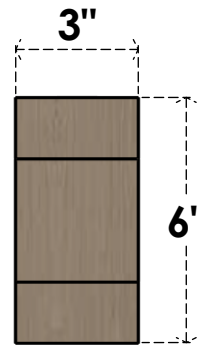

ITEM NUMBER: CORU03X06X06CLERCPR

3"W X 6"D X 6"H SERIES 1 CLASSIC CLEMMONS ROUGH CEDAR
TIMBERTHANE FAUX WOOD CORBEL, PRIMED

SIDE PROFILE

FRONT PROFILE

ISOMETRIC

EKENA MILLWORK
2300 WEST MAIN ST.
CLARKSVILLE, TX 75426
TOLL FREE: 866-607-0453
WWW.EKENAMILLWORK.COM