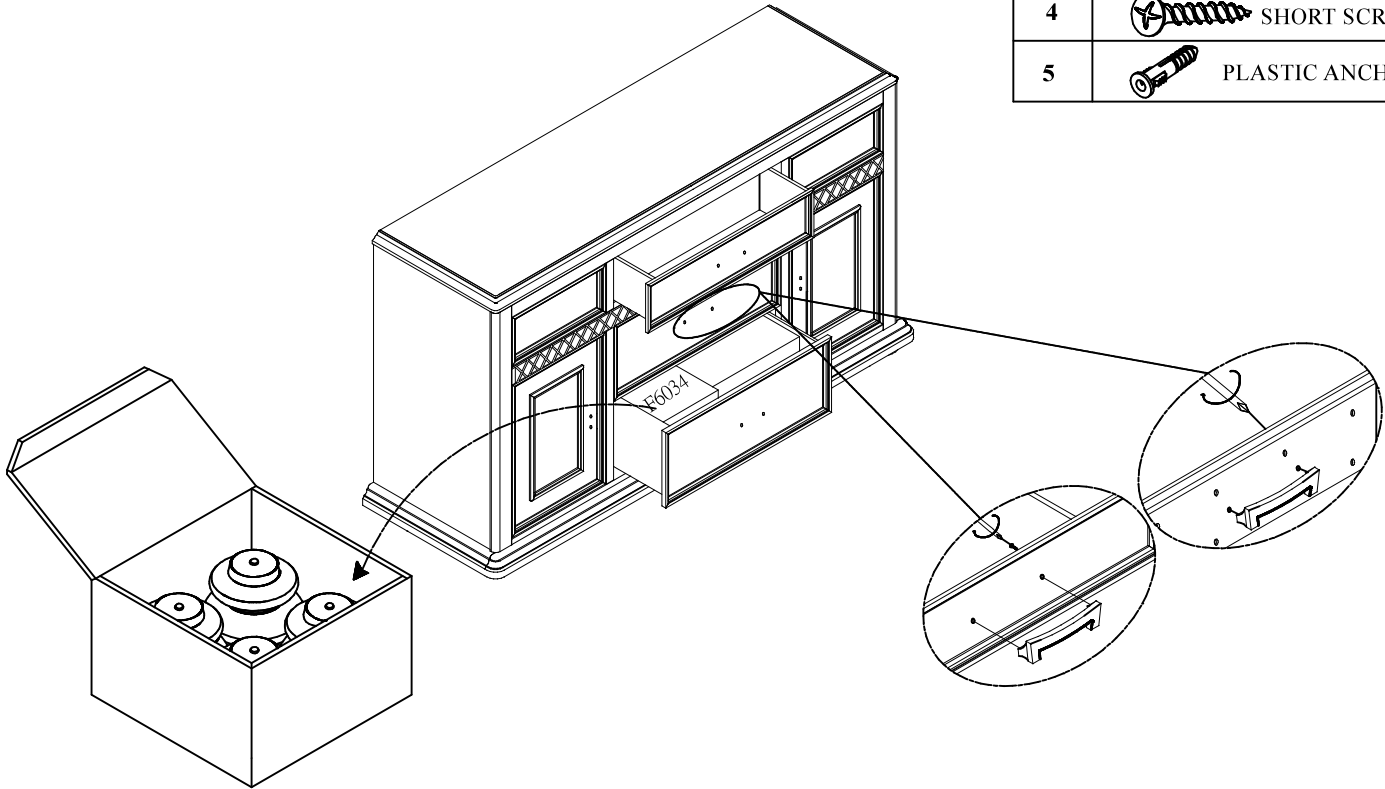

ASSEMBLY INSTRUCTIONS

Dimensions : 57"L x 18"W x 36"H

Description : SERVER

No	LIST OF PARTS	Q'TY
1	LEG 	4pcs

NO	FIGURE	DESCRIPTION	QTY
1		L-BRACKET	2PCS
2		CABLE TIE	1PC
3		LONG SCREW	1PC
4		SHORT SCREW	1PC
5		PLASTIC ANCHOR	1PC

Step 1

Step 2