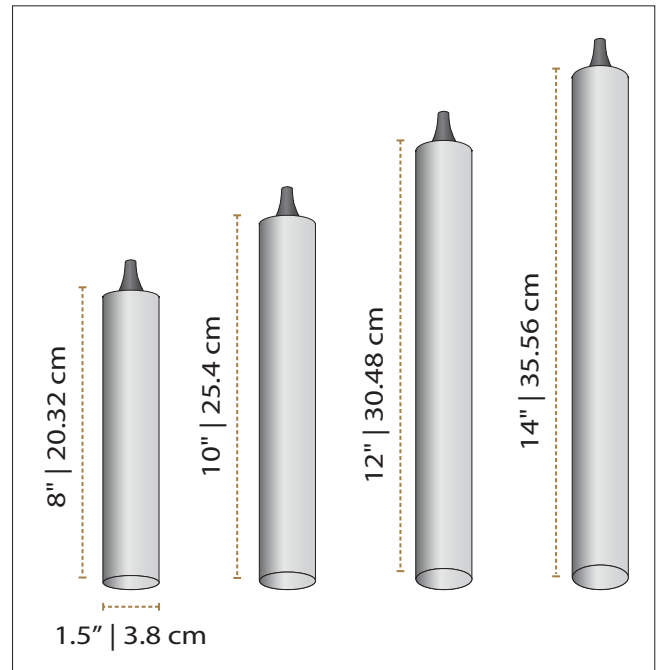

# GALILEE

*Lighting*

**RAINFALL**  
 CXYT1005  
 25 LIGHTS  
 144" Height

**Specs**

26" Round Canopy

PENDANT QTY	SIZE	COLOR
5	14"	White or Grey
6	12"	White or Grey
7	10"	White or Grey
7	8"	White or Grey

**Bulbs**

# GALILEE *Lighting*

**RAINFALL**  
CXYT1005  
25 LIGHTS  
**120" Height**

# GALILEE *Lighting*

**RAINFALL**  
CXYT1005  
25 LIGHTS  
96" Height

## Specs

26" Round Canopy

PENDANT QTY	SIZE	COLOR
5	14"	White or Grey
6	12"	White or Grey
7	10"	White or Grey
7	8"	White or Grey