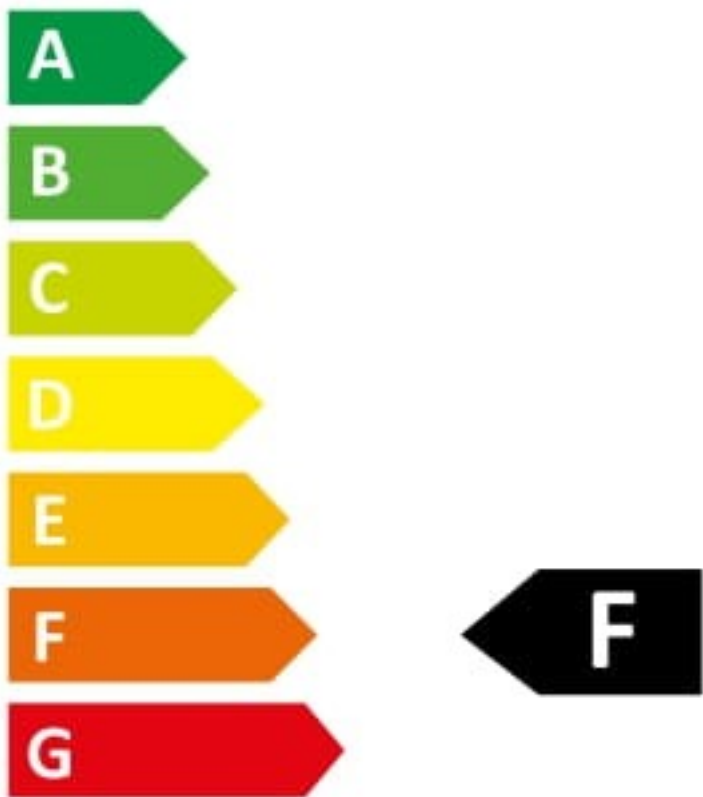

**Volani Lighting**

1882467.06.WW

---

---

**6**  
kWh/1000h

2019/2015