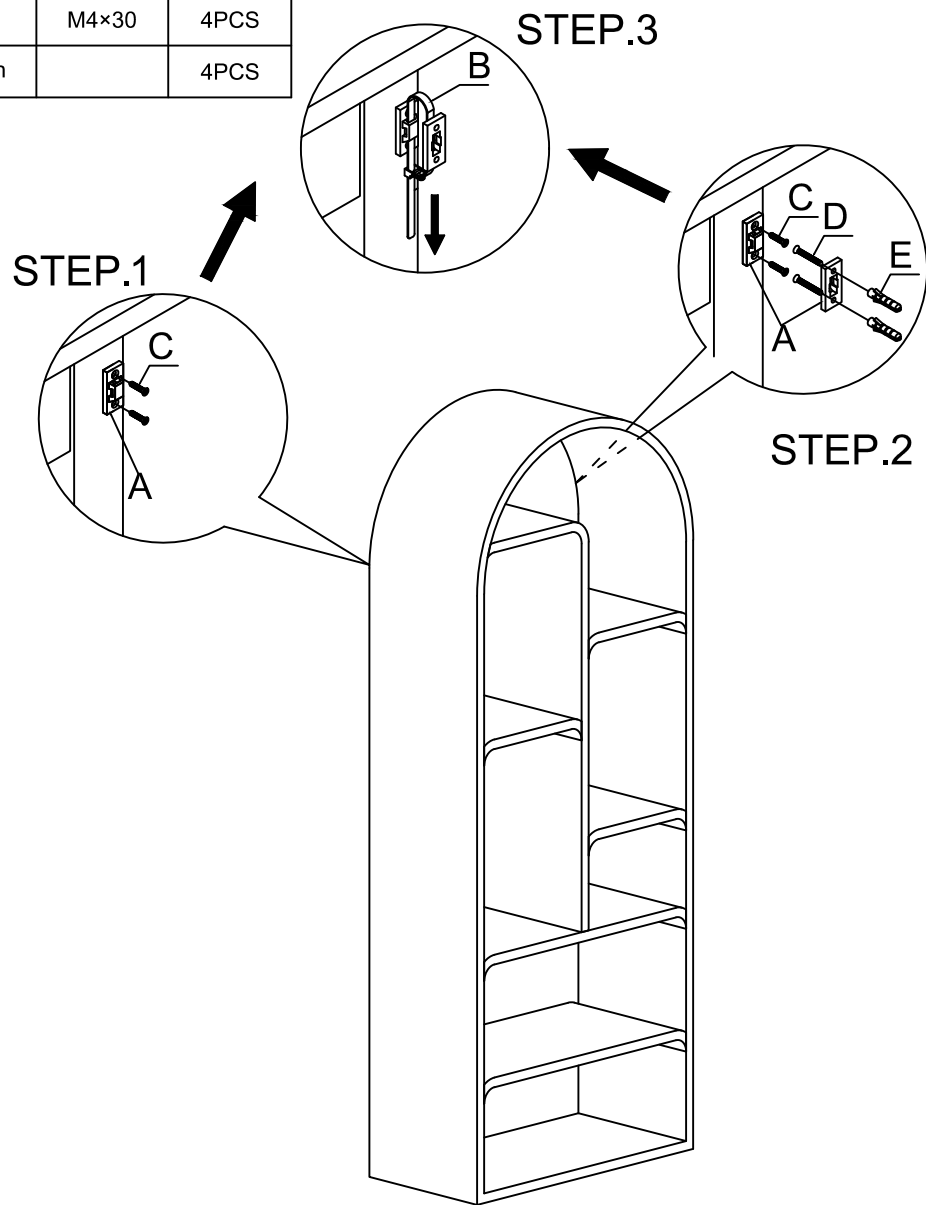

ASSEMBLY INSTRUCTION

ITEM NO. :

NO.	ITEM	DESCRIPTION	SPEC.	QTY
A		Anti-tip		4PCS
B		Cable tie		2PCS
C		Screw	M4×20	4PCS
D		Screw	M4×30	4PCS
E		Plastic expansion		4PCS

Assemble with the wall in case it tips over.

STEP.1

STEP.2

STEP.3