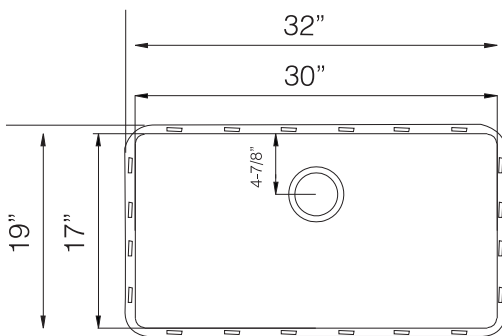

TOPZERO®

TURIN TZ C763

Seamless Edge Stainless Steel Sink

GENERAL

Fine quality sink bowls formed of 18 gauge BA 304 18/10 nickel bearing stainless steel.

DESIGN FEATURES

Bowl Depth : 10"
Finish : Soft Satin Finish
Underside : Sound absorbing pads and special paint
Drain Opening : 3-1/2"
Corner Radius : R10 mm (3/8")

OPTIONAL ACCESSORIES

Stainless Steel Bottom Grid GR 763
Bamboo Cutting Board CBS 49
Stainless Steel Drying Rack DR 495

SINK DIMENSIONS (INCHES)

INSTALLATION PROFILE*

SPECIFICATIONS

Patented in USA and Canada; Foreign Patents Pending

Recommended Cabinet Size 36"

Watch the TopZero Sink
Installation video on [YouTube](#)

follow / like us @

SPCC763TZ rev01