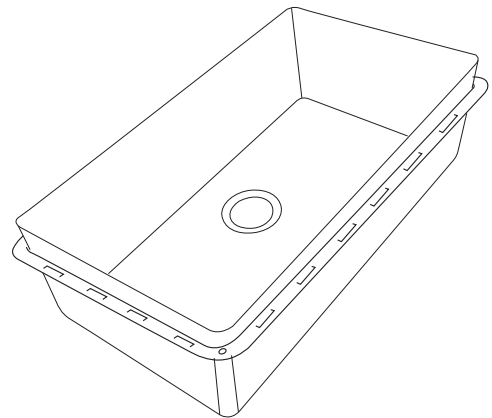

TOPZERO®

TURIN TZ C763

Seamless Edge Stainless Steel Sink

GENERAL

Fine quality sink bowls formed of 18 gauge BA 304 18/10 nickel bearing stainless steel.

DESIGN FEATURES

Bowl Depth : 10"
Finish : Soft Satin Finish
Underside : Sound absorbing pads and special paint
Drain Opening : 3-1/2"
Corner Radius : R10 mm (3/8")

OPTIONAL ACCESSORIES

Stainless Steel Bottom Grid GR 763
Bamboo Cutting Board CBS 49
Stainless Steel Drying Rack DR 495

SINK DIMENSIONS (INCHES)

INSTALLATION PROFILE*

SPECIFICATIONS

Patented in USA and Canada; Foreign Patents Pending

Recommended Cabinet Size 36"

Watch the TopZero Sink
Installation video on [YouTube](#)

follow / like us @

SPCC763TZ rev01