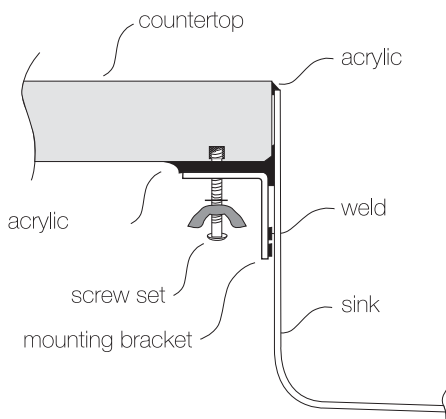

TOPZERO®

TURIN TZ C763

Seamless Edge Stainless Steel Sink

GENERAL

Fine quality sink bowls formed of 18 gauge BA 304 18/10 nickel bearing stainless steel.

DESIGN FEATURES

Bowl Depth : 10"
Finish : Soft Satin Finish
Underside : Sound absorbing pads and special paint
Drain Opening : 3-1/2"
Corner Radius : R10 mm (3/8")

OPTIONAL ACCESSORIES

Stainless Steel Bottom Grid GR 763
Bamboo Cutting Board CBS 49
Stainless Steel Drying Rack DR 495

SINK DIMENSIONS (INCHES)

INSTALLATION PROFILE*

SPECIFICATIONS

Patented in USA and Canada; Foreign Patents Pending

Recommended Cabinet Size 36"

Watch the TopZero Sink
Installation video on [YouTube](#)

follow / like us @

SPCC763TZ rev01