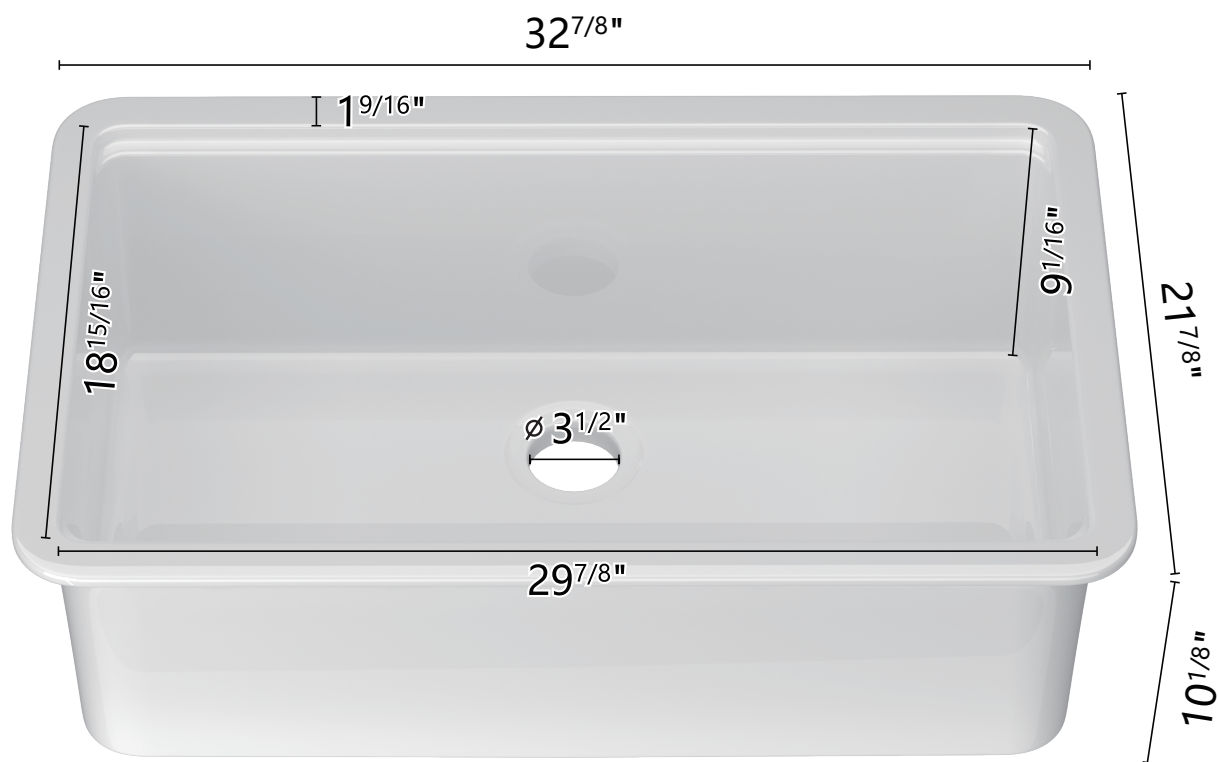

DIMENSION DETAILS

SINK

PRODUCT
INSTRUCTION
VIDEO

33×22×10inch SINGLE SINK

PRODUCT SIZE

KINDLY ATTENTION: To present a perfect installation, please measure the actual sink size for the cutout and trace for the countertop. Do not cut the countertop until you receive the sink. Because this fireclay sink size may vary in size by up to 1/4 inch during the high-temperature firing production.