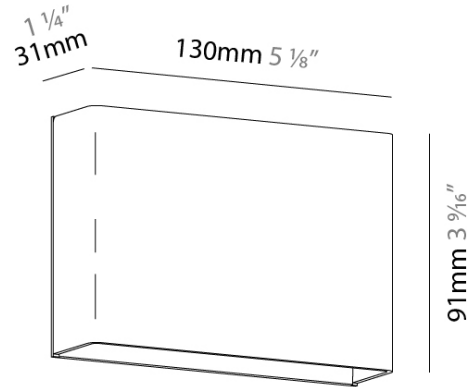

O-TEL SURFACE

D93251-MBQ

YOUR SELECTED OPTIONS

Finish Options: Matte Black Lacquer

GENERAL

Series: O-Tel _____
Brand: Milan _____
Division: Design _____
Mounting Type: Surface _____
Mounting Location: Wall _____
Subcategory: Wall Effect _____

PHYSICAL

Shape: Rectangle _____
Length (mm): 130 _____
Length (in): 5 1/8 _____
Height (mm): 91 _____
Depth (mm): 31 _____
Height (in): 3 9/16 _____
Depth (in): 1 1/4 _____
Light Distribution: Direct / Indirect _____
Fixture Finish: MBQ / MWL _____
Fixture Material: Stamped Steel _____

ELECTRICAL

Number of Lamps: 1 _____
Lamp Type: LED Retrofit _____
Lamp Shape: T4 _____
Bulb Included: Bulb Not Included _____
Max. Wattage Per Lamp (W): 4.7 _____
Lamp Base: G9 _____
Input Voltage (V): 120 _____
Lamp Voltage (V): 120 _____

RATINGS AND CERTIFICATIONS

Certified By: Certified for North American Standards _____
IP rating: IP20 _____