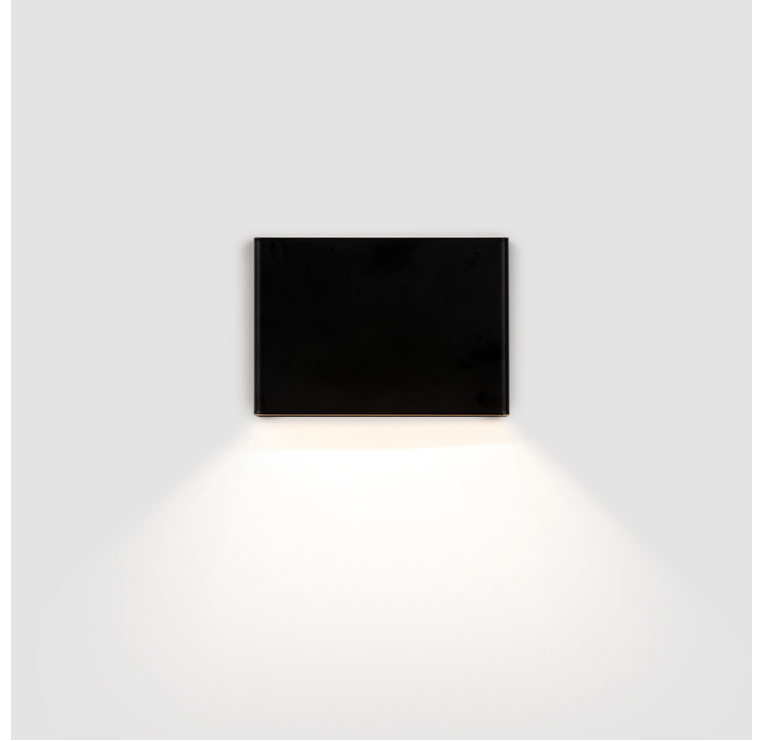

O-TEL SURFACE

D93251-MBQ

YOUR SELECTED OPTIONS

Finish Options: Matte Black Lacquer

GENERAL

Series: O-Tel _____
Brand: Milan _____
Division: Design _____
Mounting Type: Surface _____
Mounting Location: Wall _____
Subcategory: Wall Effect _____

PHYSICAL

Shape: Rectangle _____
Length (mm): 130 _____
Length (in): 5 1/8 _____
Height (mm): 91 _____
Depth (mm): 31 _____
Height (in): 3 9/16 _____
Depth (in): 1 1/4 _____
Light Distribution: Direct / Indirect _____
Fixture Finish: MBQ / MWL _____
Fixture Material: Stamped Steel _____

ELECTRICAL

Number of Lamps: 1 _____
Lamp Type: LED Retrofit _____
Lamp Shape: T4 _____
Bulb Included: Bulb Not Included _____
Max. Wattage Per Lamp (W): 4.7 _____
Lamp Base: G9 _____
Input Voltage (V): 120 _____
Lamp Voltage (V): 120 _____

RATINGS AND CERTIFICATIONS

Certified By: Certified for North American Standards _____
IP rating: IP20 _____