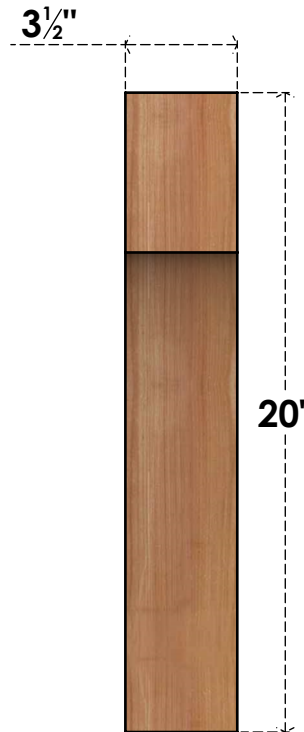

BRC04X08X20WTLOOSWR

3 1/2"W X 8"D X 20"H WESTLAKE SMOOTH BRACE, WESTERN RED CEDAR

SIDE

FRONT

EKENA MILLWORK
 2300 WEST MAIN ST.
 CLARKSVILLE, TX 75426
 TOLL FREE: 866-607-0453
 WWW.EKENAMILLWORK.COM

NOTES

1. INSTALLATION TO BE COMPLETED IN ACCORDANCE WITH MANUFACTURER'S SPECIFICATIONS.
2. DRAWING MAY NOT BE TO SCALE
3. THIS DRAWING IS INTENDED FOR DESIGN AND PLANNING PURPOSES ONLY.
4. ALL INFORMATION CONTAINED HEREIN WAS CURRENT AT THE TIME OF DEVELOPMENT BUT MUST BE REVIEWED AND APPROVED BY THE PRODUCT MANUFACTURER TO BE CONSIDERED ACCURATE.
5. PRODUCTS ARE NOT KILN DRIED. THIS ITEM IS UNIQUE AND WILL CONTAIN THE NATURAL VARIATIONS THAT THE WOOD SPECIES OFFERS. THIS MAY RESULT IN VARIATIONS UP TO 1/4"