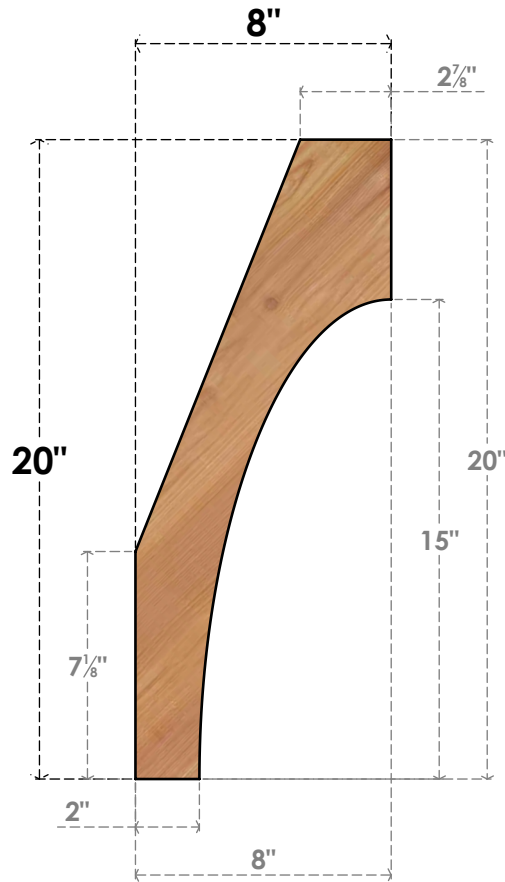

BRC04X08X20WTLOOSWR

3 1/2"W X 8"D X 20"H WESTLAKE SMOOTH BRACE, WESTERN RED CEDAR

SIDE

FRONT

EKENA MILLWORK
 2300 WEST MAIN ST.
 CLARKSVILLE, TX 75426
 TOLL FREE: 866-607-0453
 WWW.EKENAMILLWORK.COM

NOTES

1. INSTALLATION TO BE COMPLETED IN ACCORDANCE WITH MANUFACTURER'S SPECIFICATIONS.
2. DRAWING MAY NOT BE TO SCALE
3. THIS DRAWING IS INTENDED FOR DESIGN AND PLANNING PURPOSES ONLY.
4. ALL INFORMATION CONTAINED HEREIN WAS CURRENT AT THE TIME OF DEVELOPMENT BUT MUST BE REVIEWED AND APPROVED BY THE PRODUCT MANUFACTURER TO BE CONSIDERED ACCURATE.
5. PRODUCTS ARE NOT KILN DRIED. THIS ITEM IS UNIQUE AND WILL CONTAIN THE NATURAL VARIATIONS THAT THE WOOD SPECIES OFFERS. THIS MAY RESULT IN VARIATIONS UP TO 1/4"