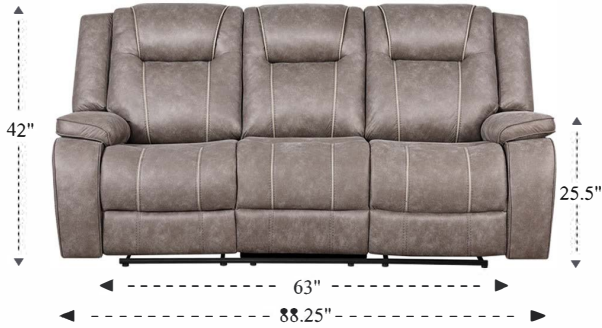

Reclining Sofa

Overall Dimensions	88.25" x 44" x 42"
Overall Width	88.25"
Overall Depth	44"
Overall Height	42"
Overall Weight	235.4 lbs.
Fully Reclined	67.5"
Distance from Wall	3"
Back of Seat to end of Chaise	40"
Leg Height (Distance from Foot Rest to Floor in Full Recline)	23.5"
Head Height (Distance from Headrest to Floor in Full Recline)	34"

Seat Width	21"
Seat Depth	22"
Seat Height	20"
Arm Width	12.5"
Arm Depth	20"
Arm Height	25.5"
Back Width	28"
Back Height	26"
Headrest Extended from Back	--