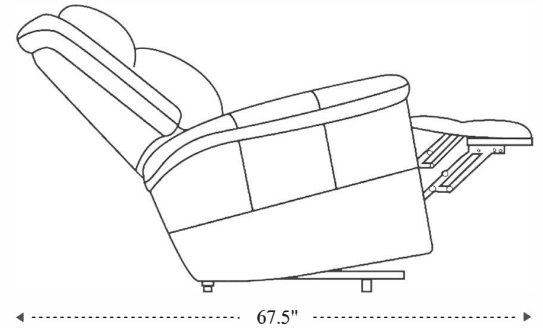

Reclining Sofa

Overall Dimensions	88.25" x 44" x 42"
Overall Width	88.25"
Overall Depth	44"
Overall Height	42"
Overall Weight	235.4 lbs.
Fully Reclined	67.5"
Distance from Wall	3"
Back of Seat to end of Chaise	40"
Leg Height (Distance from Foot Rest to Floor in Full Recline)	23.5"
Head Height (Distance from Headrest to Floor in Full Recline)	34"

Seat Width	21"
Seat Depth	22"
Seat Height	20"
Arm Width	12.5"
Arm Depth	20"
Arm Height	25.5"
Back Width	28"
Back Height	26"
Headrest Extended from Back	--