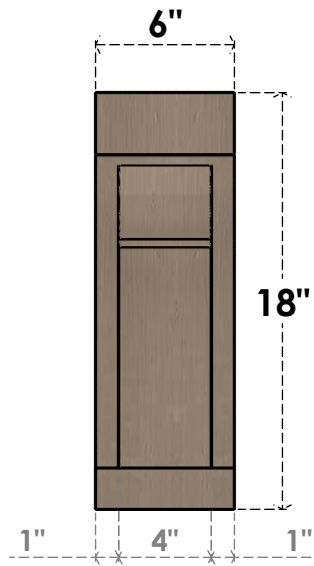

# ITEM NUMBER: CORU06X12X18VIORCPR

6"W X 12"D X 18"H SERIES 2 CLASSIC VIOLA ROUGH CEDAR TIMBERTHANE  
FAUX WOOD CORBEL, PRIMED

**SIDE PROFILE**

**FRONT PROFILE**

**ISOMETRIC**

EKENA MILLWORK  
2300 WEST MAIN ST.  
CLARKSVILLE, TX 75426  
TOLL FREE: 866-607-0453  
WWW.EKENAMILLWORK.COM

NOTES

1. INSTALLATION TO BE COMPLETED IN ACCORDANCE WITH MANUFACTURER'S SPECIFICATIONS.
2. DRAWING MAY NOT BE TO SCALE
3. THIS DRAWING IS INTENDED FOR DESIGN AND PLANNING PURPOSES ONLY.
4. ALL INFORMATION CONTAINED HEREIN WAS CURRENT AT THE TIME OF DEVELOPMENT BUT MUST BE REVIEWED AND APPROVED BY THE PRODUCT MANUFACTURER TO BE CONSIDERED ACCURATE.
5. TIMBERTHANE ARCHITECTURAL PRODUCTS ARE MADE FROM HIGH DENSITY URETHANE AND COME FACTORY PRIMED