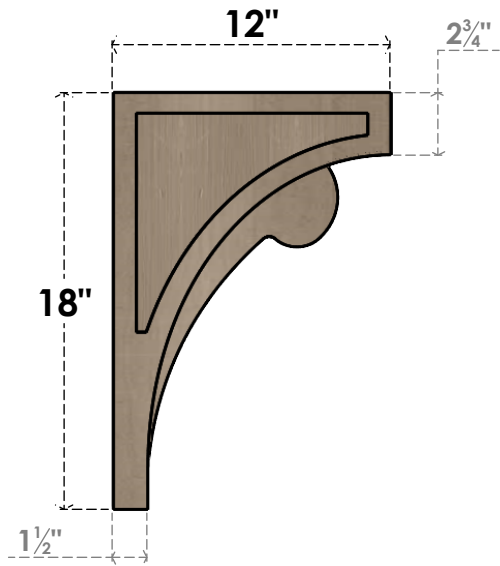

# ITEM NUMBER: CORU06X12X18VIORCPR

6"W X 12"D X 18"H SERIES 2 CLASSIC VIOLA ROUGH CEDAR TIMBERTHANE  
FAUX WOOD CORBEL, PRIMED

**SIDE PROFILE**

**FRONT PROFILE**

**ISOMETRIC**

EKENA MILLWORK  
2300 WEST MAIN ST.  
CLARKSVILLE, TX 75426  
TOLL FREE: 866-607-0453  
WWW.EKENAMILLWORK.COM

NOTES

1. INSTALLATION TO BE COMPLETED IN ACCORDANCE WITH MANUFACTURER'S SPECIFICATIONS.
2. DRAWING MAY NOT BE TO SCALE
3. THIS DRAWING IS INTENDED FOR DESIGN AND PLANNING PURPOSES ONLY.
4. ALL INFORMATION CONTAINED HEREIN WAS CURRENT AT THE TIME OF DEVELOPMENT BUT MUST BE REVIEWED AND APPROVED BY THE PRODUCT MANUFACTURER TO BE CONSIDERED ACCURATE.
5. TIMBERTHANE ARCHITECTURAL PRODUCTS ARE MADE FROM HIGH DENSITY URETHANE AND COME FACTORY PRIMED