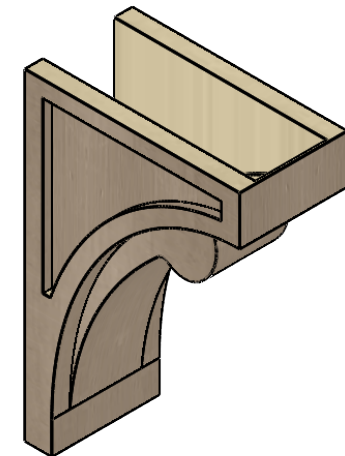

# ITEM NUMBER: CORU06X12X18VIORCPR

6"W X 12"D X 18"H SERIES 2 CLASSIC VIOLA ROUGH CEDAR TIMBERTHANE  
FAUX WOOD CORBEL, PRIMED

**SIDE PROFILE**

**FRONT PROFILE**

**ISOMETRIC**

EKENA MILLWORK  
2300 WEST MAIN ST.  
CLARKSVILLE, TX 75426  
TOLL FREE: 866-607-0453  
WWW.EKENAMILLWORK.COM

NOTES

1. INSTALLATION TO BE COMPLETED IN ACCORDANCE WITH MANUFACTURER'S SPECIFICATIONS.
2. DRAWING MAY NOT BE TO SCALE
3. THIS DRAWING IS INTENDED FOR DESIGN AND PLANNING PURPOSES ONLY.
4. ALL INFORMATION CONTAINED HEREIN WAS CURRENT AT THE TIME OF DEVELOPMENT BUT MUST BE REVIEWED AND APPROVED BY THE PRODUCT MANUFACTURER TO BE CONSIDERED ACCURATE.
5. TIMBERTHANE ARCHITECTURAL PRODUCTS ARE MADE FROM HIGH DENSITY URETHANE AND COME FACTORY PRIMED