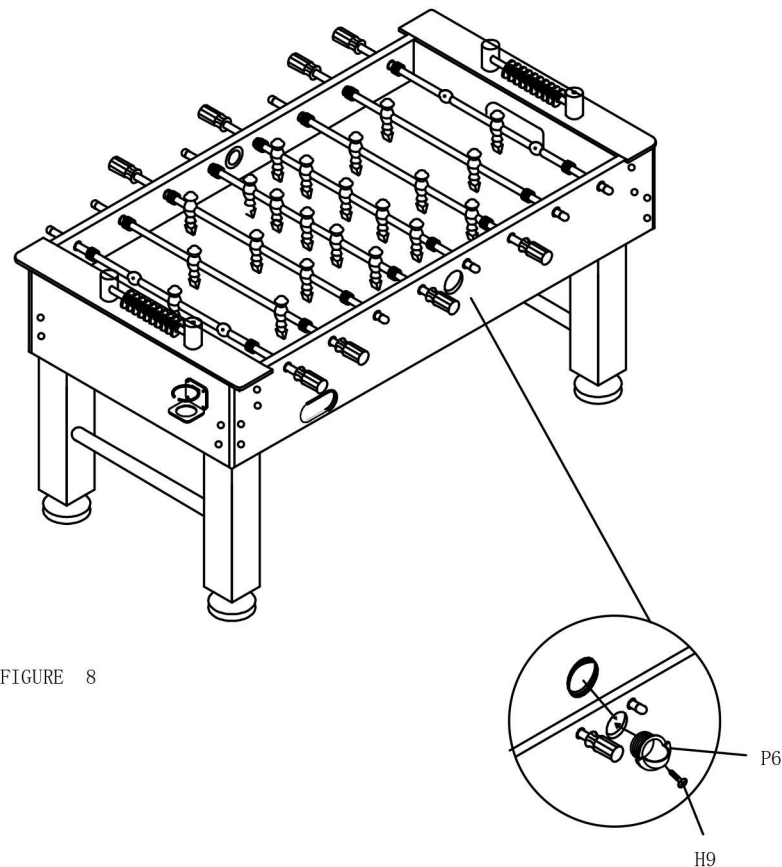

PARTS IDENTIFIER

ASSEMBLY PARTS

DESCRIPTION QTY, REQUIRED
(EXTRAPIECES MAY INCLUDED)

	H1	1/4" FLAT WASHER	4
	H2	5/16" FLAT WASHER	24
	H3	1/4" LOCK NUT	4
	H4	LEG LEVELER	4
	H5	5/16"*2-1/4" BOLT	8
	H6	5/16"*1-1/2" BOLT	16
	H7	1/4"×2" BOLT	4
	H8	1"ROUND HEAD PHILLIPS SCREW	20
	H9	5/8" ROUND HEAD PHILLIPS SCREW	26
	H10	3/4" FLAT HEAD PHILLIPS SCREW	4
	H11	TOOL	1

ASSEMBLY INSTRUCTIONS

SOCCER TABLE ASSEMBLY

WARNING: TWO ADULTS NEEDED TO ASSEMBLE SOCCER TABLE