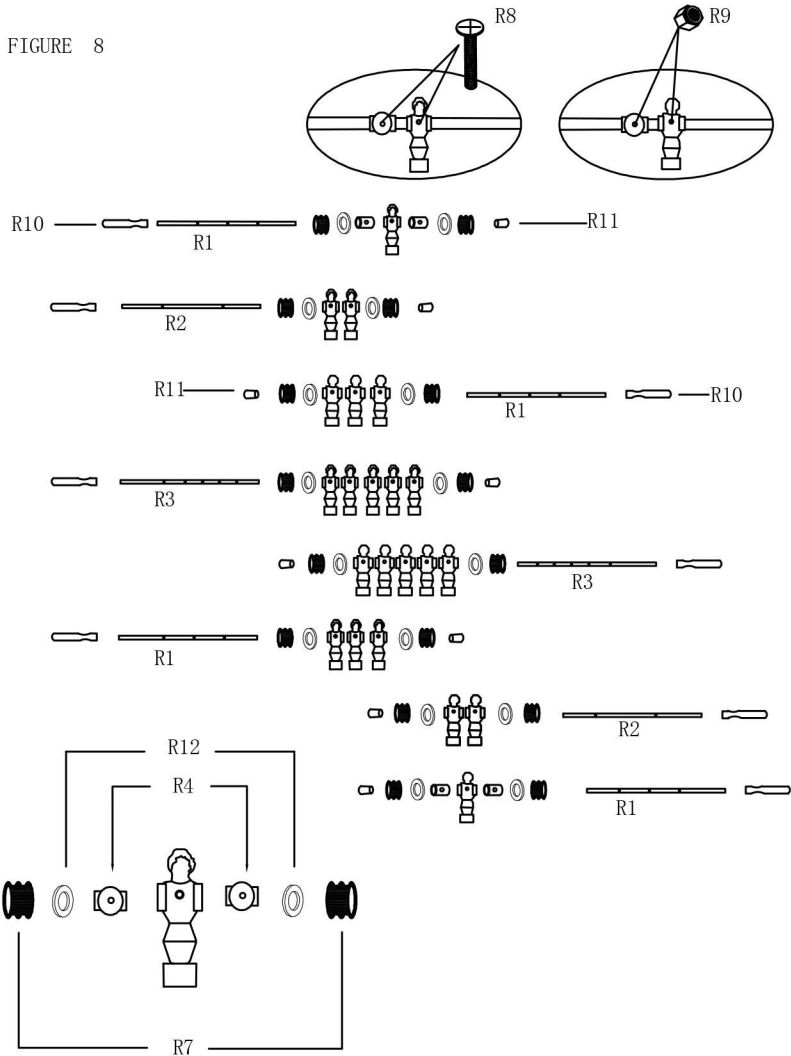

ASSEMBLY INSTRUCTIONS

SOCCER TABLE ASSEMBLY

WARNING: TWO ADULTS NEEDED TO ASSEMBLE SOCCER TABLE

FIGURE 8

PARTS IDENTIFIER

ASSEMBLY PARTS

DESCRIPTION	QTY, REQUIRED
	(EXTRAPIECES MAY INCLUDED)

	P1	SIDE PANEL	2
	P2	END PANEL	2
	P3	PLAYING FIELD	1
	P4	PLAY FIELD SUPPORT BRACE	2
	P5	LEG	4
	P6	BALL ENTRY CUP	2
	P7	GOAL	2
	P8	BALL CATCHER	2
	P9	SLIDE SCOER	2