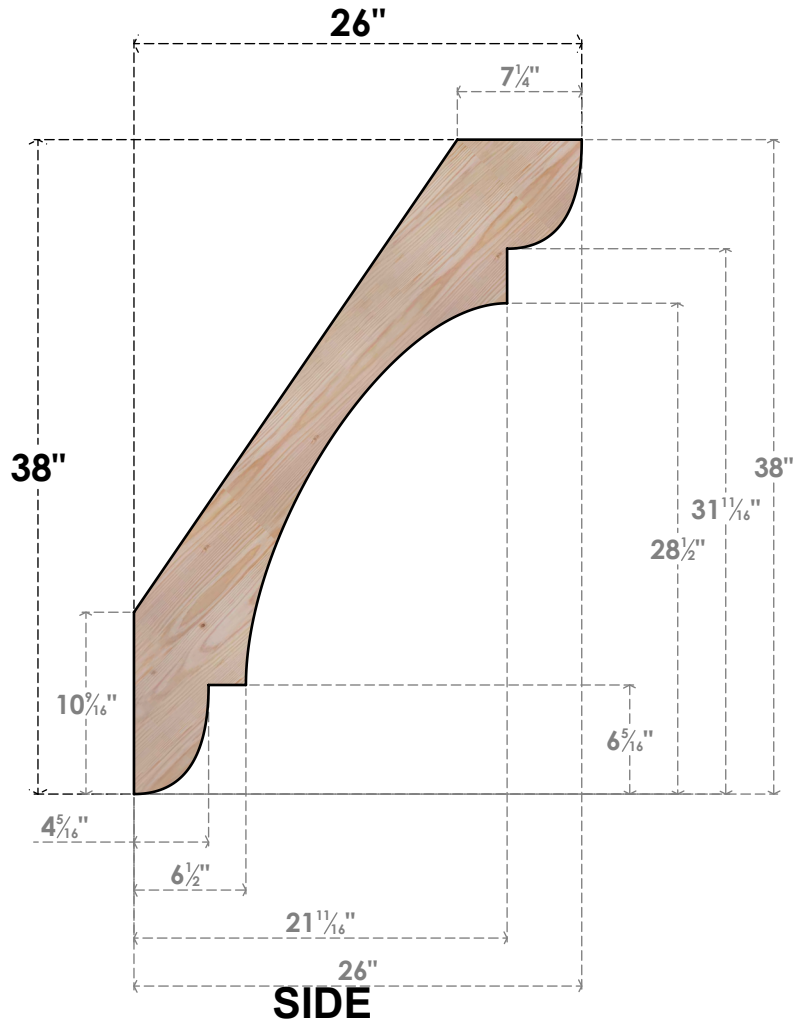

BRC04X26X38OLY00SDF

3 1/2"W X 26"D X 38"H OLYMPIC SMOOTH BRACE, DOUGLAS FIR

EKENA MILLWORK
 2300 WEST MAIN ST.
 CLARKSVILLE, TX 75426
 TOLL FREE: 866-607-0453
 WWW.EKENAMILLWORK.COM

NOTES

1. INSTALLATION TO BE COMPLETED IN ACCORDANCE WITH MANUFACTURER'S SPECIFICATIONS.
2. DRAWING MAY NOT BE TO SCALE
3. THIS DRAWING IS INTENDED FOR DESIGN AND PLANNING PURPOSES ONLY.
4. ALL INFORMATION CONTAINED HEREIN WAS CURRENT AT THE TIME OF DEVELOPMENT BUT MUST BE REVIEWED AND APPROVED BY THE PRODUCT MANUFACTURER TO BE CONSIDERED ACCURATE.
5. PRODUCTS ARE NOT KILN DRIED. THIS ITEM IS UNIQUE AND WILL CONTAIN THE NATURAL VARIATIONS THAT THE WOOD SPECIES OFFERS. THIS MAY RESULT IN VARIATIONS UP TO 1/4"