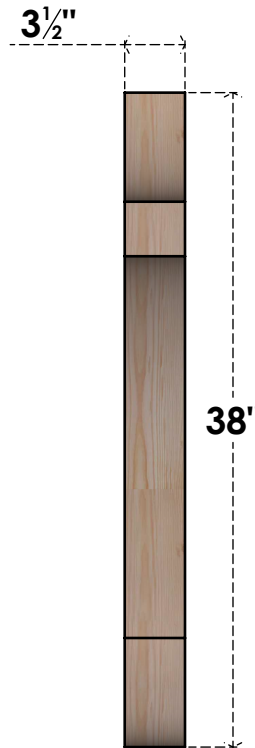

BRC04X26X38OLY00SDF

3 1/2"W X 26"D X 38"H OLYMPIC SMOOTH BRACE, DOUGLAS FIR

EKENA MILLWORK
 2300 WEST MAIN ST.
 CLARKSVILLE, TX 75426
 TOLL FREE: 866-607-0453
 WWW.EKENAMILLWORK.COM

NOTES

1. INSTALLATION TO BE COMPLETED IN ACCORDANCE WITH MANUFACTURER'S SPECIFICATIONS.
2. DRAWING MAY NOT BE TO SCALE
3. THIS DRAWING IS INTENDED FOR DESIGN AND PLANNING PURPOSES ONLY.
4. ALL INFORMATION CONTAINED HEREIN WAS CURRENT AT THE TIME OF DEVELOPMENT BUT MUST BE REVIEWED AND APPROVED BY THE PRODUCT MANUFACTURER TO BE CONSIDERED ACCURATE.
5. PRODUCTS ARE NOT KILN DRIED. THIS ITEM IS UNIQUE AND WILL CONTAIN THE NATURAL VARIATIONS THAT THE WOOD SPECIES OFFERS. THIS MAY RESULT IN VARIATIONS UP TO 1/4"