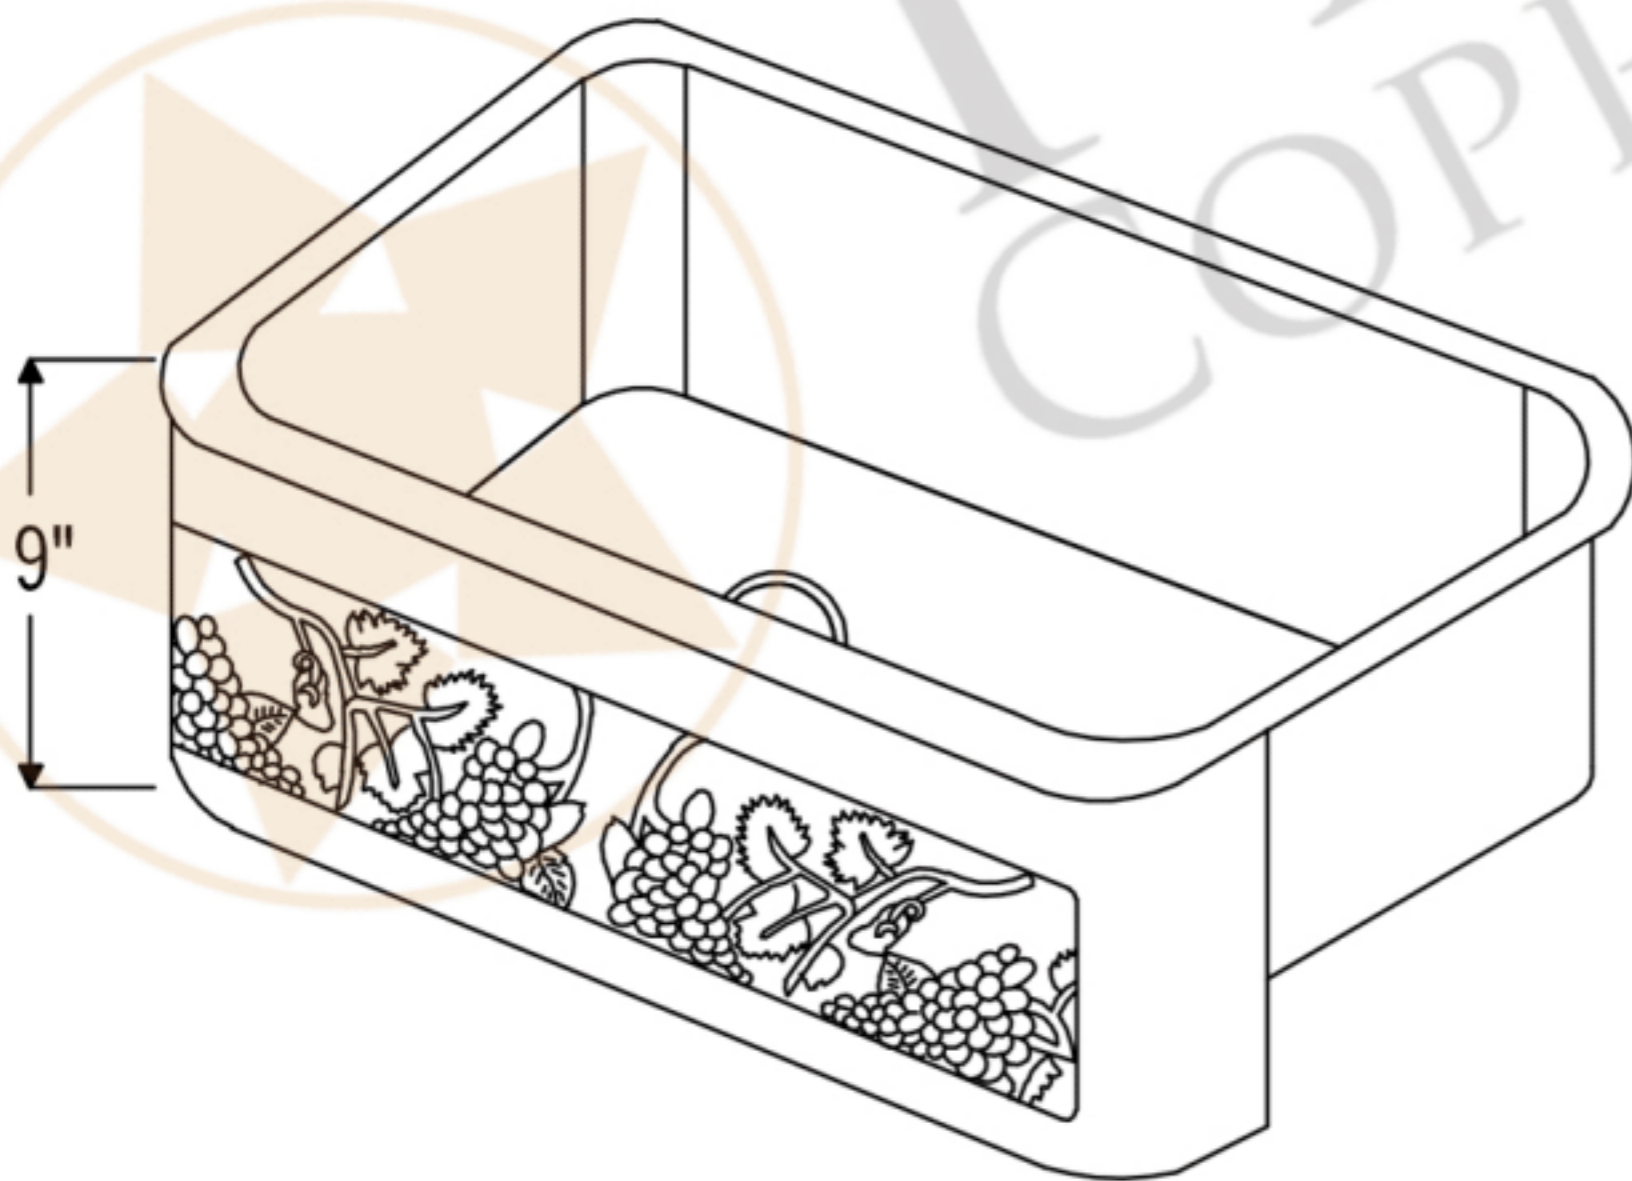

PREMIER
COPPER PRODUCTS

MODEL NUMBER: KASDB33229G-NB

- * Description: 33" Hammered Copper Kitchen Apron Single Basin Sink with Vineyard Design & Apron Front Nickel Background
- * Outer Dimension: 33" x 22" x 9"
- * Inner Dimension: 31" x 19" x 9"
- * Rim: Back, Left, Right - 1" / Front - 2"
- * Drain Opening: 3.5"
- * Finish: Oil Rubbed Bronze and Nickel
- * Design: Vineyard

CODE/STANDARD COMPLIANCE

* IAPMO/cUPC LISTED

* ORB: Oil Rubbed Bronze

THIS PRODUCT IS HAND CRAFTED, SMALL VARIANCES IN COLOR AND SIZE MAY OCCUR.
DO NOT MAKE ANY INSTALLATION CUTS UNTIL YOU RECEIVE YOUR ITEM(S).