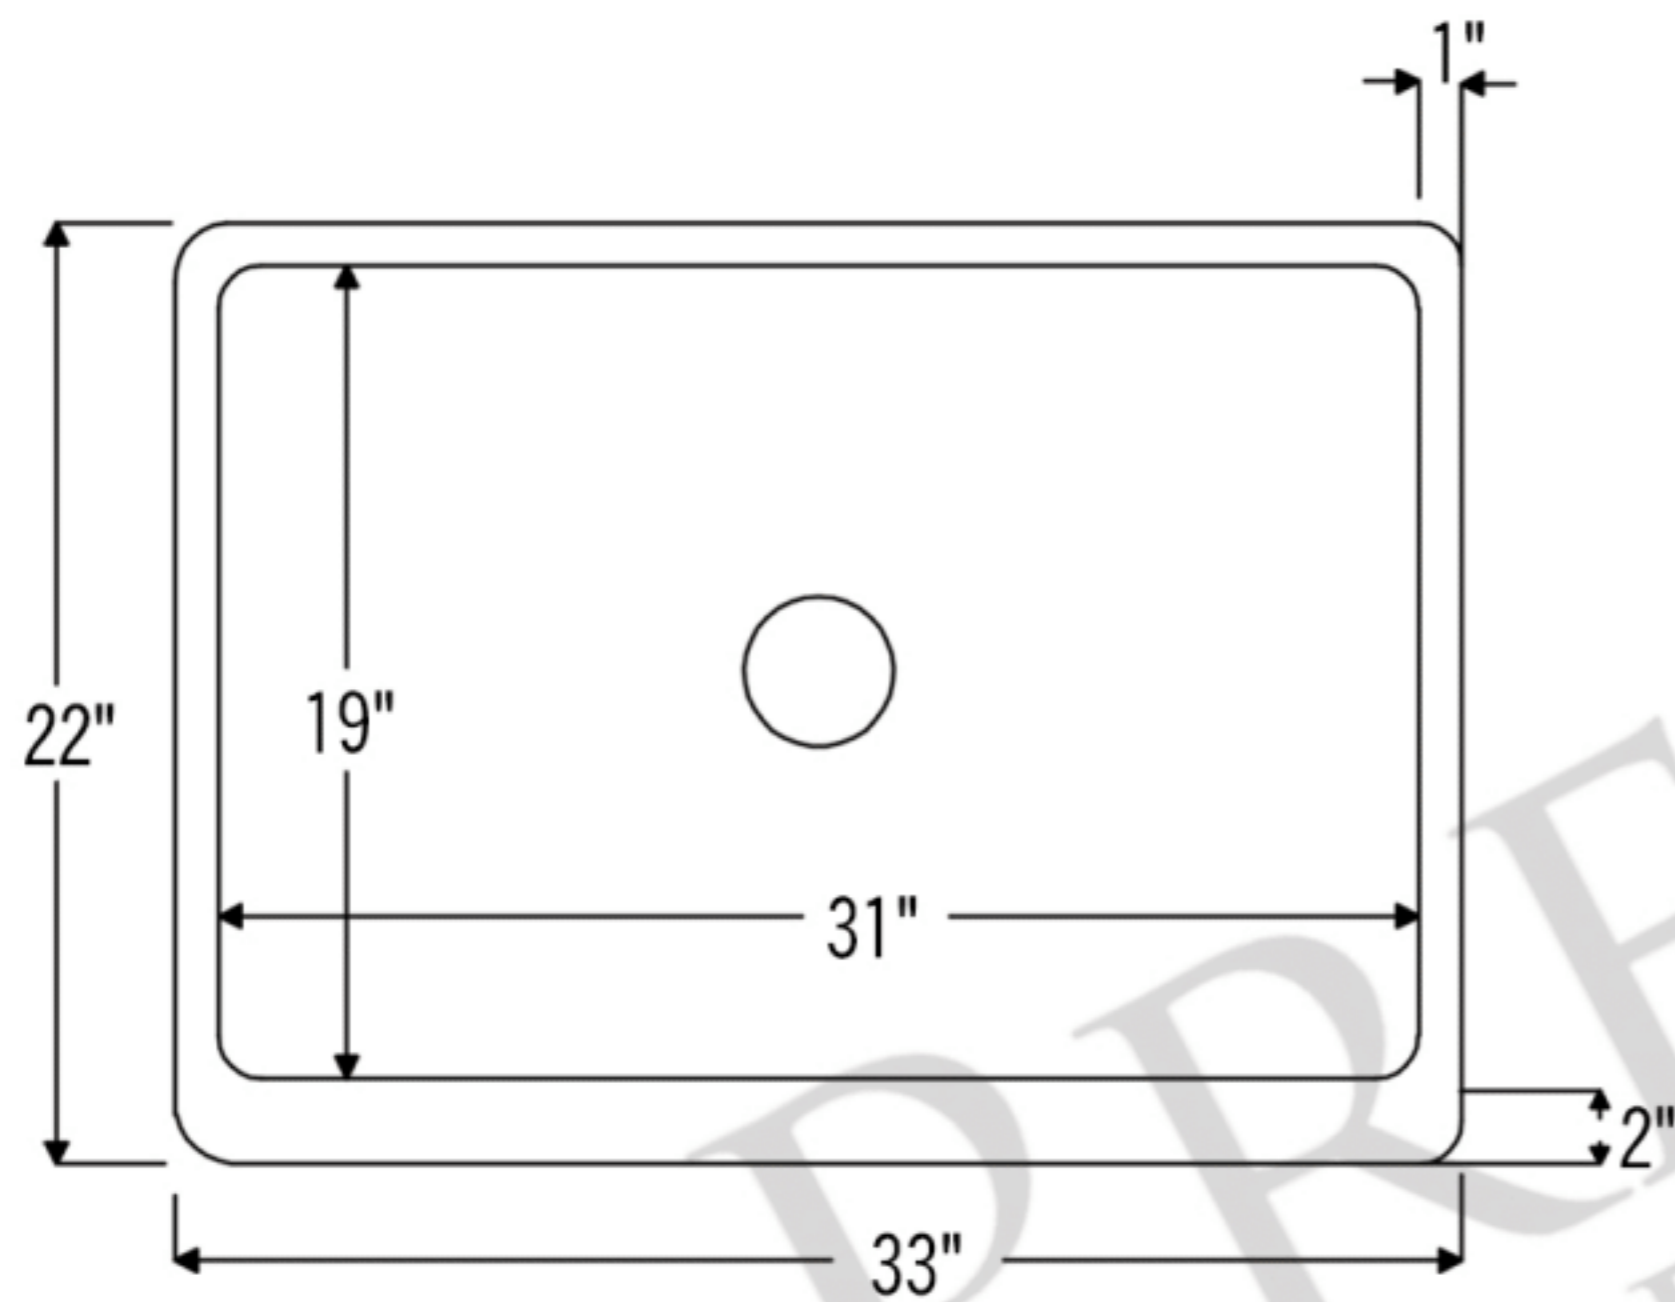

PREMIER
COPPER PRODUCTS

MODEL NUMBER: KASDB33229G-NB

- * Description: 33" Hammered Copper Kitchen Apron Single Basin Sink with Vineyard Design & Apron Front Nickel Background
- * Outer Dimension: 33" x 22" x 9"
- * Inner Dimension: 31" x 19" x 9"
- * Rim: Back, Left, Right - 1" / Front - 2"
- * Drain Opening: 3.5"
- * Finish: Oil Rubbed Bronze and Nickel
- * Design: Vineyard

CODE/STANDARD COMPLIANCE

* IAPMO/cUPC LISTED

* ORB: Oil Rubbed Bronze

THIS PRODUCT IS HAND CRAFTED, SMALL VARIANCES IN COLOR AND SIZE MAY OCCUR.
DO NOT MAKE ANY INSTALLATION CUTS UNTIL YOU RECEIVE YOUR ITEM(S).