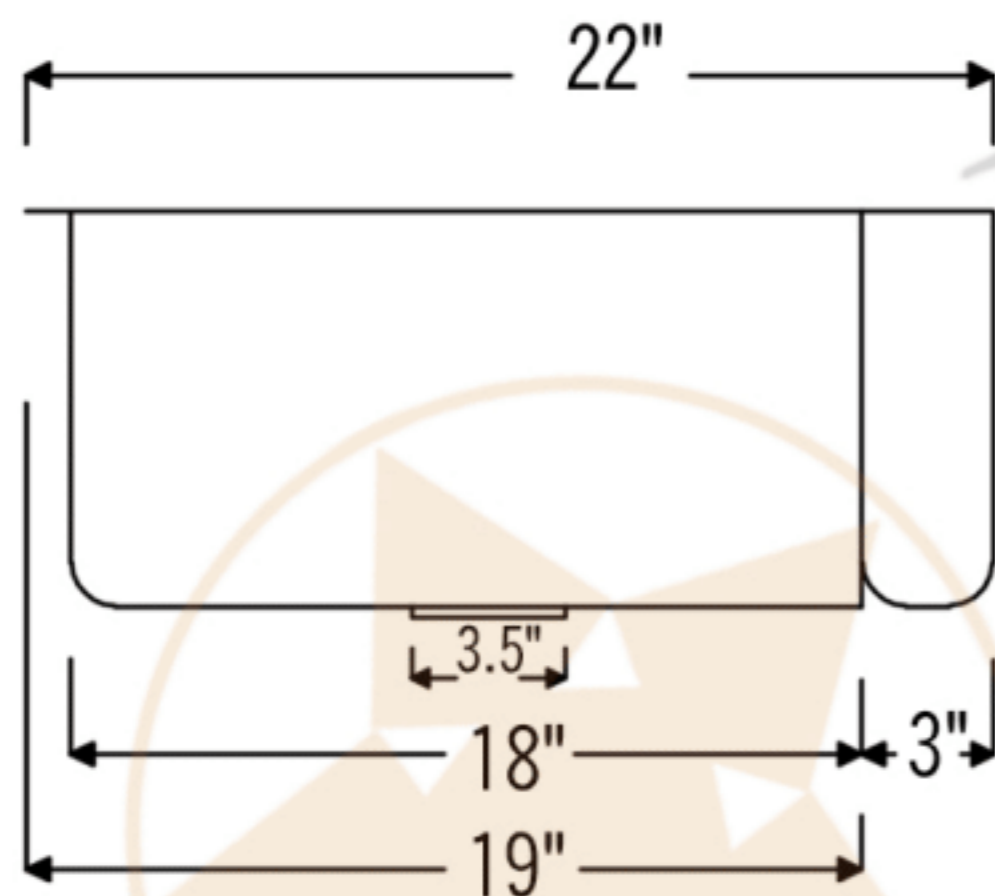

PREMIER
COPPER PRODUCTS

MODEL NUMBER: KASDB33229G-NB

- Description: 33" Hammered Copper Kitchen Apron Single Basin Sink with Vineyard Design & Apron Front Nickel Background
- Outer Dimension: 33" x 22" x 9"
- Inner Dimension: 31" x 19" x 9"
- Rim: Back, Left, Right - 1" / Front - 2"
- Drain Opening: 3.5"
- Finish: Oil Rubbed Bronze and Nickel
- Design: Vineyard

CODE/STANDARD COMPLIANCE

* IAPMO/cUPC LISTED

* ORB: Oil Rubbed Bronze

THIS PRODUCT IS HAND CRAFTED, SMALL VARIANCES IN COLOR AND SIZE MAY OCCUR.
DO NOT MAKE ANY INSTALLATION CUTS UNTIL YOU RECEIVE YOUR ITEM(S).