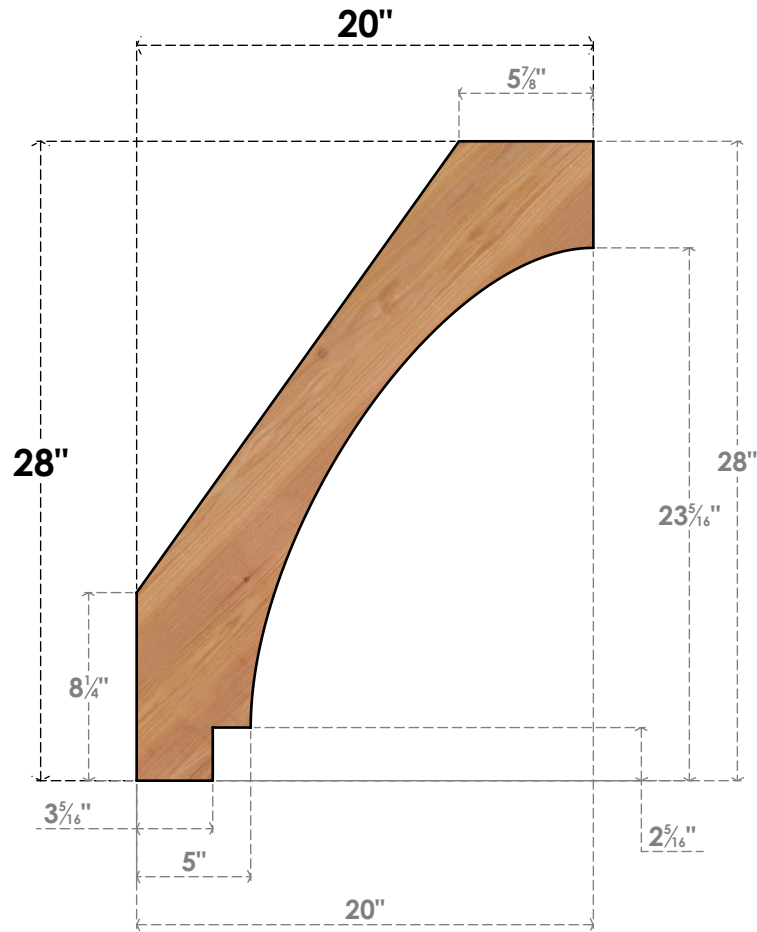

BRC06X20X28IMP00SWR

5 1/2"W X 20"D X 28"H IMPERIAL SMOOTH BRACE, WESTERN RED CEDAR

SIDE

FRONT

EKENA MILLWORK
 2300 WEST MAIN ST.
 CLARKSVILLE, TX 75426
 TOLL FREE: 866-607-0453
 WWW.EKENAMILLWORK.COM

NOTES