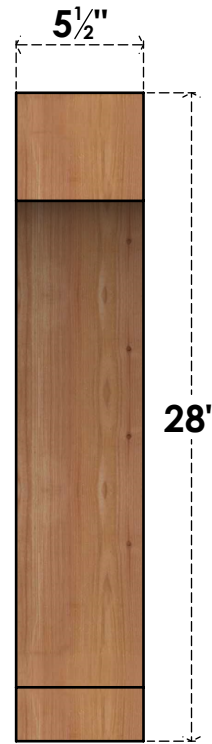

BRC06X20X28IMP00SWR

5 1/2"W X 20"D X 28"H IMPERIAL SMOOTH BRACE, WESTERN RED CEDAR

SIDE

FRONT

EKENA MILLWORK
 2300 WEST MAIN ST.
 CLARKSVILLE, TX 75426
 TOLL FREE: 866-607-0453
 WWW.EKENAMILLWORK.COM

NOTES

1. INSTALLATION TO BE COMPLETED IN ACCORDANCE WITH MANUFACTURER'S SPECIFICATIONS.
2. DRAWING MAY NOT BE TO SCALE
3. THIS DRAWING IS INTENDED FOR DESIGN AND PLANNING PURPOSES ONLY.
4. ALL INFORMATION CONTAINED HEREIN WAS CURRENT AT THE TIME OF DEVELOPMENT BUT MUST BE REVIEWED AND APPROVED BY THE PRODUCT MANUFACTURER TO BE CONSIDERED ACCURATE.
5. PRODUCTS ARE NOT KILN DRIED. THIS ITEM IS UNIQUE AND WILL CONTAIN THE NATURAL VARIATIONS THAT THE WOOD SPECIES OFFERS. THIS MAY RESULT IN VARIATIONS UP TO 1/4"