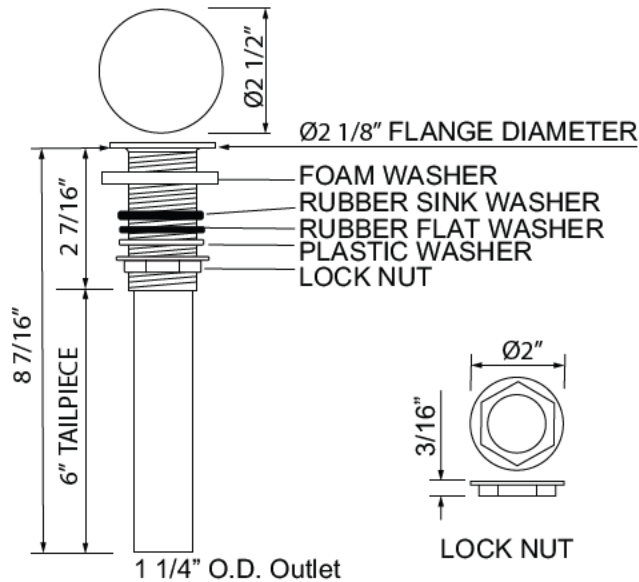

NON SLOTTED TOUCH SEAL DOME DRAIN WITH 6" TAILPIECE

5445

FEATURES

- Non slotted without overflow holes
- 6" tailpiece
- 2" max. sink thickness
- Drainage plug closes and opens by push operation
- Brass construction