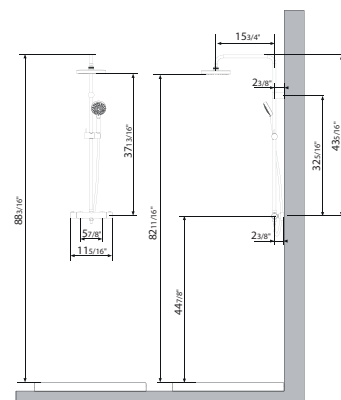

Bathroom Taps

SMART

Description

- 43 5/16 X 11 19/64 X 15 3/4
- Thermostatic shower column with built-in wax thermoelement, shower head, rail with slider hand shower bracket and smart multifunction hand shower
- Connections of 1/2 "and a distance of 5 7/8"± 9/16" between them
- It includes a non-return valve and safety stop at 38°
- The flow rate at 80psi of the hand shower is 1,76 gpm and of the shower head 1,79 gpm

Finish

Matt black
100283346

Certifications and quality characteristics

Technical drawing

Dimensions in inches

noken
PORCELANOSA BATHROOMS

Warranty: For a warranty or other information on this product, visit our Web address: www.noken.com