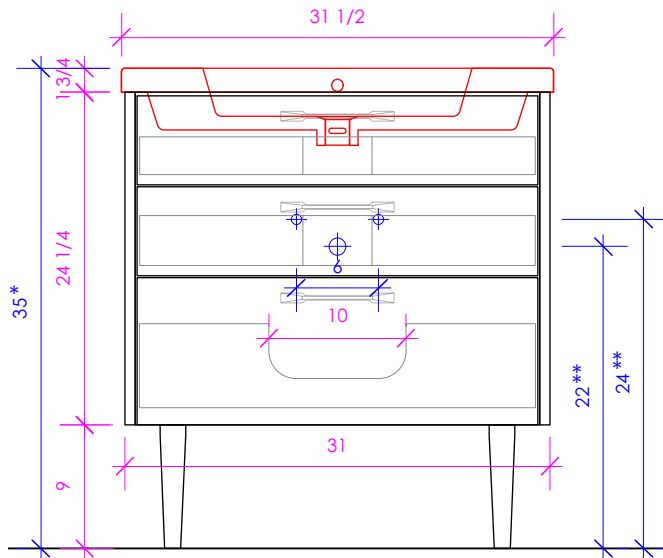

LACAVA

SOFI

SOF-F-32

SHOWN WITH 5212 SINK