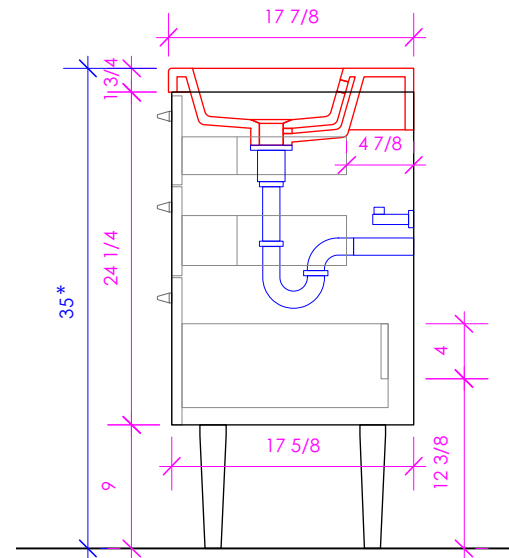

## SOFI

SOF-F-32

SHOWN WITH 5212 SINK

\* Recommended installation height  
\*\* Recommended plumbing location