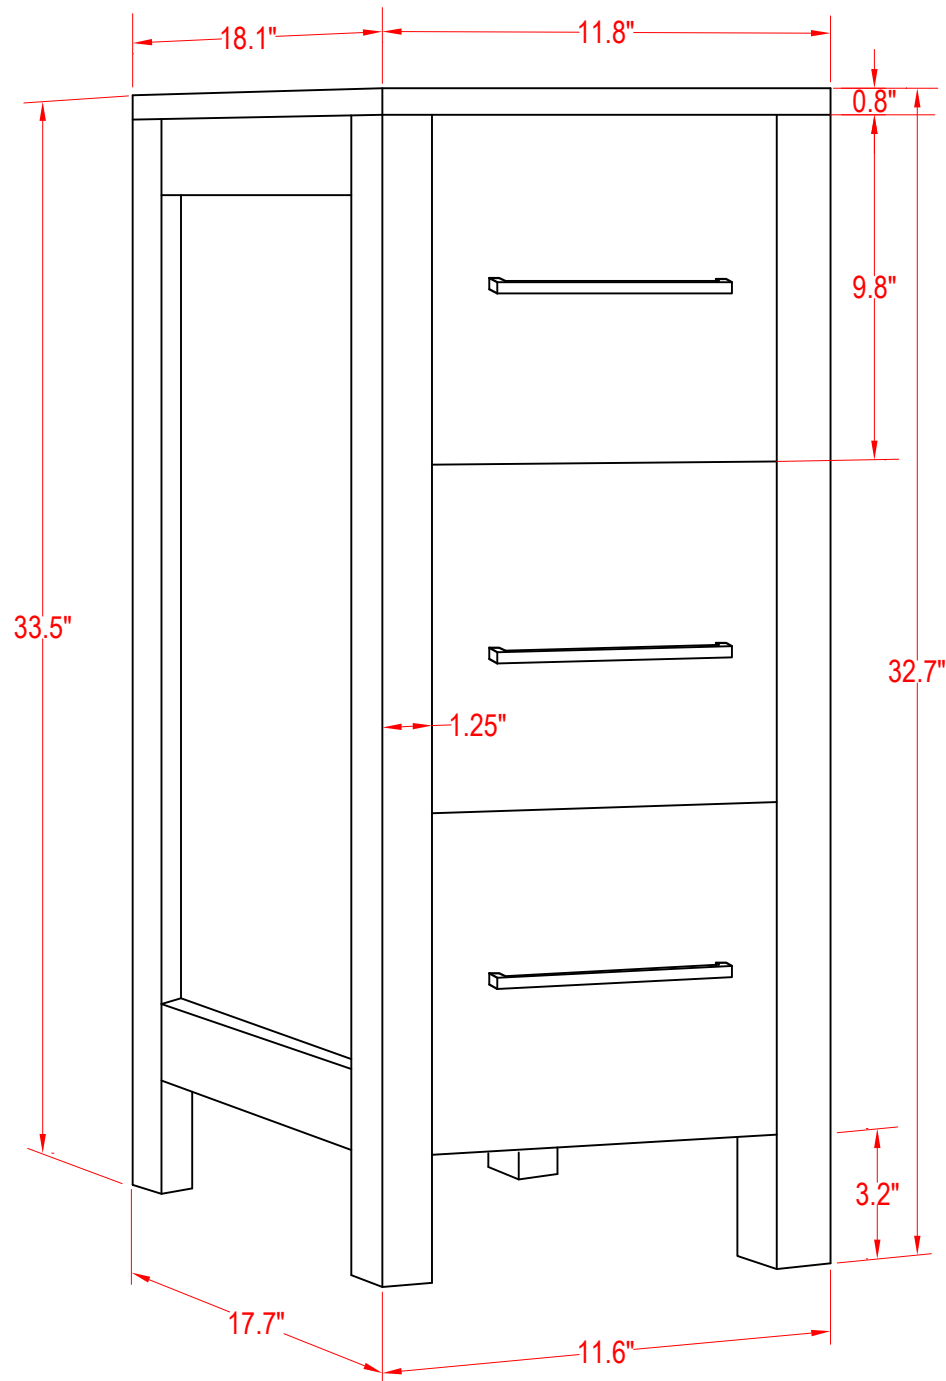

# Bathroom Cabinet

Unit

inch

Model

VA3012-S

Mirror:

Cabinet: 11.8"x18.1"x33.5" inch

# Bathroom Cabinet

Unit

inch

Model

VA3024

Mirror: 27.56"x24" inch

Cabinet: 24"x18.1"x35.8" inch

Handle: 6.2" inch