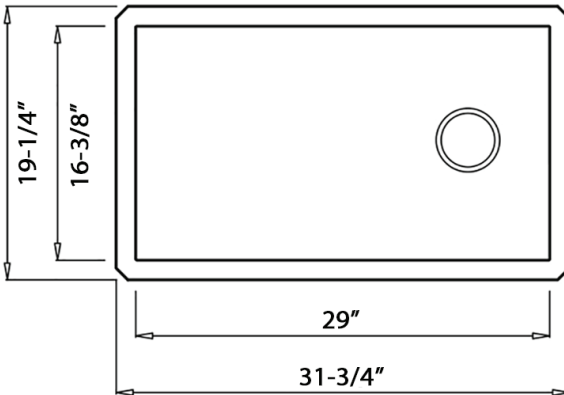

IN THE BOX

Basket Strainer
[RVA1038BL/WH/GR]

Mounting Clips
[RVA11059]

Cut-out
Template

NOMINAL DIMENSIONS

Exterior: 31-3/4" (wide) x 19-1/4" (front-to-back)

Interior Bowl: 29" (wide) x 16-3/8" (front-to-back)

Bowl Depth: 9"

Minimum Cabinet Size: 36" wide

Drain Hole Size: 3 1/2"

Installation Type:
Undermount

Inside Corners:
Rounded

Drain Location:
Offset

RUVATI USA

www.ruvati.com

Drain Cover
[RVA1034]

DIMENSIONS

cUPC certified by IAPMO
to meet US and Canada
plumbing standards.

**SCAN TO REGISTER
YOUR WARRANTY**

or visit
ruvati.com/register

RUVATI USA
www.ruvati.com

Phone: 1.855.478.8284
Email: support@ruvati.com