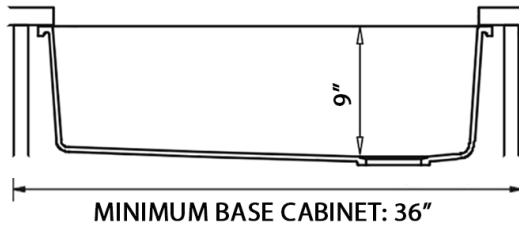

IN THE BOX

Basket Strainer
[RVA1038BL/WH/GR]

Mounting Clips
[RVA11059]

Cut-out
Template

NOMINAL DIMENSIONS

Exterior: 31-3/4" (wide) x 19-1/4" (front-to-back)

Interior Bowl: 29" (wide) x 16-3/8" (front-to-back)

Bowl Depth: 9"

Minimum Cabinet Size: 36" wide

Drain Hole Size: 3 1/2"

Installation Type:
Undermount

Inside Corners:
Rounded

Drain Location:
Offset

RUVATI USA

www.ruvati.com

Drain Cover
[RVA1034]

DIMENSIONS

cUPC certified by IAPMO
to meet US and Canada
plumbing standards.

**SCAN TO REGISTER
YOUR WARRANTY**

or visit
ruvati.com/register

RUVATI USA
www.ruvati.com

Phone: 1.855.478.8284
Email: support@ruvati.com