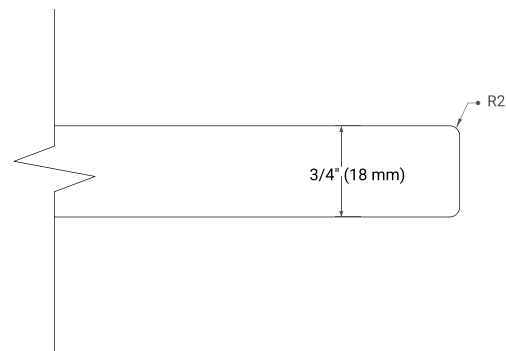

55" SINGLE OVAL SINK COUNTERTOP WITH 0.75 IN. THICKNESS

OVERALL DIMENSIONS

55" W x 22" D x 0.75" H

COUNTERTOP OPTIONS

Carrara Marble

FEATURES

- Solid countertop with mitered edges & seams
- Undermount white oval sink
- Pre-drilled for 8" widespread faucet

INCLUDED

- Countertop
- Matching Backsplash
- Oval Sink

COUNTERTOP PLAN VIEW

EDGE SIDE VIEW

THREE DIMENSIONAL COUNTERTOP VIEW