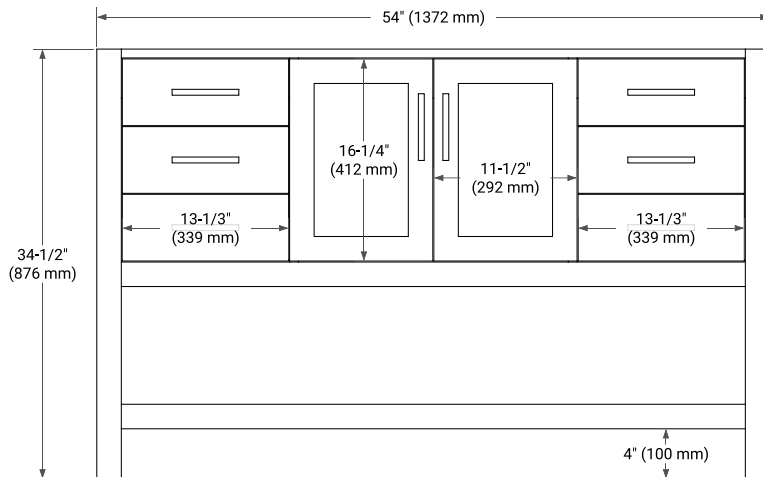

54" SINGLE SINK BASE CABINET

BASE CABINET DIMENSIONS

54" W x 21.5" D x 34.5" H

FEATURES

- Solid wood frame & plywood panels
- Dovetail drawers and joints
- Soft closing doors & drawers

HARDWARE FINISHES*

Brushed Nickel   Satin Brass   Matte Black   Polished Chrome

*Hardware comes preinstalled with the illustrated option. Other finishes are available on our online store if you prefer a different one.

AVAILABLE COLORS

White   Grey   Midnight Blue

FRONT VIEW

SIDE VIEW

PLAN VIEW