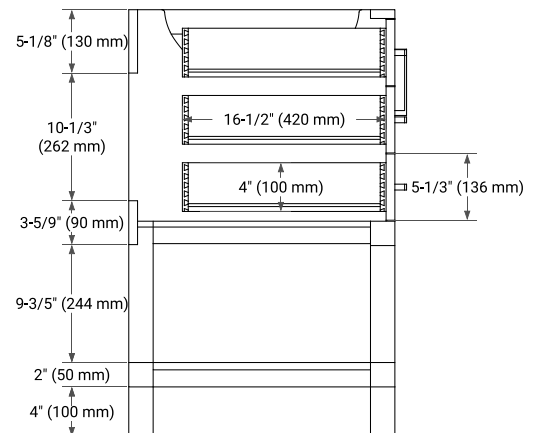

54" SINGLE SINK BASE CABINET

BASE CABINET DIMENSIONS

54" W x 21.5" D x 34.5" H

FEATURES

- Solid wood frame & plywood panels
- Dovetail drawers and joints
- Soft closing doors & drawers

HARDWARE FINISHES*

Brushed Nickel Satin Brass Matte Black Polished Chrome

55" SINGLE OVAL SINK COUNTERTOP WITH 0.75 IN. THICKNESS

OVERALL DIMENSIONS

55" W x 22" D x 0.75" H

COUNTERTOP OPTIONS

Carrara Marble

FEATURES

- Solid countertop with mitered edges & seams
- Undermount white oval sink
- Pre-drilled for 8" widespread faucet

INCLUDED

- Countertop
- Matching Backsplash
- Oval Sink

COUNTERTOP PLAN VIEW

EDGE SIDE VIEW

THREE DIMENSIONAL COUNTERTOP VIEW