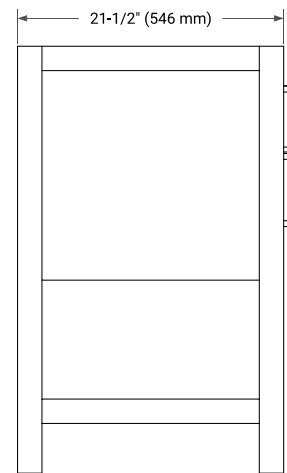

54" SINGLE SINK BASE CABINET

BASE CABINET DIMENSIONS

54" W x 21.5" D x 34.5" H

FEATURES

- Solid wood frame & plywood panels
- Dovetail drawers and joints
- Soft closing doors & drawers

HARDWARE FINISHES*

Brushed Nickel   Satin Brass   Matte Black   Polished Chrome

*Hardware comes preinstalled with the illustrated option. Other finishes are available on our online store if you prefer a different one.

AVAILABLE COLORS

White   Grey   Midnight Blue

FRONT VIEW

SIDE VIEW

PLAN VIEW