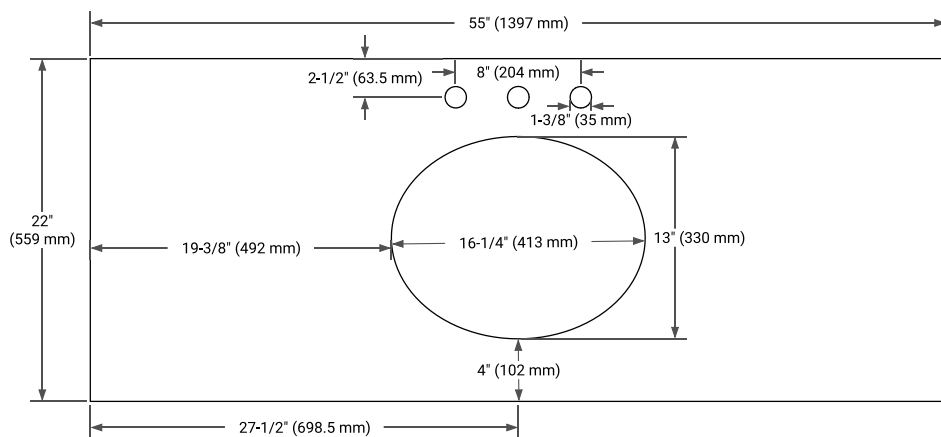

54" SINGLE SINK BASE CABINET

BASE CABINET DIMENSIONS

54" W x 21.5" D x 34.5" H

FEATURES

- Solid wood frame & plywood panels
- Dovetail drawers and joints
- Soft closing doors & drawers

HARDWARE FINISHES*

Brushed Nickel Satin Brass Matte Black Polished Chrome

55" SINGLE OVAL SINK COUNTERTOP WITH 0.75 IN. THICKNESS

OVERALL DIMENSIONS

55" W x 22" D x 0.75" H

COUNTERTOP OPTIONS

Carrara Marble

FEATURES

- Solid countertop with mitered edges & seams
- Undermount white oval sink
- Pre-drilled for 8" widespread faucet

INCLUDED

- Countertop
- Matching Backsplash
- Oval Sink

COUNTERTOP PLAN VIEW

EDGE SIDE VIEW

THREE DIMENSIONAL COUNTERTOP VIEW