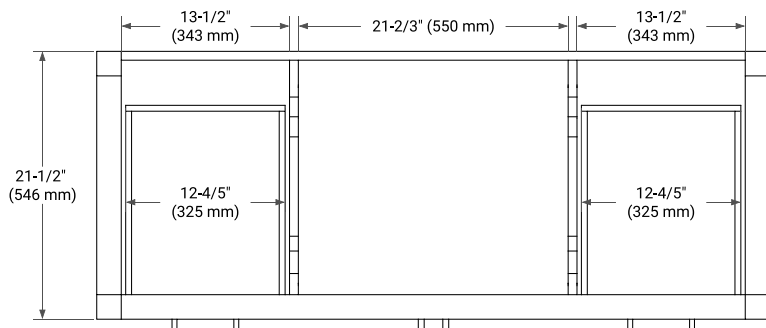

54" SINGLE SINK BASE CABINET

BASE CABINET DIMENSIONS

54" W x 21.5" D x 34.5" H

FEATURES

- Solid wood frame & plywood panels
- Dovetail drawers and joints
- Soft closing doors & drawers

HARDWARE FINISHES*

Brushed Nickel Satin Brass Matte Black Polished Chrome

55" SINGLE OVAL SINK COUNTERTOP WITH 0.75 IN. THICKNESS

OVERALL DIMENSIONS

55" W x 22" D x 0.75" H

COUNTERTOP OPTIONS

Carrara Marble

FEATURES

- Solid countertop with mitered edges & seams
- Undermount white oval sink
- Pre-drilled for 8" widespread faucet

INCLUDED

- Countertop
- Matching Backsplash
- Oval Sink

COUNTERTOP PLAN VIEW

EDGE SIDE VIEW

THREE DIMENSIONAL COUNTERTOP VIEW